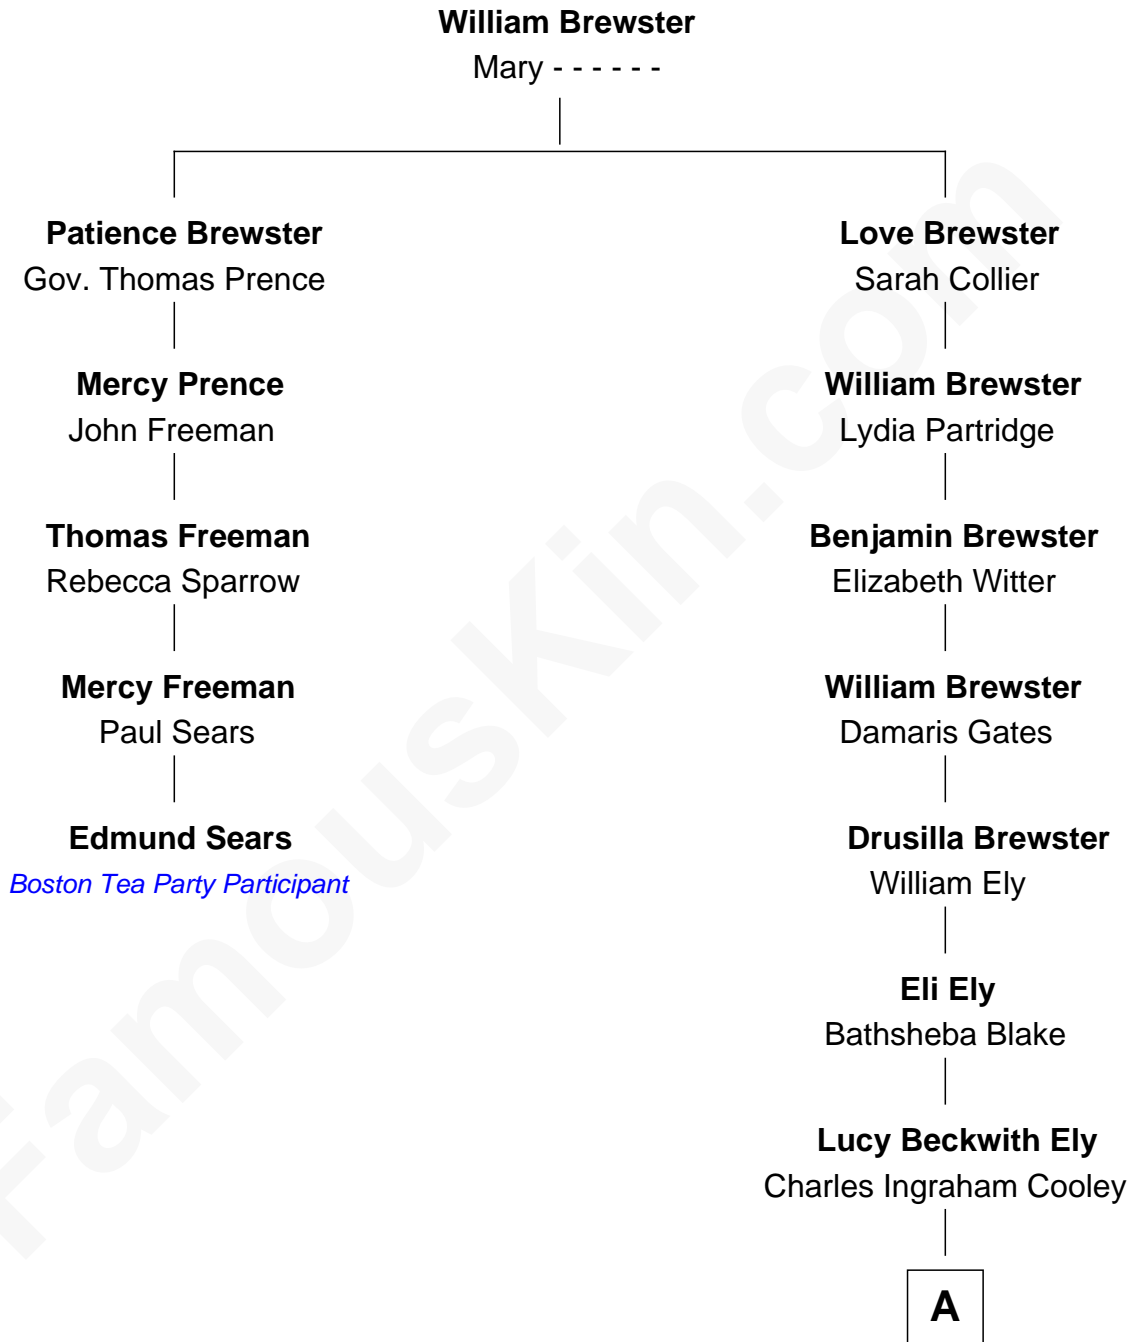

## Relationship Chart of

### Edmund Sears

*Boston Tea Party Participant*

4th cousin 7 times removed of

### Elisabeth Shue

*TV and Movie Actress*

A

**Mary Jane Cooley**

Giles Buckingham Willcox

**Harriet Grace Brewster Willcox**

Alexander Hunter Gunn

**Mary Brewster Gunn**

Adoniram Judson Wells

**Anne Brewster Wells**

James William Shue

**Elisabeth Shue**

*TV and Movie Actress*