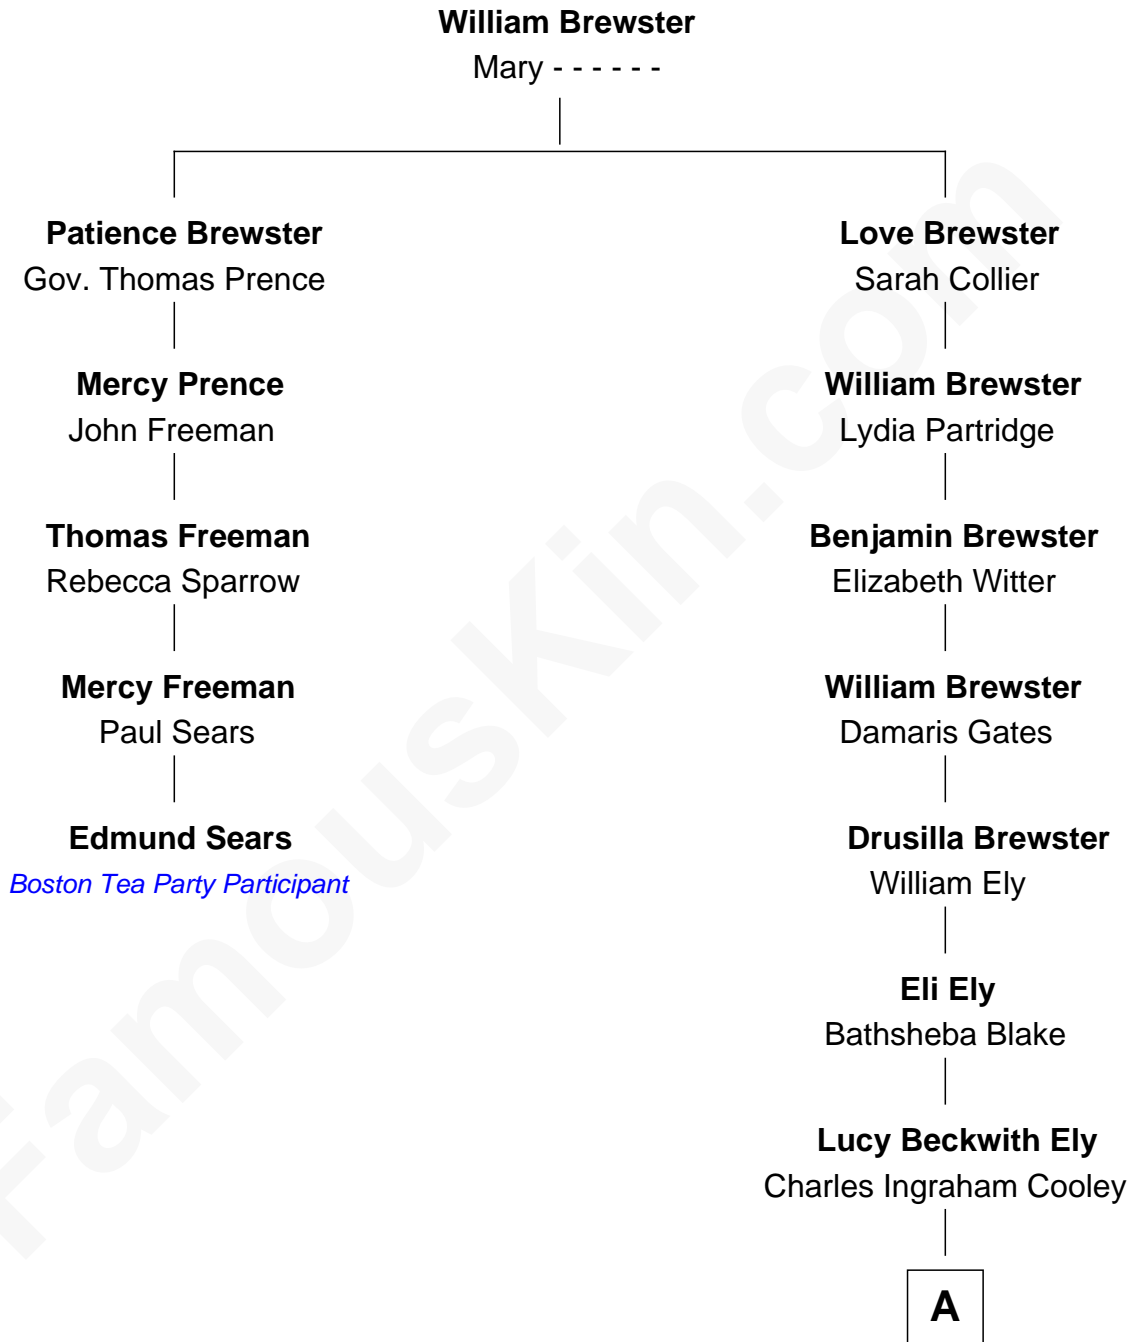

## Relationship Chart of

### Edmund Sears

*Boston Tea Party Participant*

4th cousin 7 times removed of

**Andrew Shue**

*TV Actor*

A

**Mary Jane Cooley**  
Giles Buckingham Willcox

**Harriet Grace Brewster Willcox**  
Alexander Hunter Gunn

**Mary Brewster Gunn**  
Adoniram Judson Wells

**Anne Brewster Wells**  
James William Shue

**Andrew Shue**  
*TV Actor*