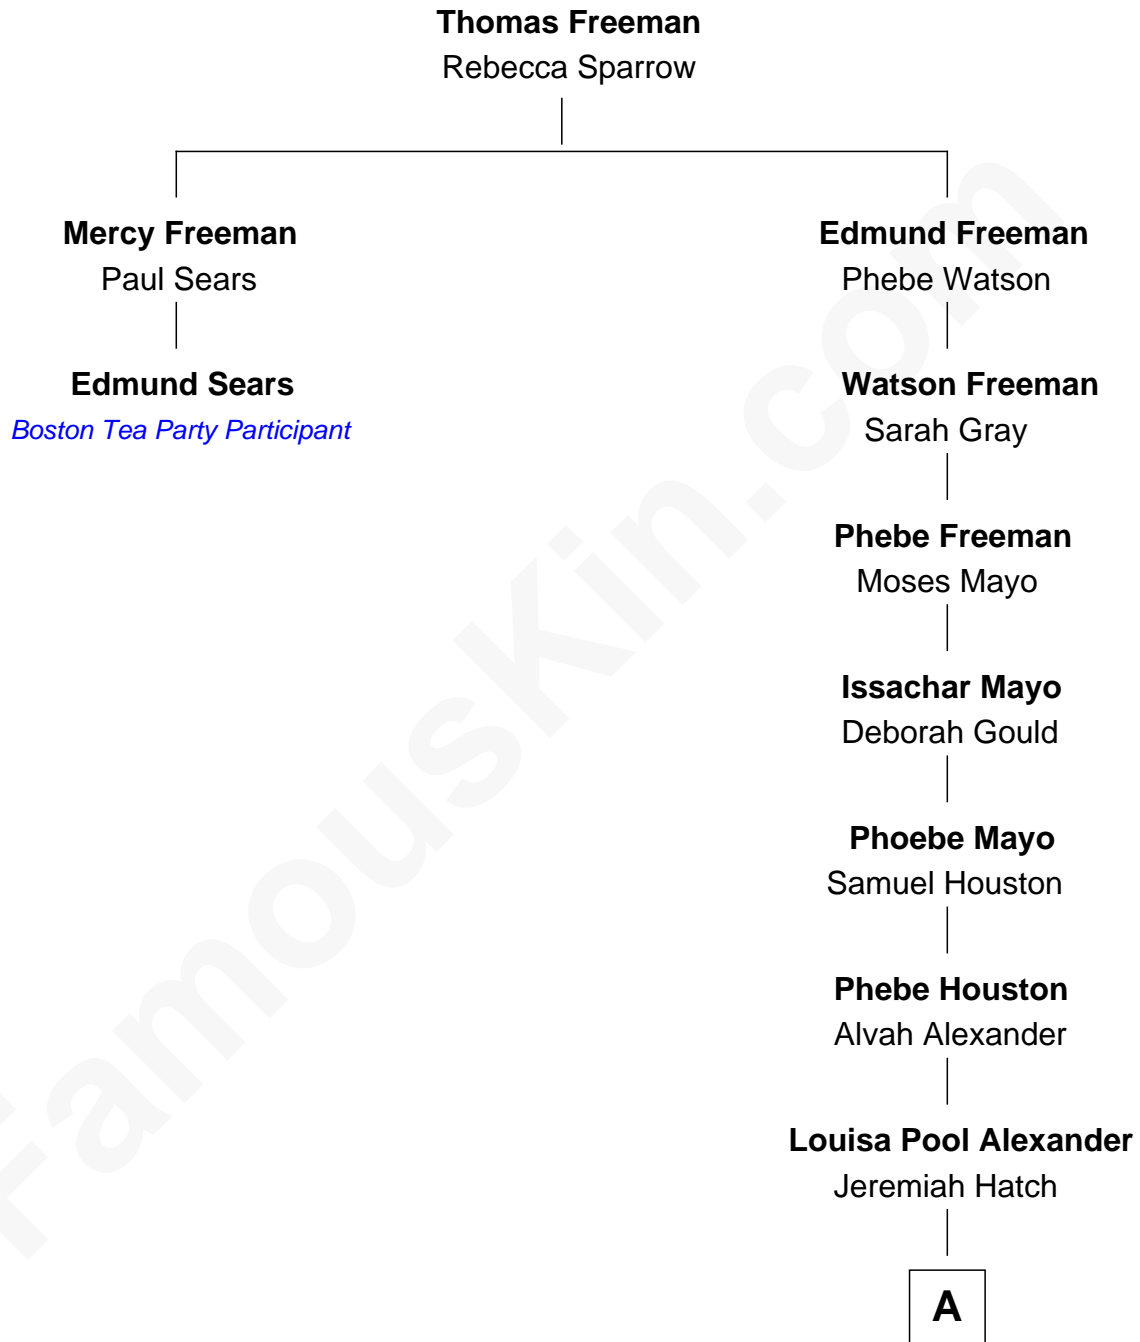

FamousKin.com

Relationship Chart of Edmund Sears

Boston Tea Party Participant

1st cousin 8 times removed of

Orrin Hatch

U.S. Senator from Utah

A

Josephus Hatch
Martha Luella Thomas

Jesse Hatch
Helen Frances Kamm

Orrin Hatch
U.S. Senator from Utah

FamousKin.com