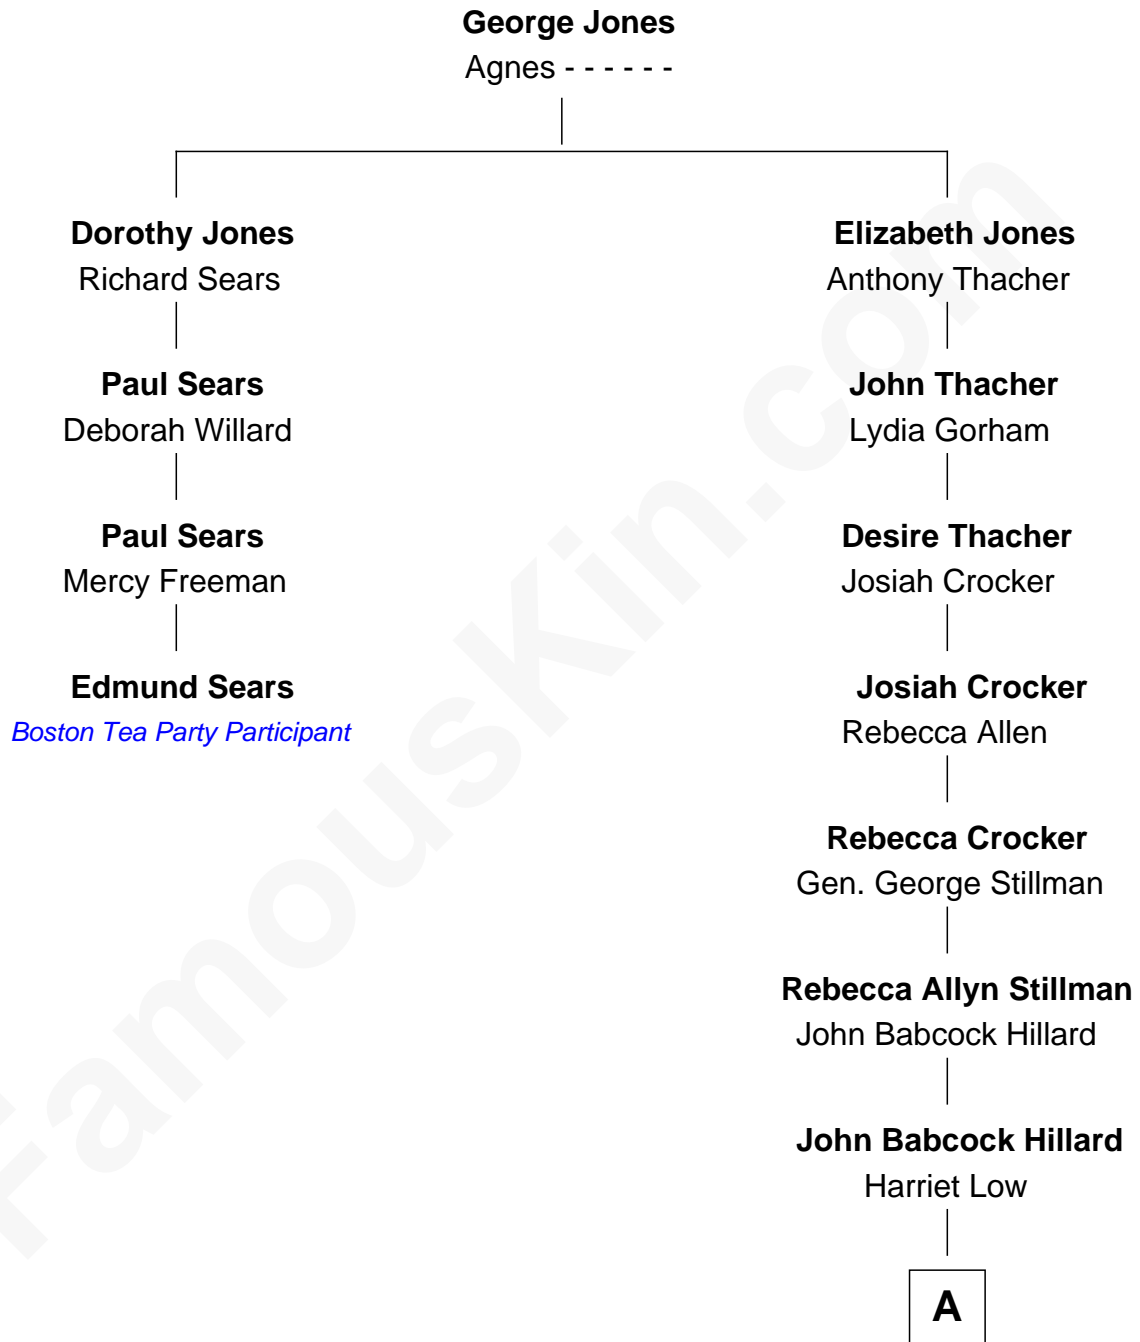

FamousKin.com

Relationship Chart of

Edmund Sears

Boston Tea Party Participant

3rd cousin 7 times removed of

Bill Weld

68th Governor of Massachusetts

A

—
Harriet Hillard

William Augustus White

—
Margaret Low White

Francis Minot Weld

—
David Weld

Mary Blake Nichols

—
Bill Weld

68th Governor of Massachusetts