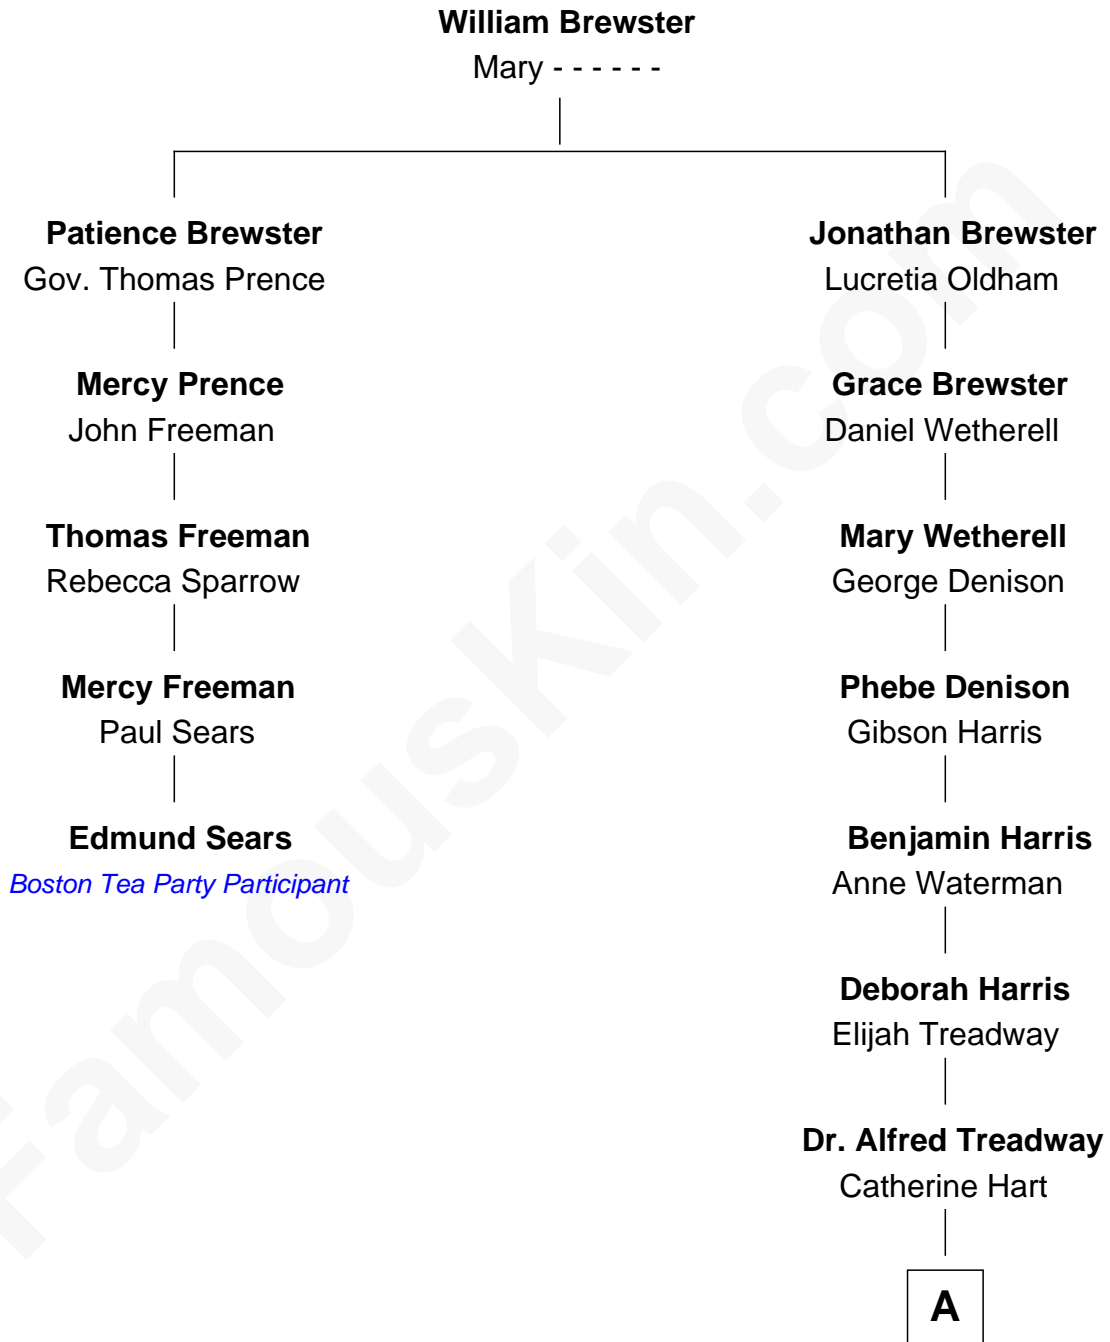

FamousKin.com

Relationship Chart of

Edmund Sears

Boston Tea Party Participant

4th cousin 7 times removed of

Bill Weld

68th Governor of Massachusetts

A

Elizabeth Hart Treadway

Alexander Moss White

William Augustus White

Harriet Hillard

Margaret Low White

Francis Minot Weld

David Weld

Mary Blake Nichols