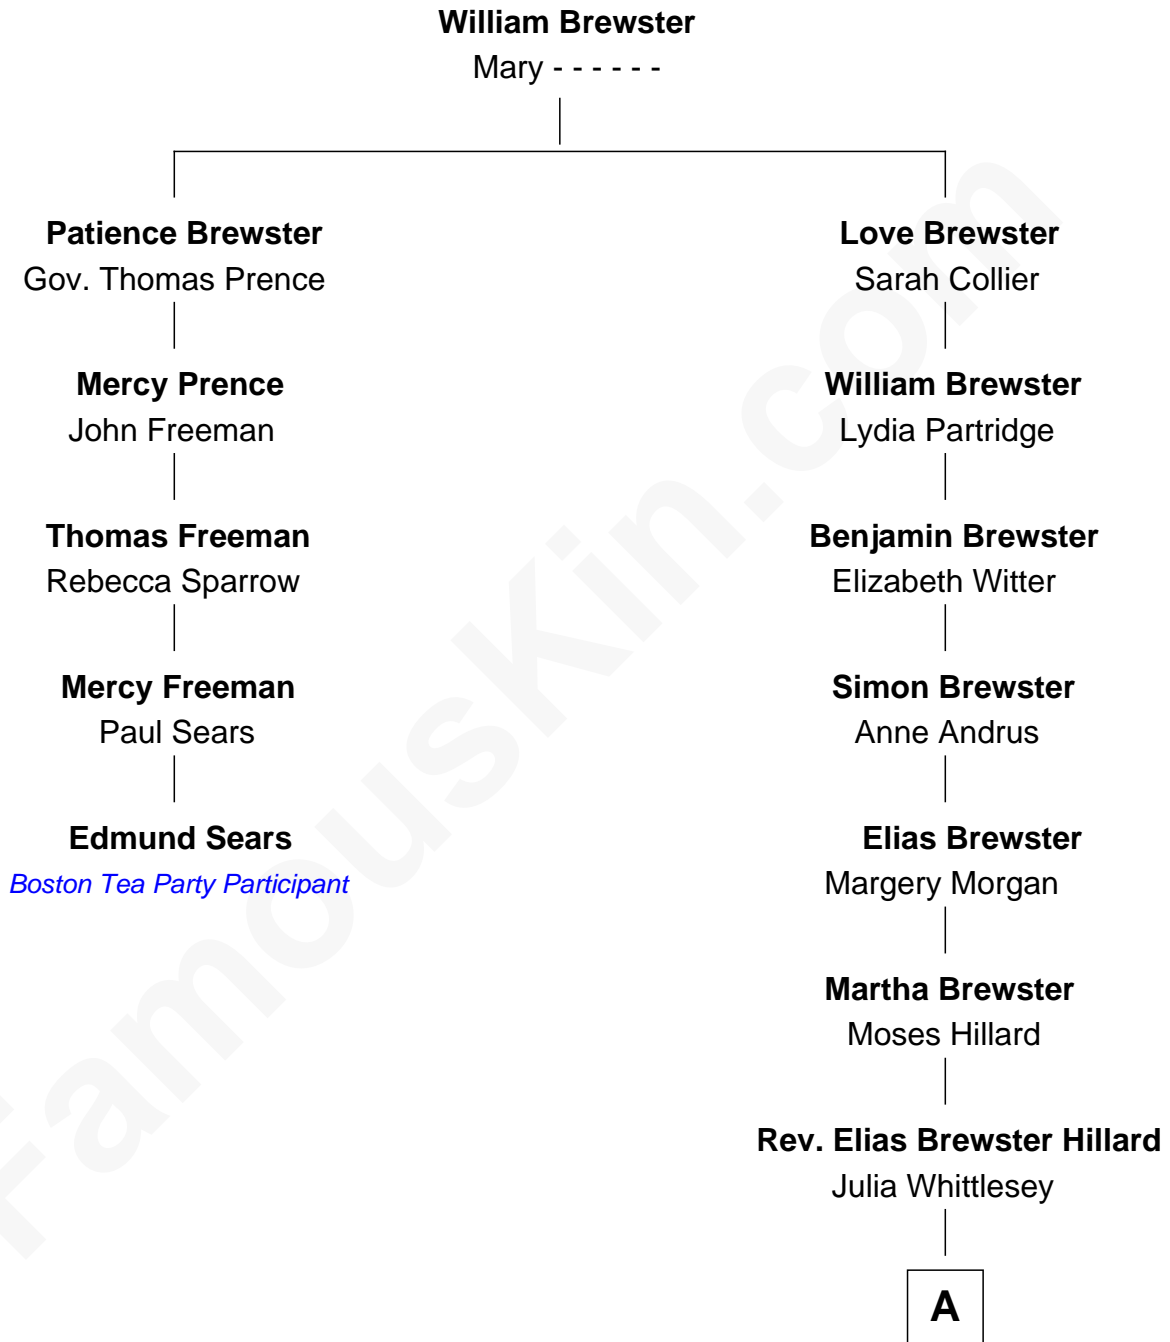

FamousKin.com

Relationship Chart of

Edmund Sears

Boston Tea Party Participant

4th cousin 4 times removed of

Archibald MacLeish

American Poet and Playwright