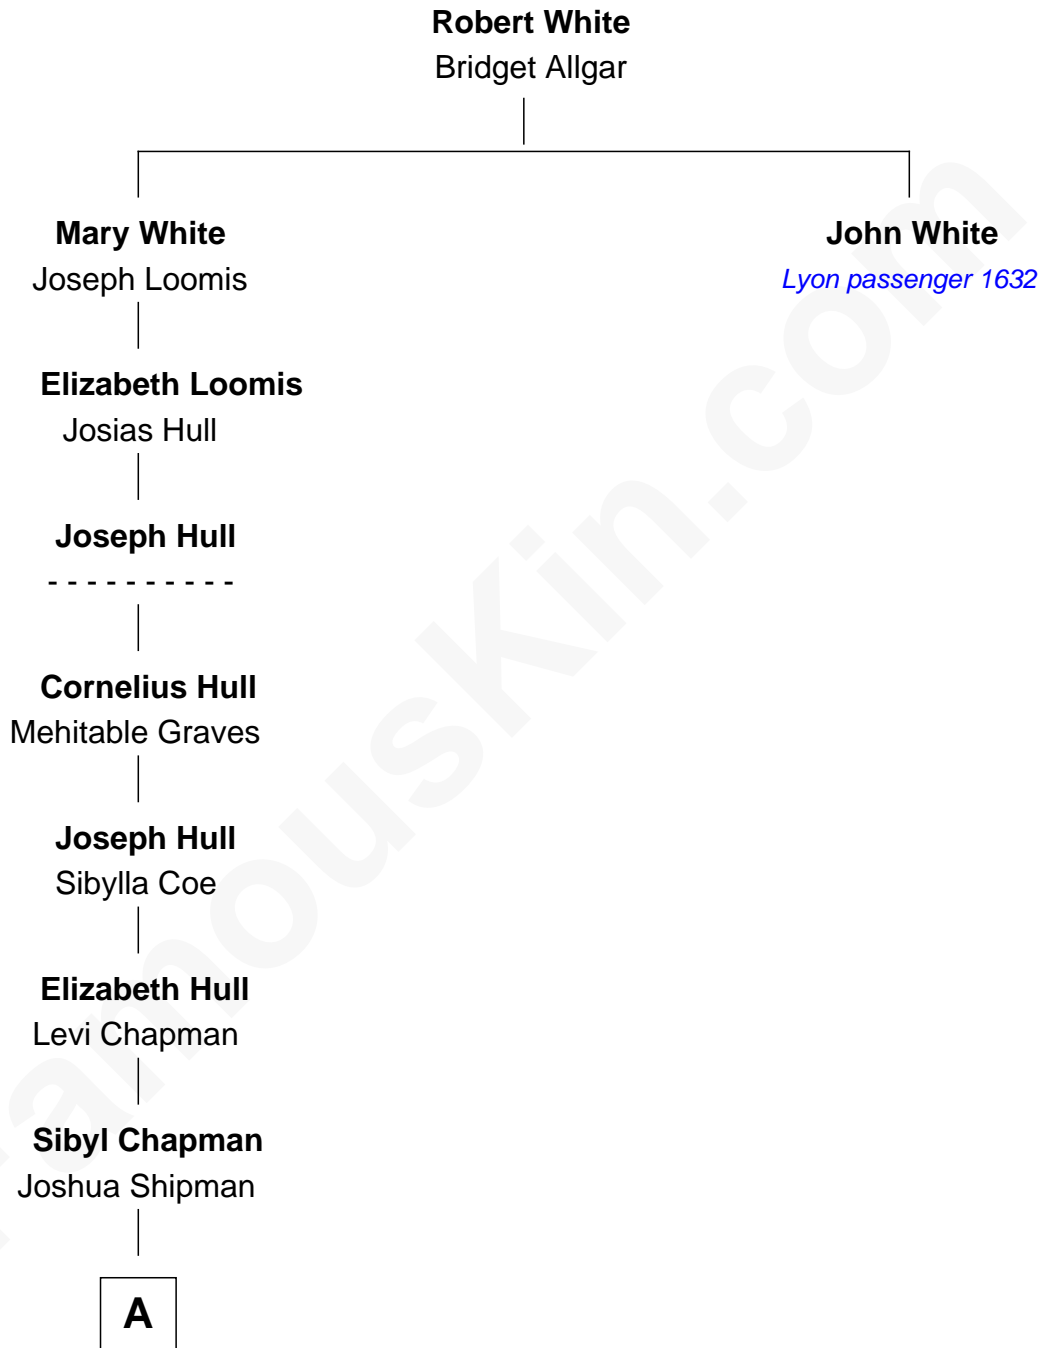

# FamousKin.com Relationship Chart of

**Dewey F. Bartlett**

19th Governor of Oklahoma

9th great-grandnephew of

**John White**

(c1597 - 1683/4) Lyon passenger 1632

**A**

—  
**Samuel Shipman**

Lucina Bingham

—  
**Harriet Lucena Shipman**

Martin Dewey Follett

—  
**Alfred Dewey Follett**

Lula Hopkins

—  
**Jessie Hopkins Follett**

David Albert Bartlett

—  
**Dewey F. Bartlett**

*19th Governor of Oklahoma*