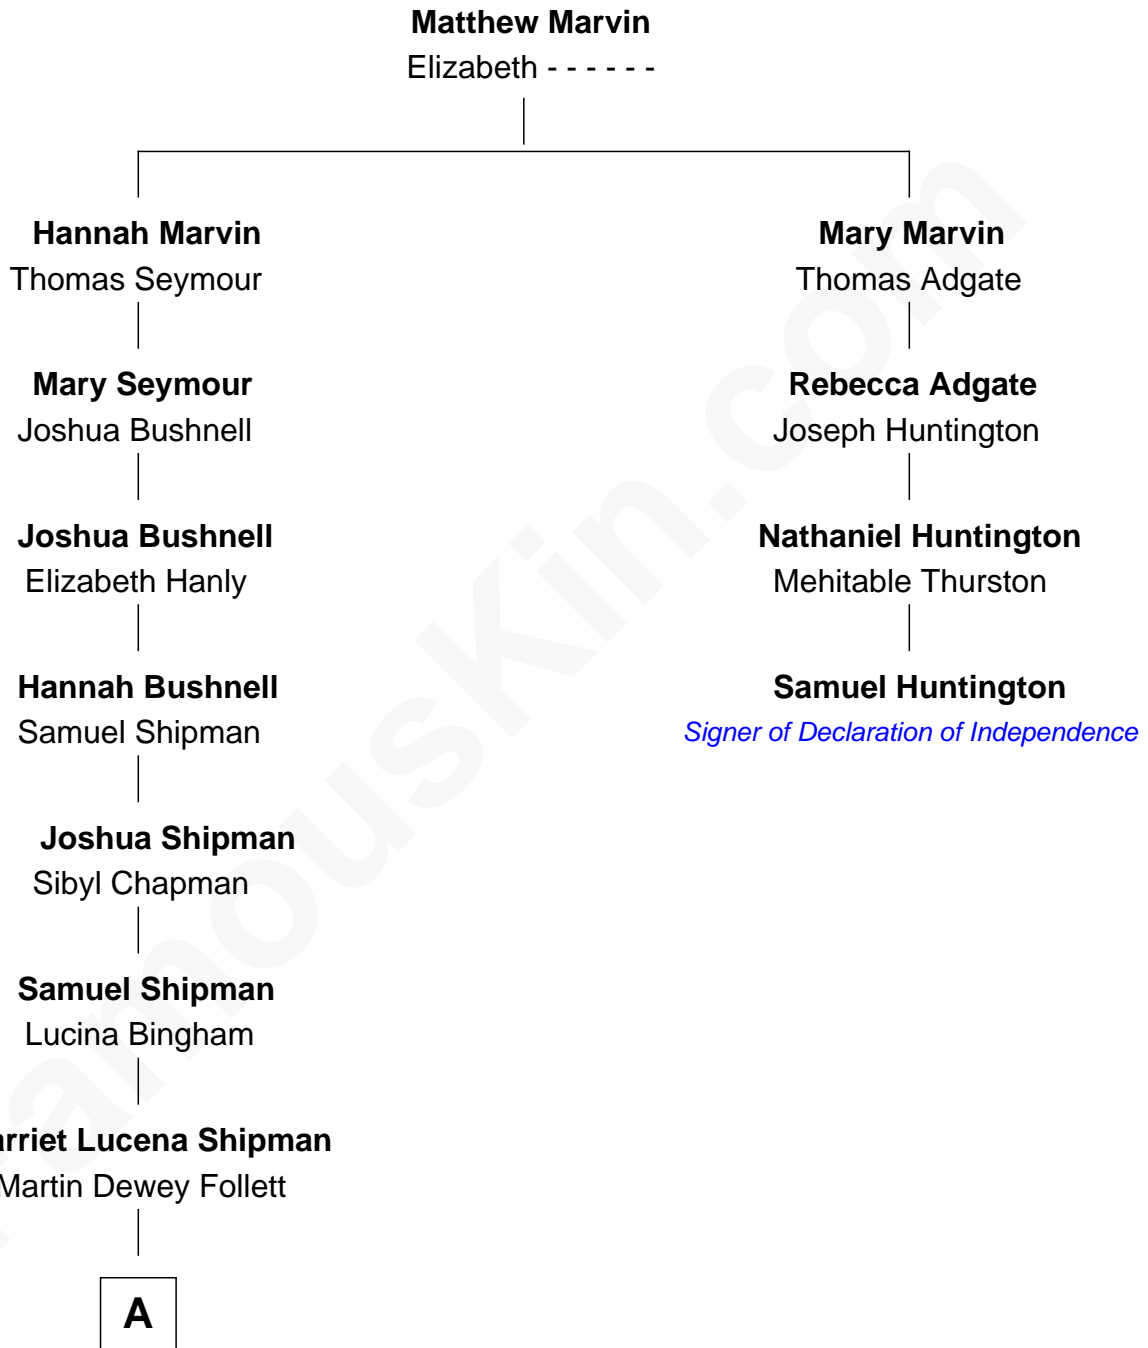

# FamousKin.com Relationship Chart of

**Dewey F. Bartlett**

*19th Governor of Oklahoma*

3rd cousin 6 times removed of

**Samuel Huntington**

*Signer of the Declaration of Independence*

**A**

—  
**Alfred Dewey Follett**

Lula Hopkins

—  
**Jessie Hopkins Follett**

David Albert Bartlett

—  
**Dewey F. Bartlett**

*19th Governor of Oklahoma*

FamousKin.com