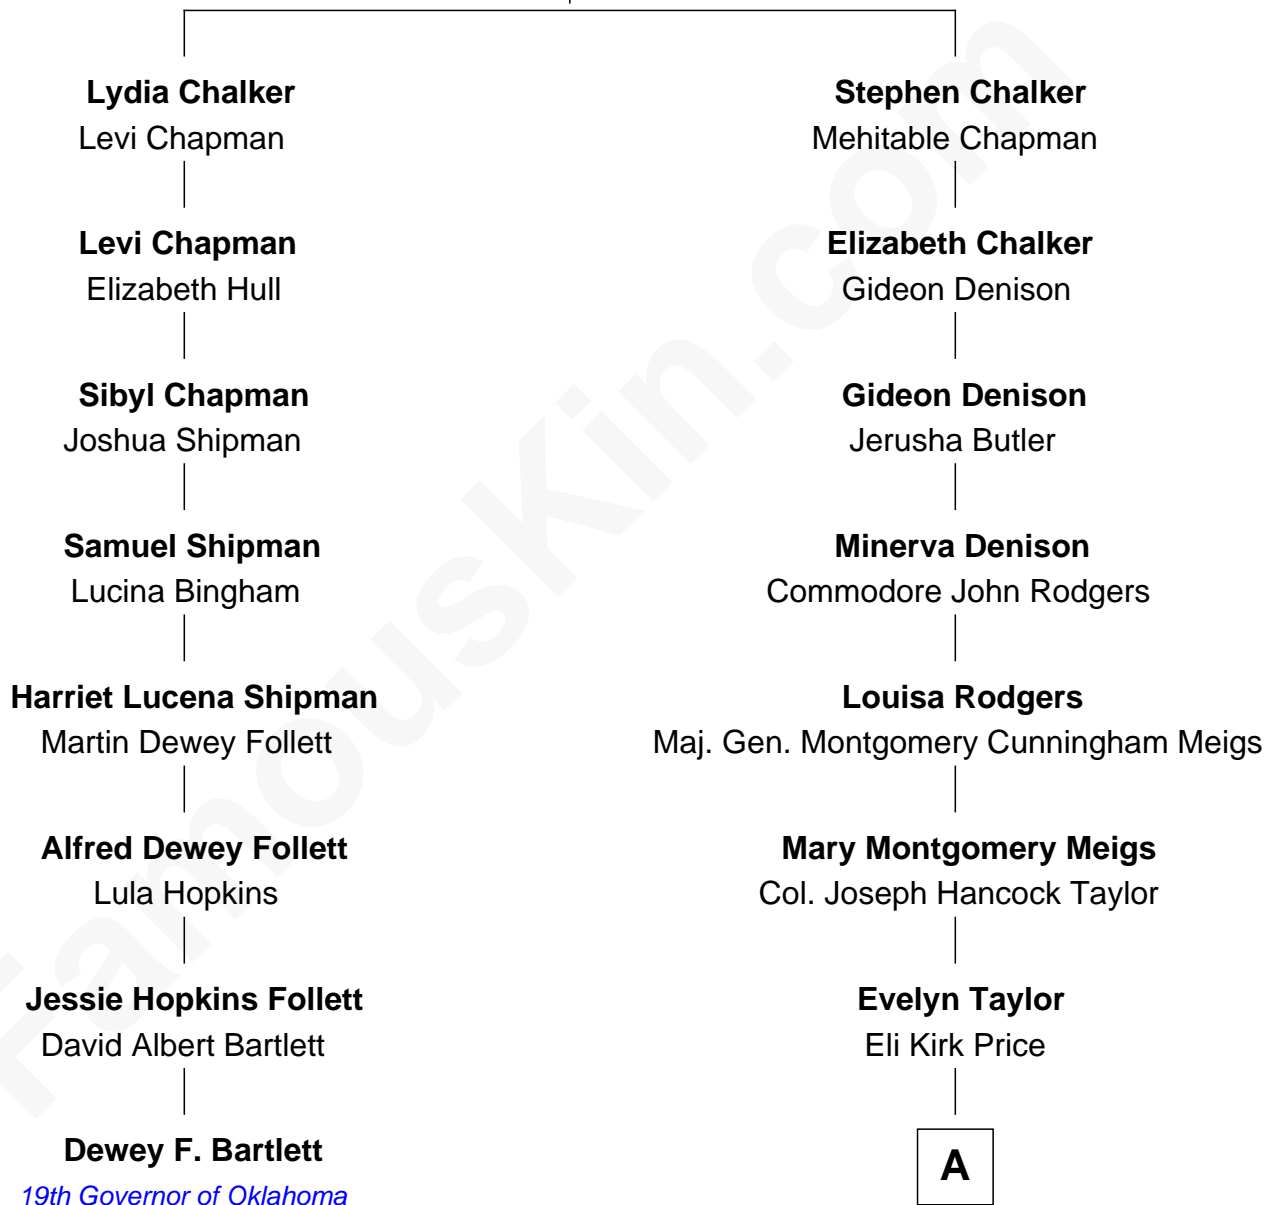

FamousKin.com Relationship Chart of

Dewey F. Bartlett

19th Governor of Oklahoma

7th cousin 2 times removed of

Parker Stevenson

TV and Movie Actor

Stephen Chalker
Elizabeth Chapman

A

Philip Price
Sarah Meade Harrison

Sarah Meade Price
Richard Stevenson Parker

Parker Stevenson
TV and Movie Actor

FamousKin.com