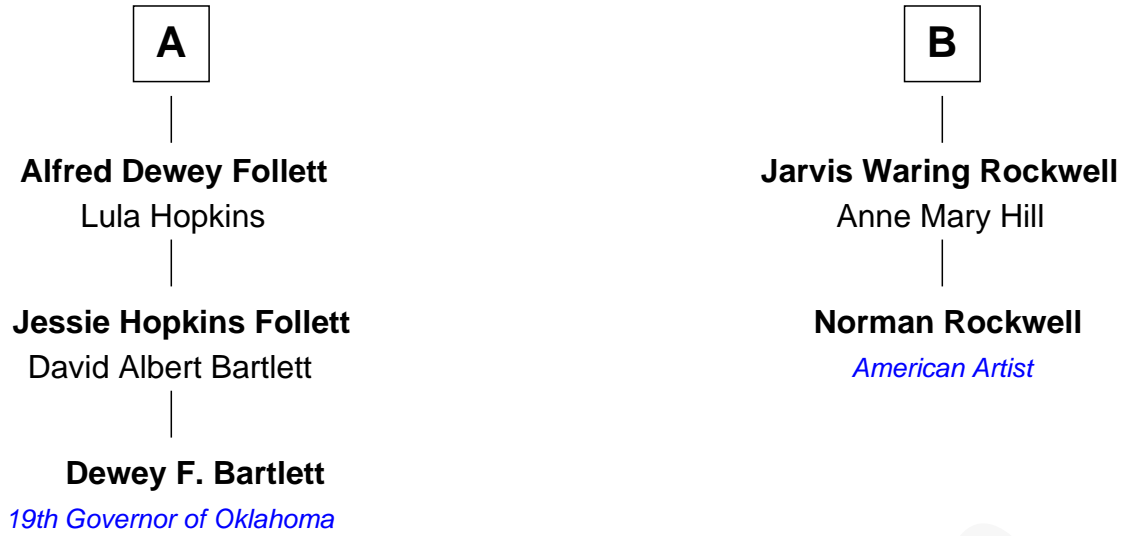

# FamousKin.com Relationship Chart of

**Dewey F. Bartlett**

*19th Governor of Oklahoma*

8th cousin 1 time removed of

**Norman Rockwell**

*American Artist*

**Matthew Marvin**

Elizabeth - - - - -

**Hannah Marvin**  
Thomas Seymour

**Mary Seymour**  
Joshua Bushnell

**Joshua Bushnell**  
Elizabeth Hanly

**Hannah Bushnell**  
Samuel Shipman

**Joshua Shipman**  
Sibyl Chapman

**Samuel Shipman**  
Lucina Bingham

**Harriet Lucena Shipman**  
Martin Dewey Follett

**A**

**Abigail Marvin**  
John Bouton

**Elizabeth Bouton**  
Edmund Waring

**John Waring**  
Katherine Tuttle

**John Waring**  
Mary Elwell

**Peter Waring**  
Esther Crosby

**Jarvis Augustus Waring**  
Nancy Odell Boyce

**Phebe Boyce Waring**  
John William Rockwell

**B**

FamousKin.com