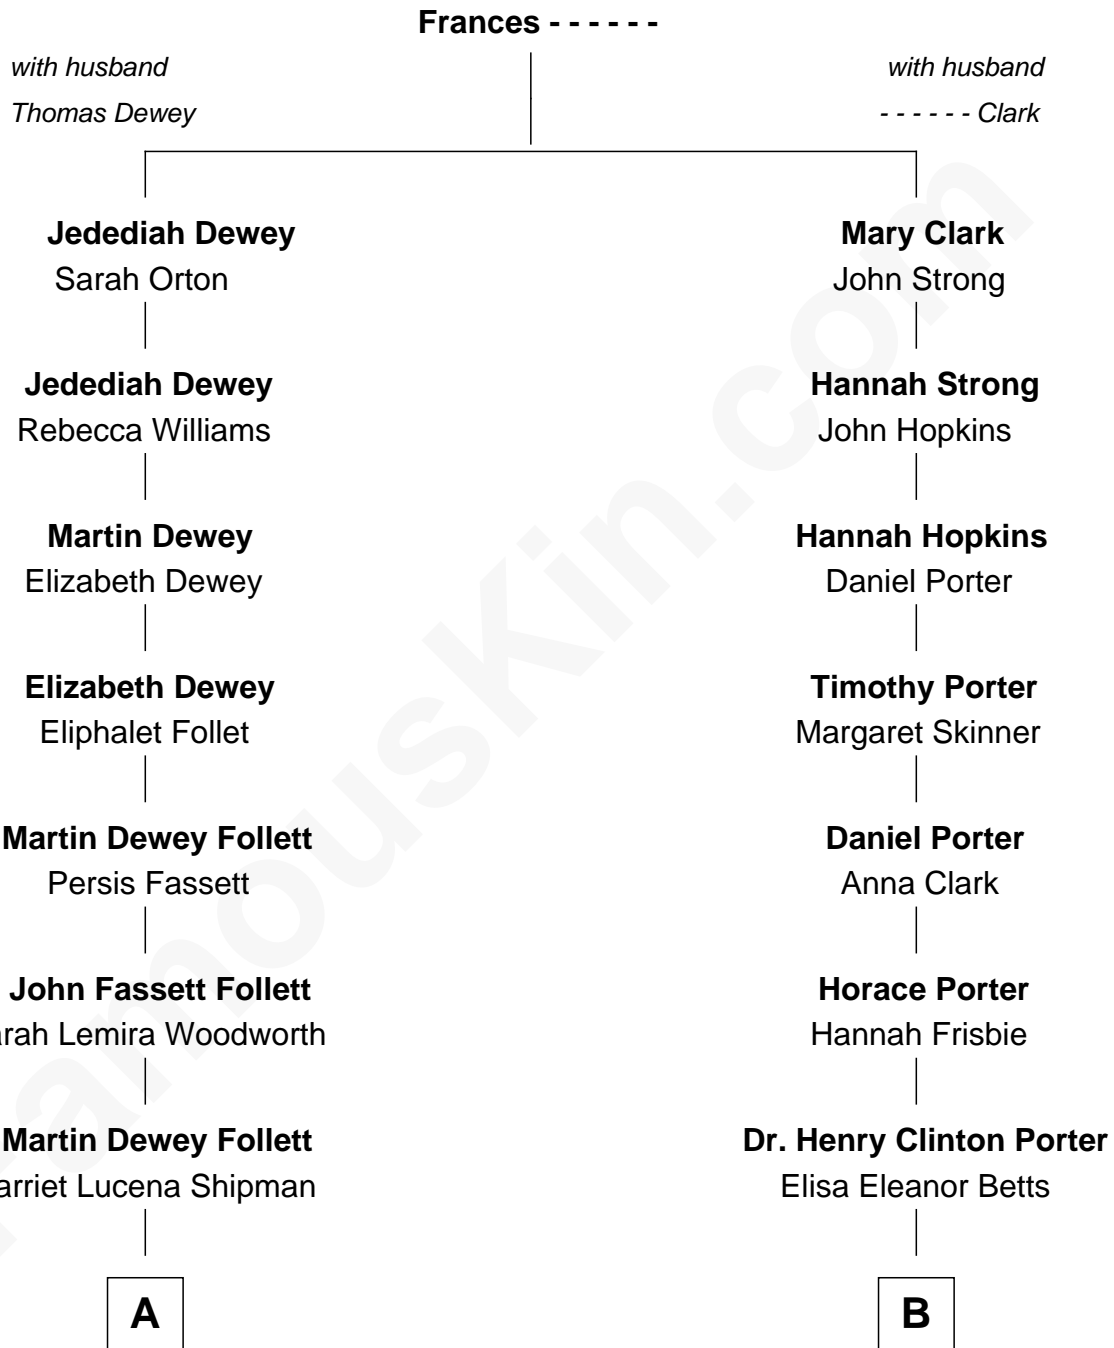

FamousKin.com Relationship Chart of

Dewey F. Bartlett

19th Governor of Oklahoma

9th cousin 2 times removed of

Boris Johnson

Prime Minister of the United Kingdom

A

Alfred Dewey Follett

Lula Hopkins

Jessie Hopkins Follett

David Albert Bartlett

Dewey F. Bartlett

19th Governor of Oklahoma

B

Henry Clinton Porter

Clara Holcomb

Helen Tracy Porter

Elias Avery Lowe

Frances Beatrice Lowe

Sir James Edmund Sanford Fawcett

Charlotte Offlow Fawcett

Stanley Patrick Johnson

Boris Johnson

Prime Minister of the United Kingdom