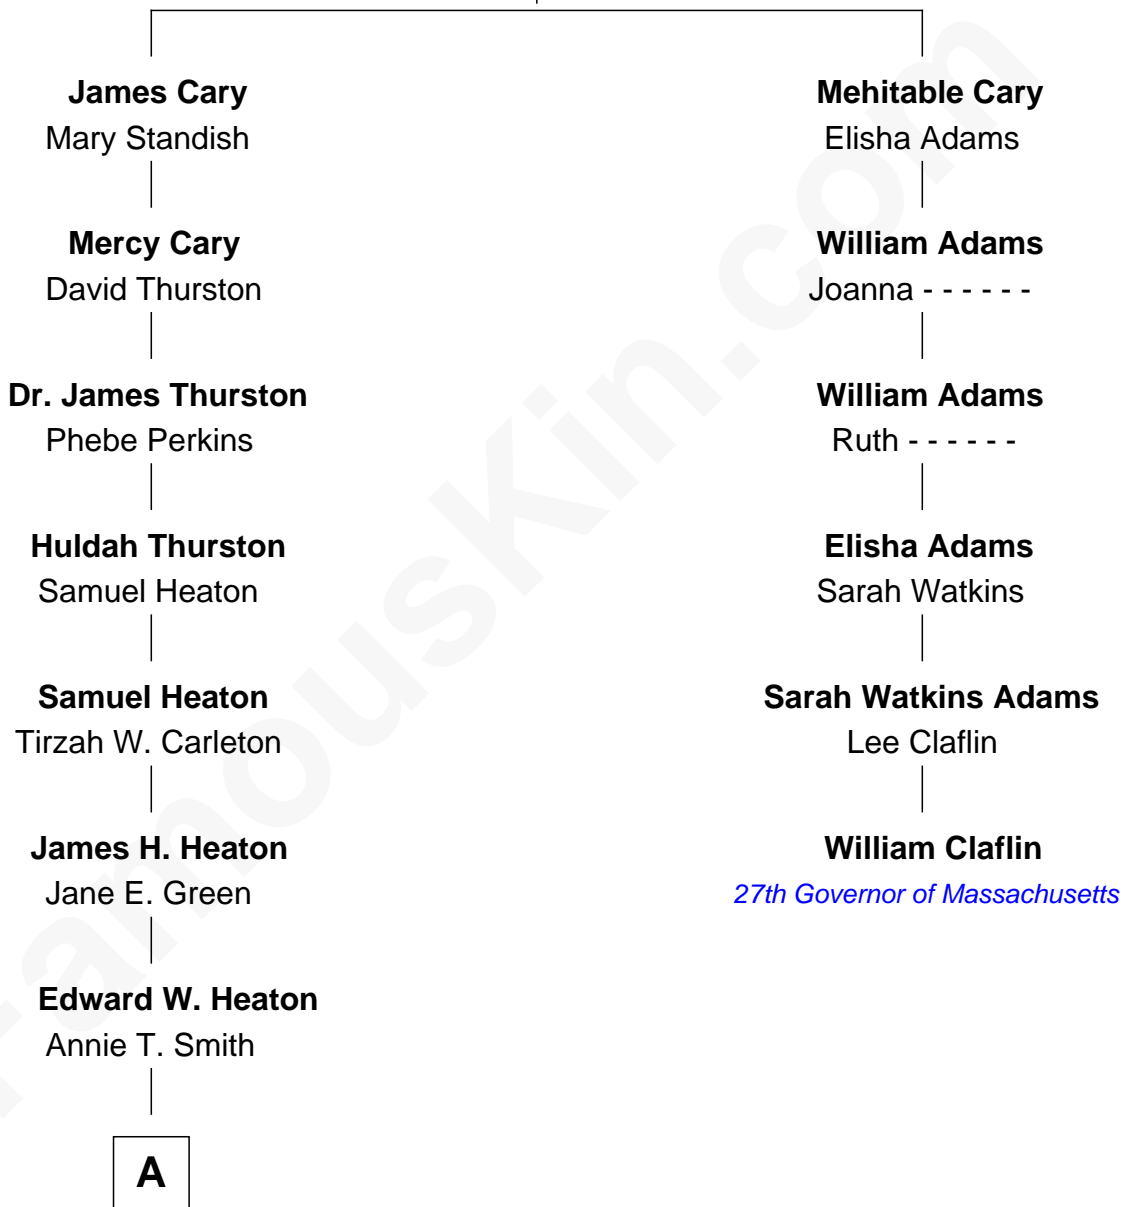

FamousKin.com Relationship Chart of

Patricia Heaton

TV and Movie Actress

5th cousin 4 times removed of

William Claflin

27th Governor of Massachusetts

John Cary
Elizabeth Godfrey

A

—
Charles Walter Heaton

Alice May McDermott

—
Charles Walter Heaton

Patricia Helen Hurd

—
Patricia Heaton

TV and Movie Actress

FamousKin.com