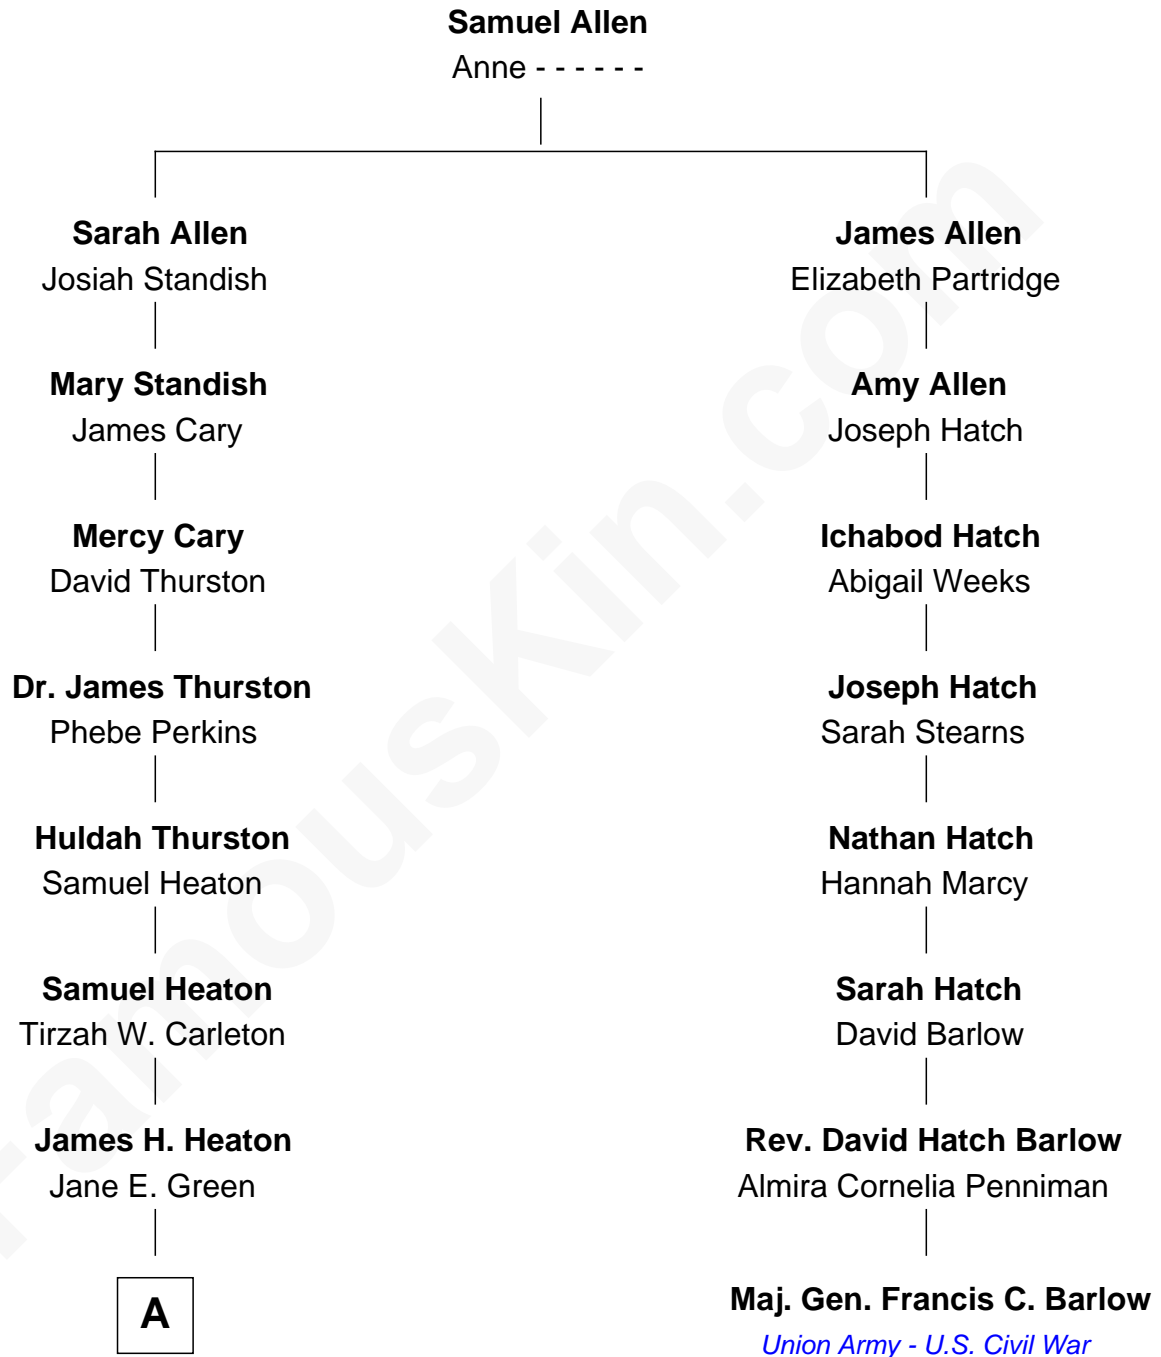

# FamousKin.com Relationship Chart of

**Patricia Heaton**

*TV and Movie Actress*

7th cousin 3 times removed of

**Maj. Gen. Francis C. Barlow**

*Union Army - U.S. Civil War*

**A**

Edward W. Heaton

Annie T. Smith

Charles Walter Heaton

Alice May McDermott

Charles Walter Heaton

Patricia Helen Hurd

Patricia Heaton

*TV and Movie Actress*

FamousKin.com