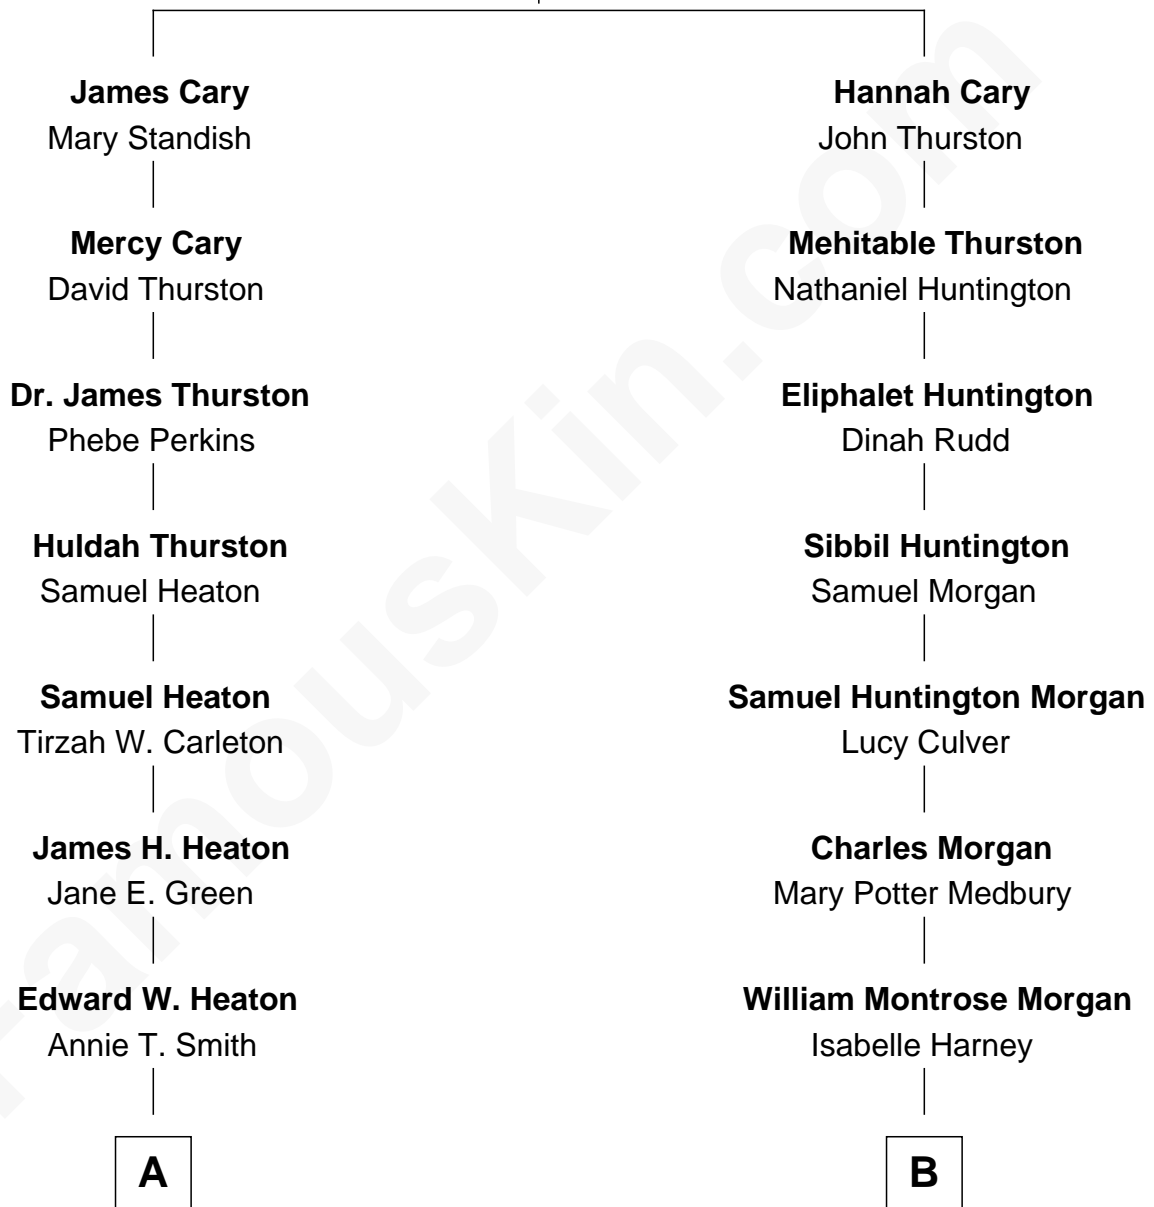

FamousKin.com Relationship Chart of

Patricia Heaton

TV and Movie Actress

8th cousin 1 time removed of

Ann Morgan Guilbert

TV and Movie Actress

John Cary
Elizabeth Godfrey

FamousKin.com