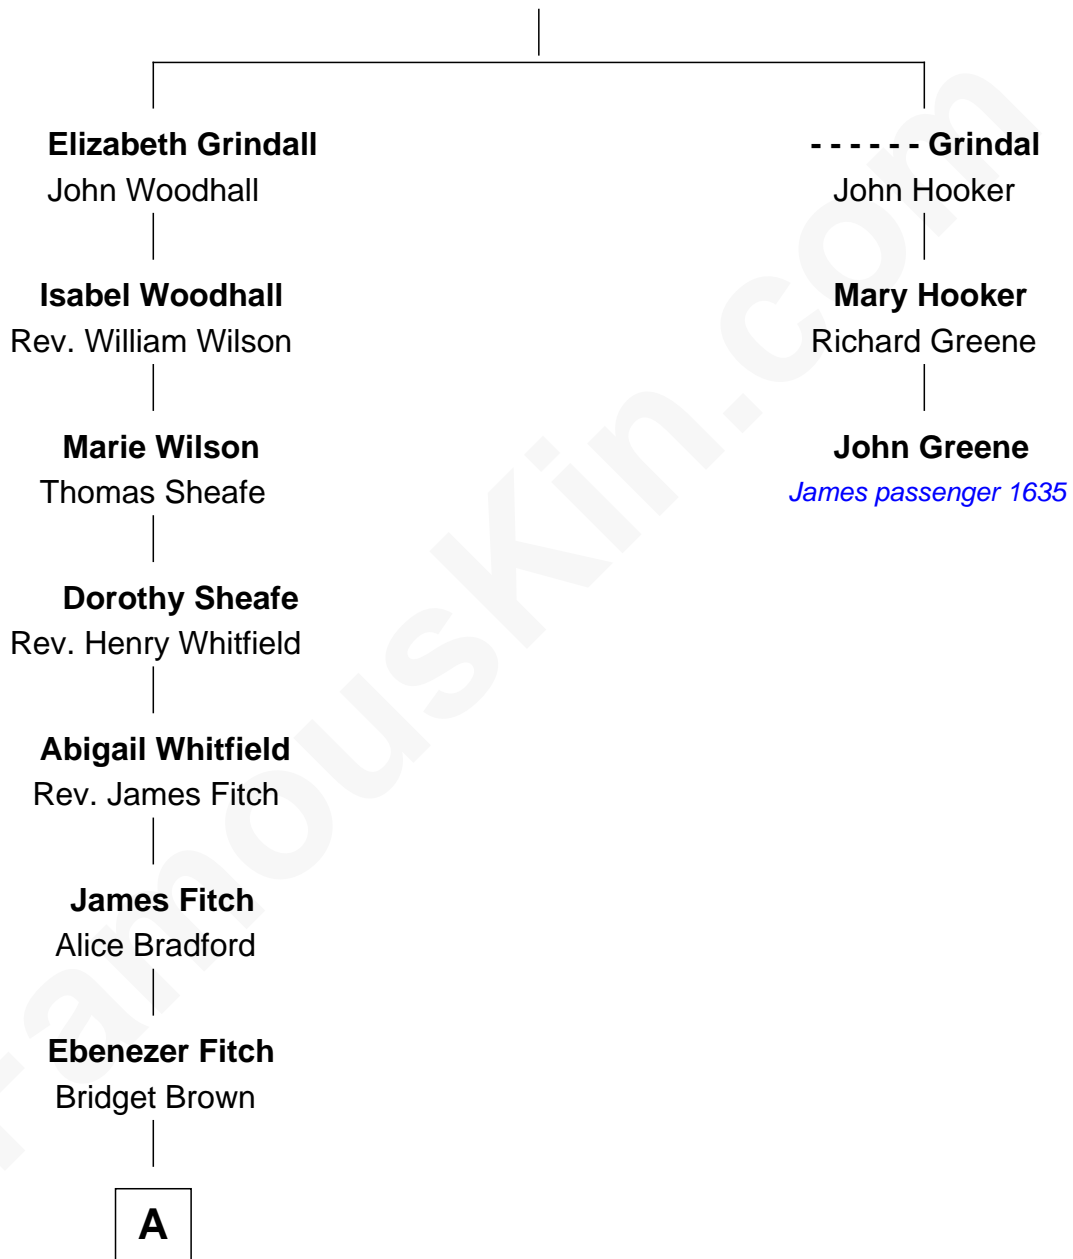

FamousKin.com Relationship Chart of

James B. A. Robertson

4th Governor of Oklahoma

2nd cousin 11 times removed of

John Greene

(c1594 - c1658/9) James passenger 1635

William Grindall

A

Eleazer Fitch
Zerviah Wales

Zerviah Fitch
Amaziah Wright

Ebenezer Wright
Anna Galusha

Rev. William Henry Wright
Almira Durham

Horace Wright
Maria Elizabeth Williams

Clarissa Martha Wright
James Brooks Ayers Robertson