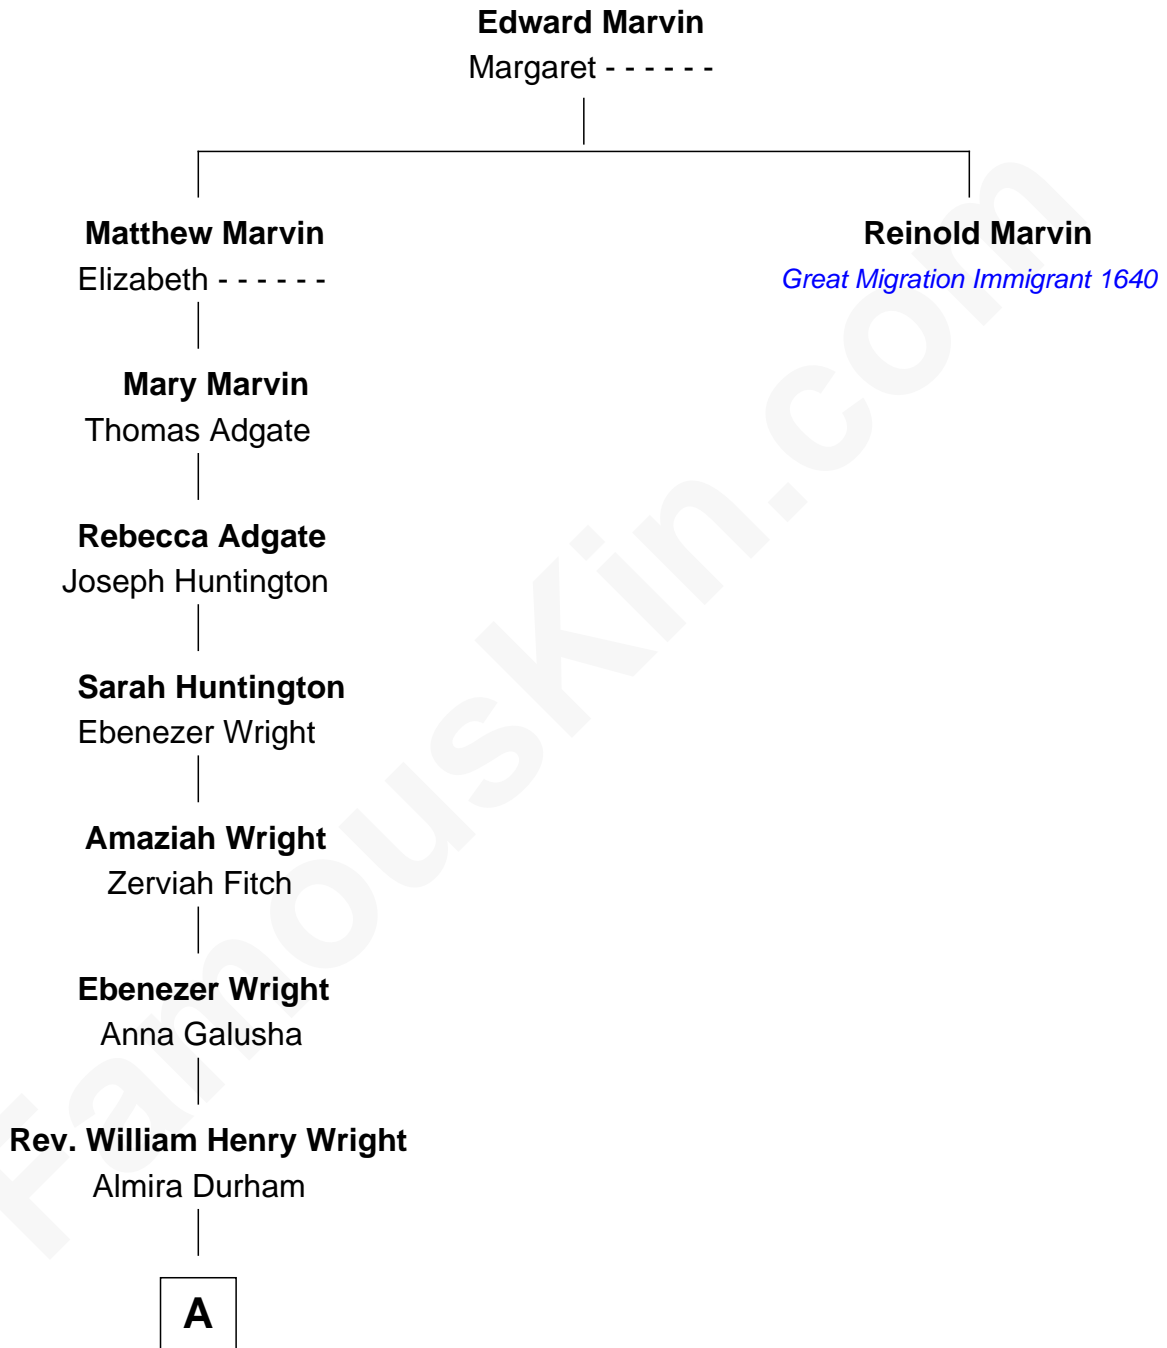

FamousKin.com Relationship Chart of

James B. A. Robertson

4th Governor of Oklahoma

7th great-grandnephew of

Reinold Marvin

(c1594 - 1662) Great Migration Immigrant 1640

A

—
Horace Wright
Maria Elizabeth Williams

—
Clarissa Martha Wright
James Brooks Ayers Robertson

—
James B. A. Robertson
4th Governor of Oklahoma

FamousKin.com