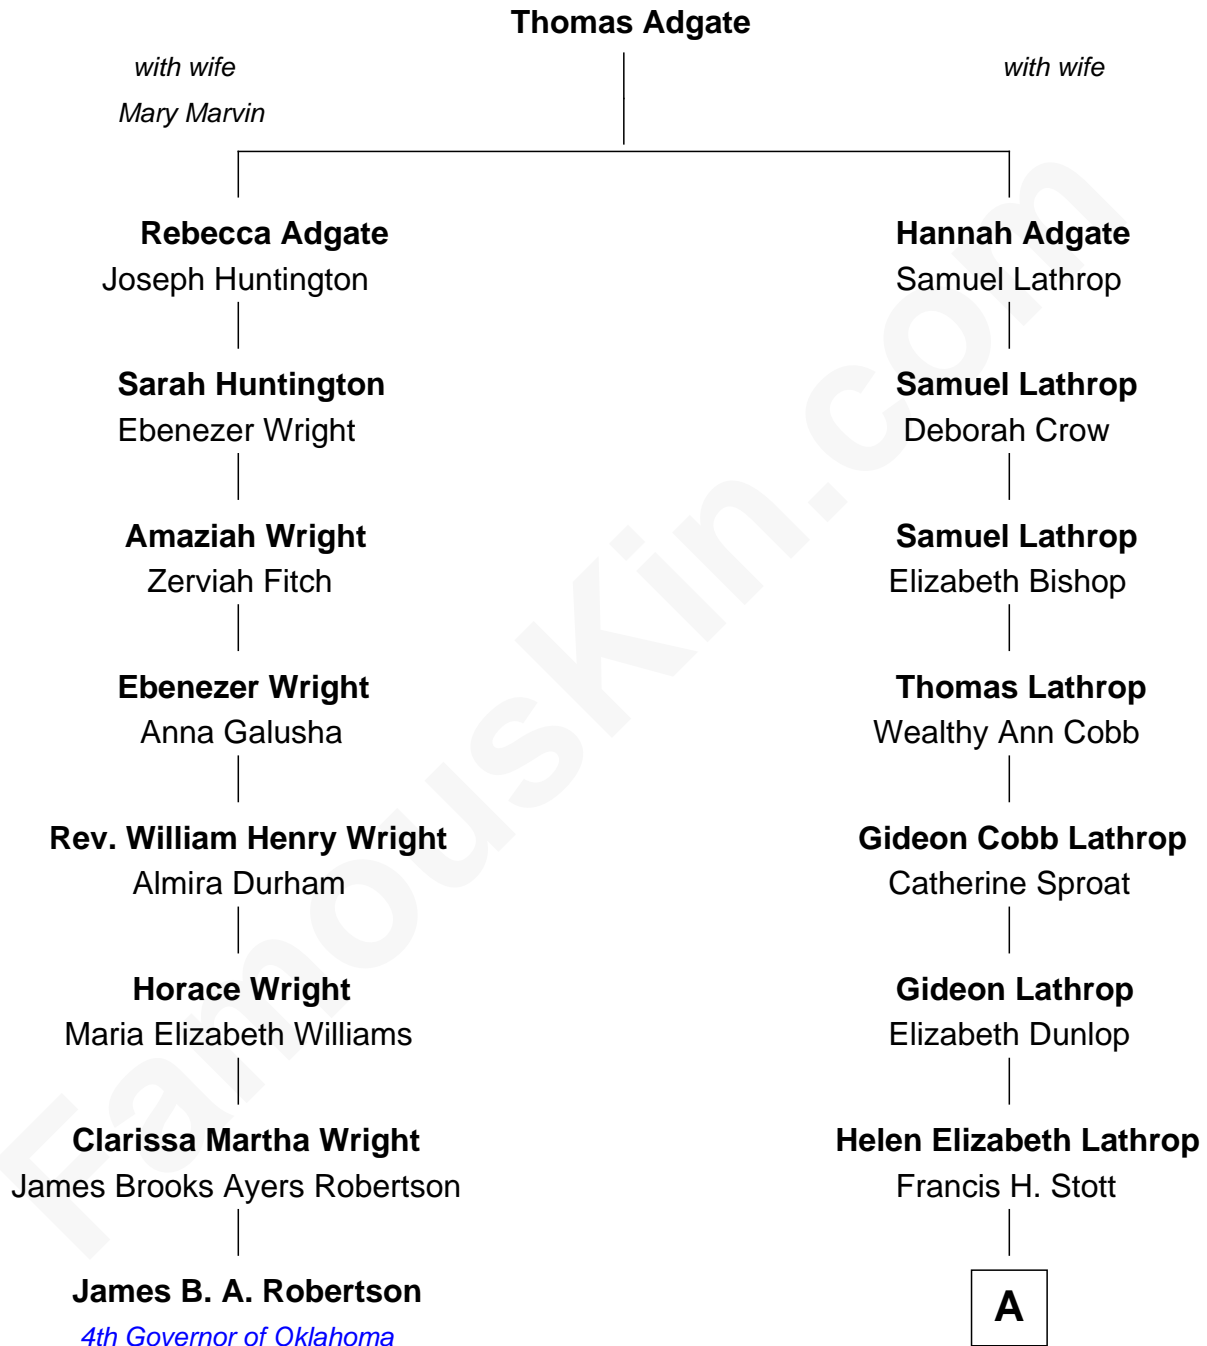

FamousKin.com
Relationship Chart of
James B. A. Robertson
4th Governor of Oklahoma

7th cousin 2 times removed of

Ann B. Davis
TV Actress

A

—
Arthur Curtiss Stott

Harriet E. Evans

—
Marguerite Stott

Cassius Miles Davis

—
Ann B. Davis

TV Actress

FamousKin.com