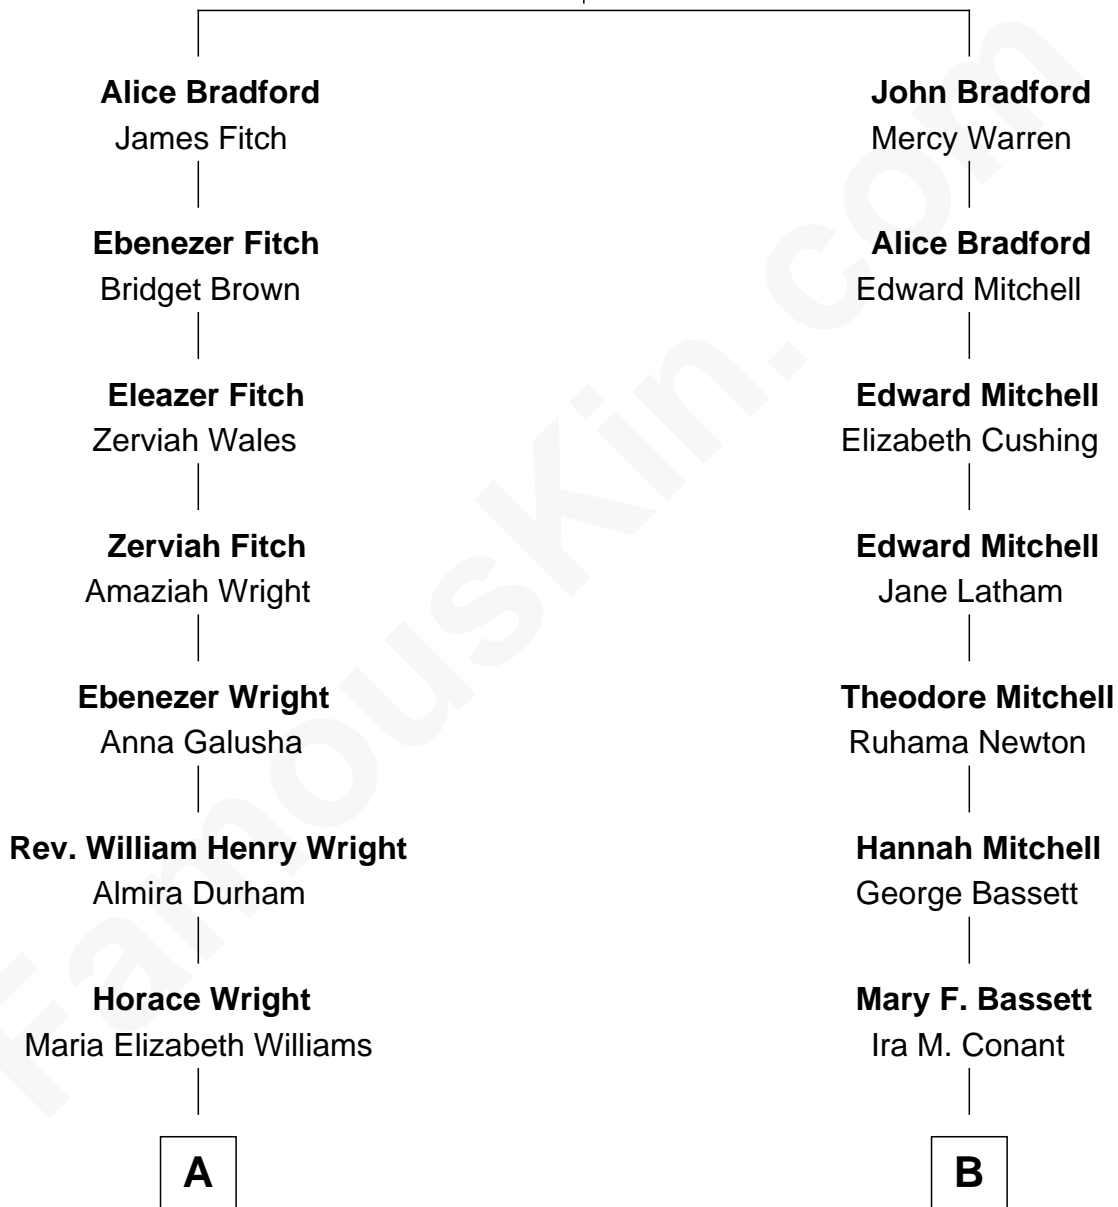

FamousKin.com Relationship Chart of

James B. A. Robertson

4th Governor of Oklahoma

8th cousin 3 times removed of

Nat Faxon

Actor, Comedian, Director and Screenwriter

William Bradford

Alice Richards

A

Clarissa Martha Wright
James Brooks Ayers Robertson

James B. A. Robertson
4th Governor of Oklahoma

B

Herbert Ira Conant
Alleda B. Pierce

Marie Bassett Conant
Dr. Nathaniel Wales Faxon

William Otis Faxon
Frances Mary Parker