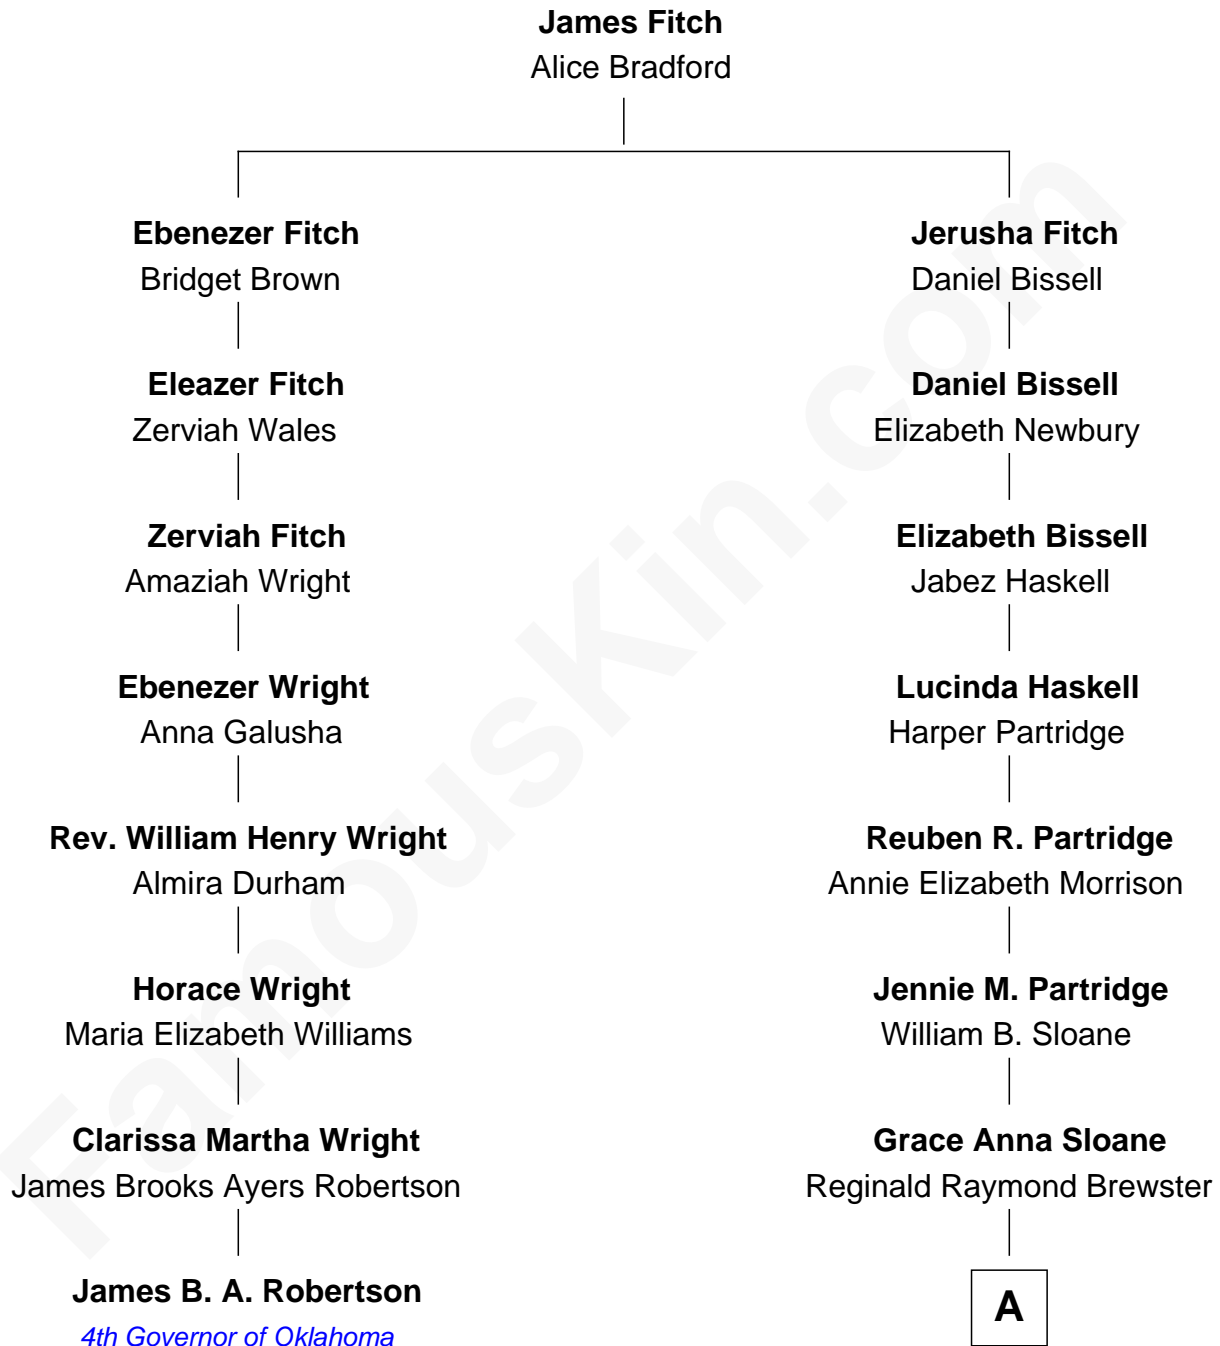

FamousKin.com Relationship Chart of

James B. A. Robertson
4th Governor of Oklahoma

7th cousin 1 time removed of

Diane Brewster
TV and Movie Actress

A

Phillip Sloane Brewster

Geraldine Craddock

Diane Brewster

TV and Movie Actress

FamousKin.com