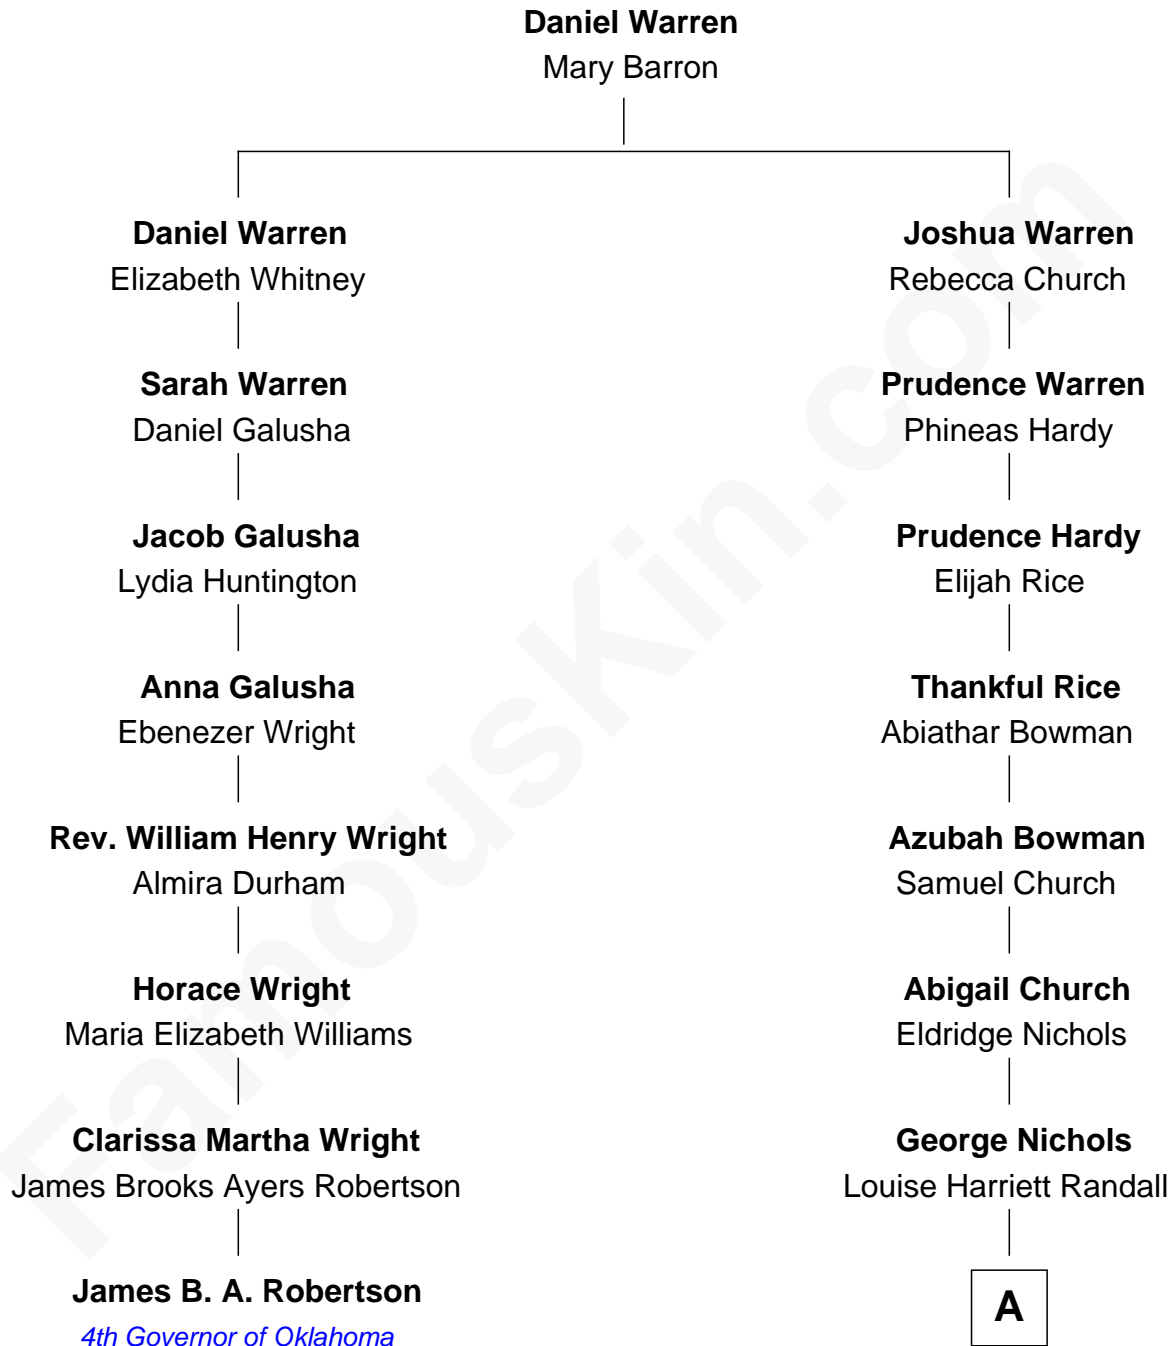

FamousKin.com Relationship Chart of

James B. A. Robertson
4th Governor of Oklahoma

7th cousin 5 times removed of

Taylor Lautner
TV and Movie Actor

A

Wayland Albert Nichols

Fannie Blanche Sisco

Frank James Nichols