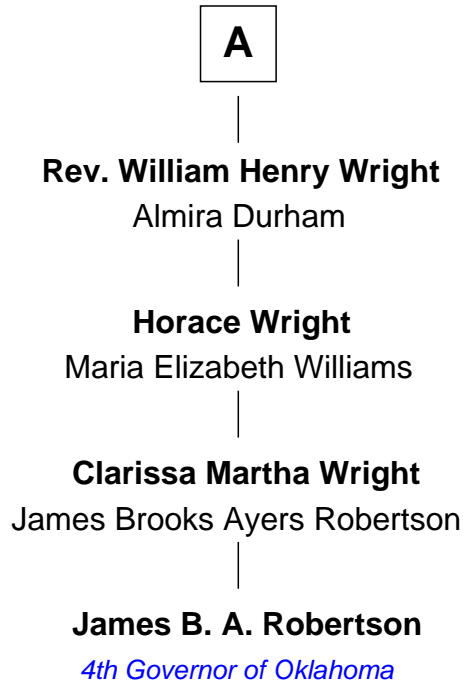

FamousKin.com Relationship Chart of

James B. A. Robertson

4th Governor of Oklahoma

8th great-grandnephew of

Aquila Purchase

(c1589 - 1633) Great Migration Immigrant 1633

Oliver Purchase

Thomasine Harris

Matthew Huntington

Lydia Leonard

Lydia Huntington

Jacob Galusha

Anna Galusha

Ebenezer Wright

A

Aquila Purchase

Great Migration Immigrant 1633

FamousKin.com