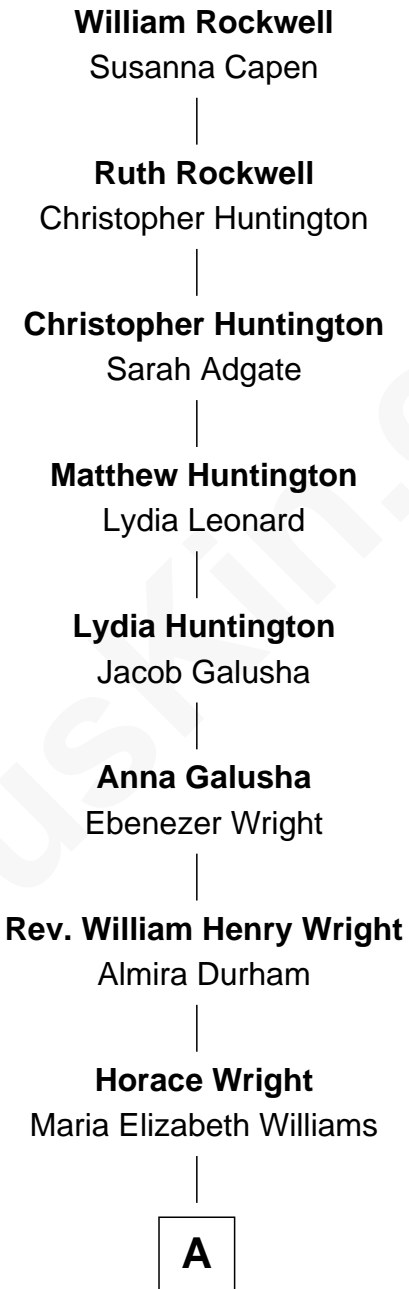

# FamousKin.com Relationship Chart of

**James B. A. Robertson**

*4th Governor of Oklahoma*

**7th Great-grandson of**

**William Rockwell**

*(c1590/1 - 1640) Mary & John passenger 1630*

**A**

—  
**Clarissa Martha Wright**  
James Brooks Ayers Robertson

—  
**James B. A. Robertson**  
*4th Governor of Oklahoma*

FamousKin.com