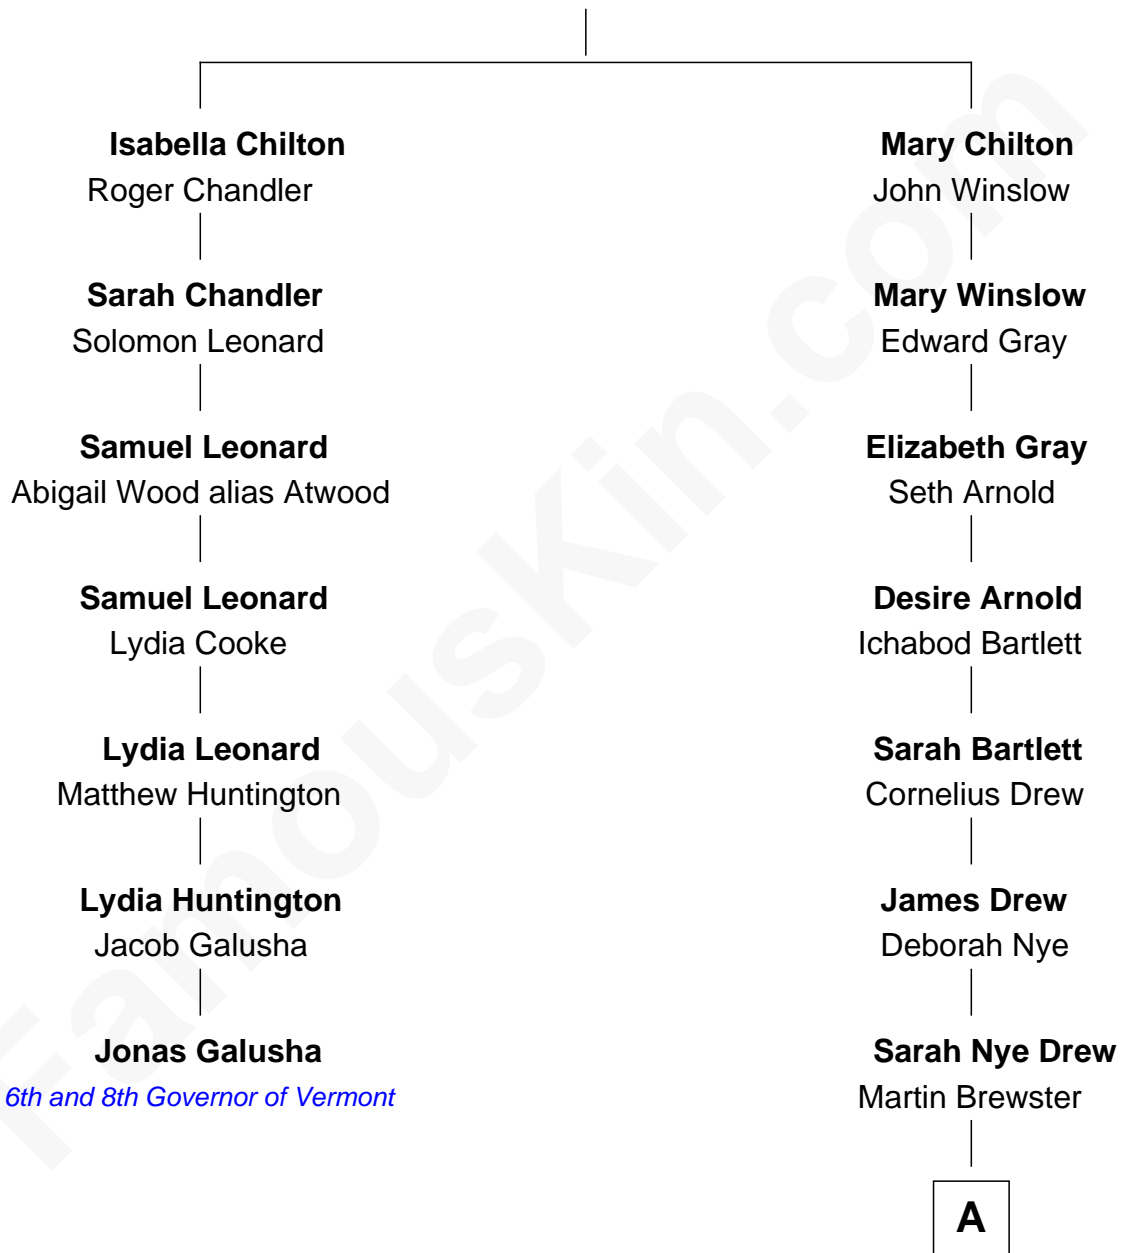

FamousKin.com Relationship Chart of

Jonas Galusha

6th and 8th Governor of Vermont

6th cousin 4 times removed of

Admiral William Halsey

U.S. Navy - World War II

James Chilton

A

—
Martin Brewster

Betsey Foster Drew Russell

—
James Drew Brewster

Deborah Grant Smith

—
Anne Masters Brewster

William Frederick Halsey

—
Admiral William Halsey

U.S. Navy - World War II