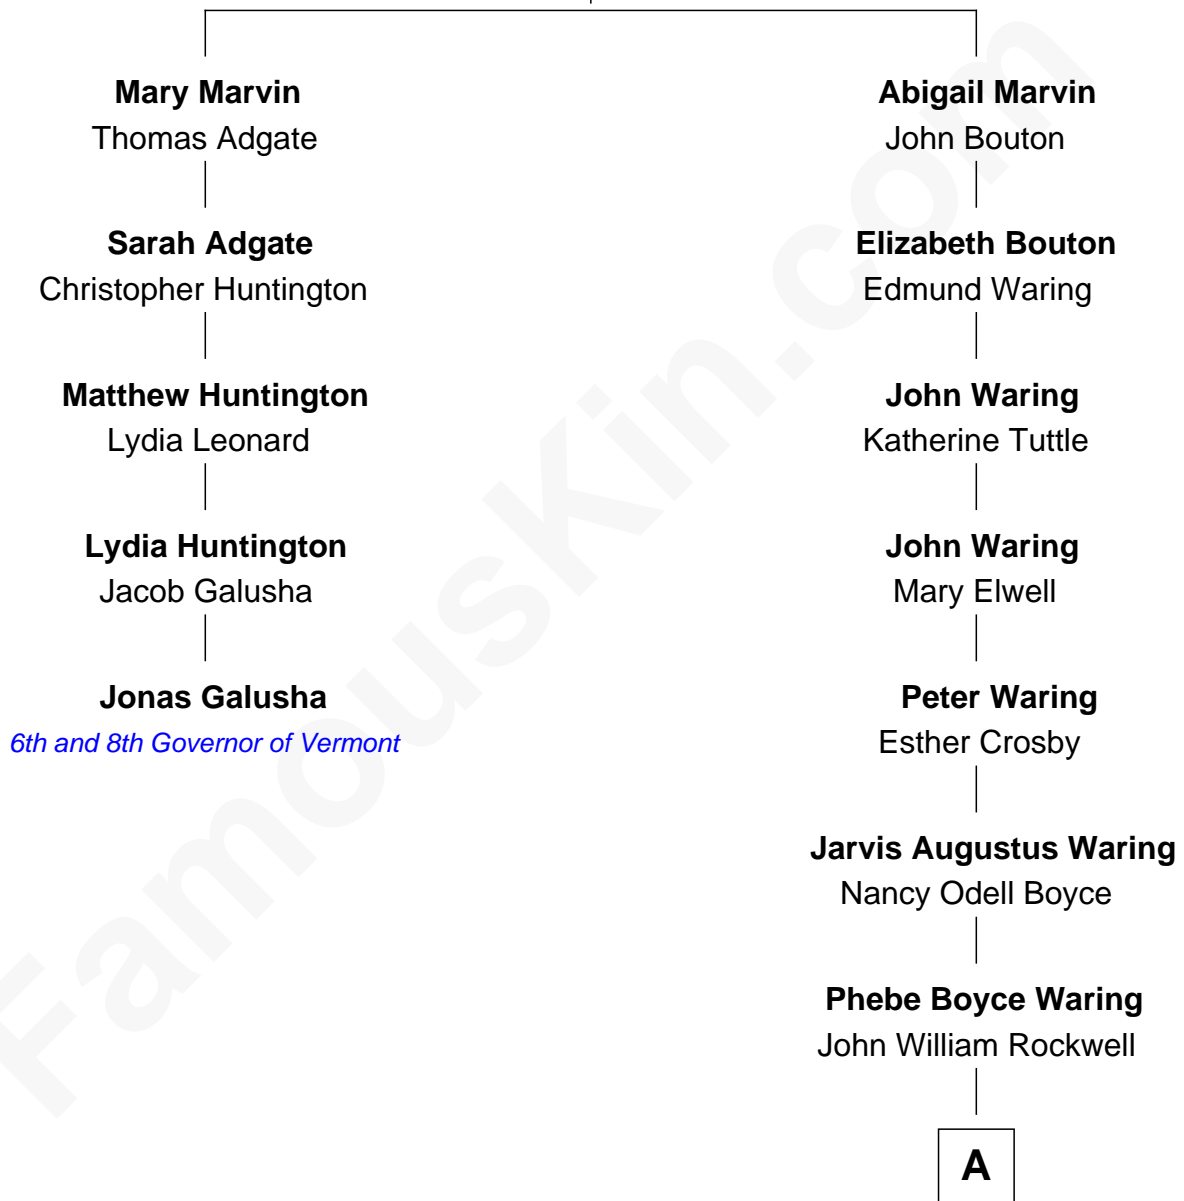

FamousKin.com Relationship Chart of

Jonas Galusha

6th and 8th Governor of Vermont

4th cousin 4 times removed of

Norman Rockwell

American Artist

Matthew Marvin

Elizabeth - - - - -

A

—
Jarvis Waring Rockwell

Anne Mary Hill

—
Norman Rockwell

American Artist

FamousKin.com