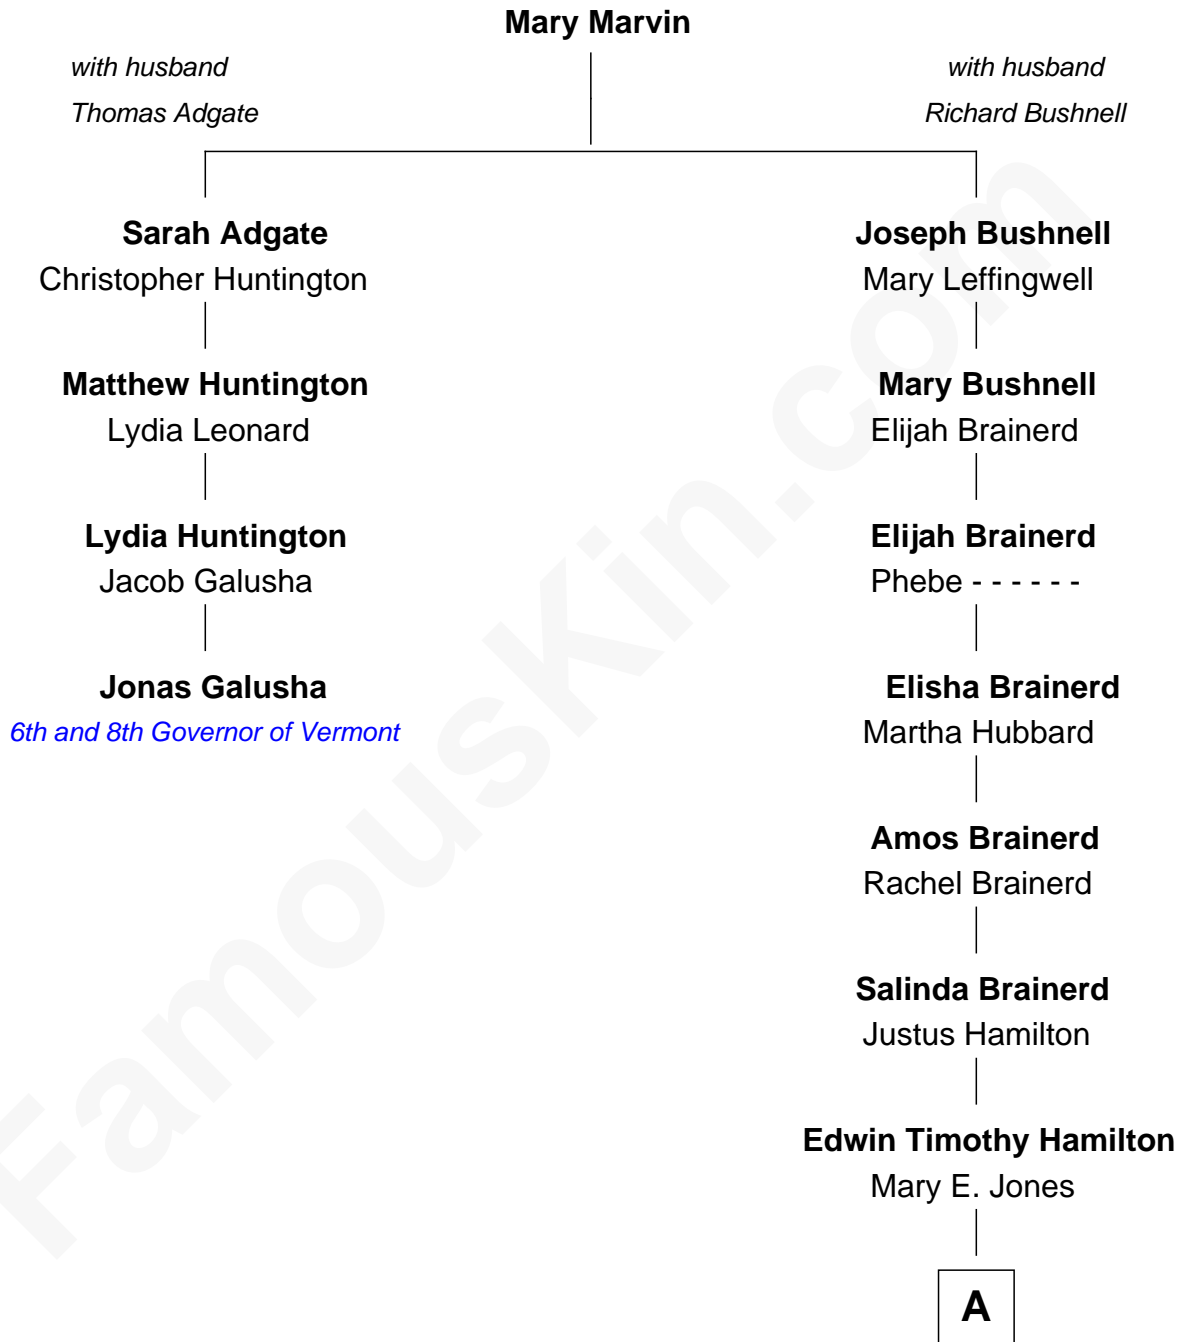

# FamousKin.com Relationship Chart of

**Jonas Galusha**

*6th and 8th Governor of Vermont*

3rd cousin 5 times removed of

**Margaret Hamilton**

*Wicked Witch of the West in The Wizard of OZ*

A

Walter J. Hamilton

Mary Jane Adams

Margaret Hamilton

*Wicked Witch of the West*

FamousKin.com