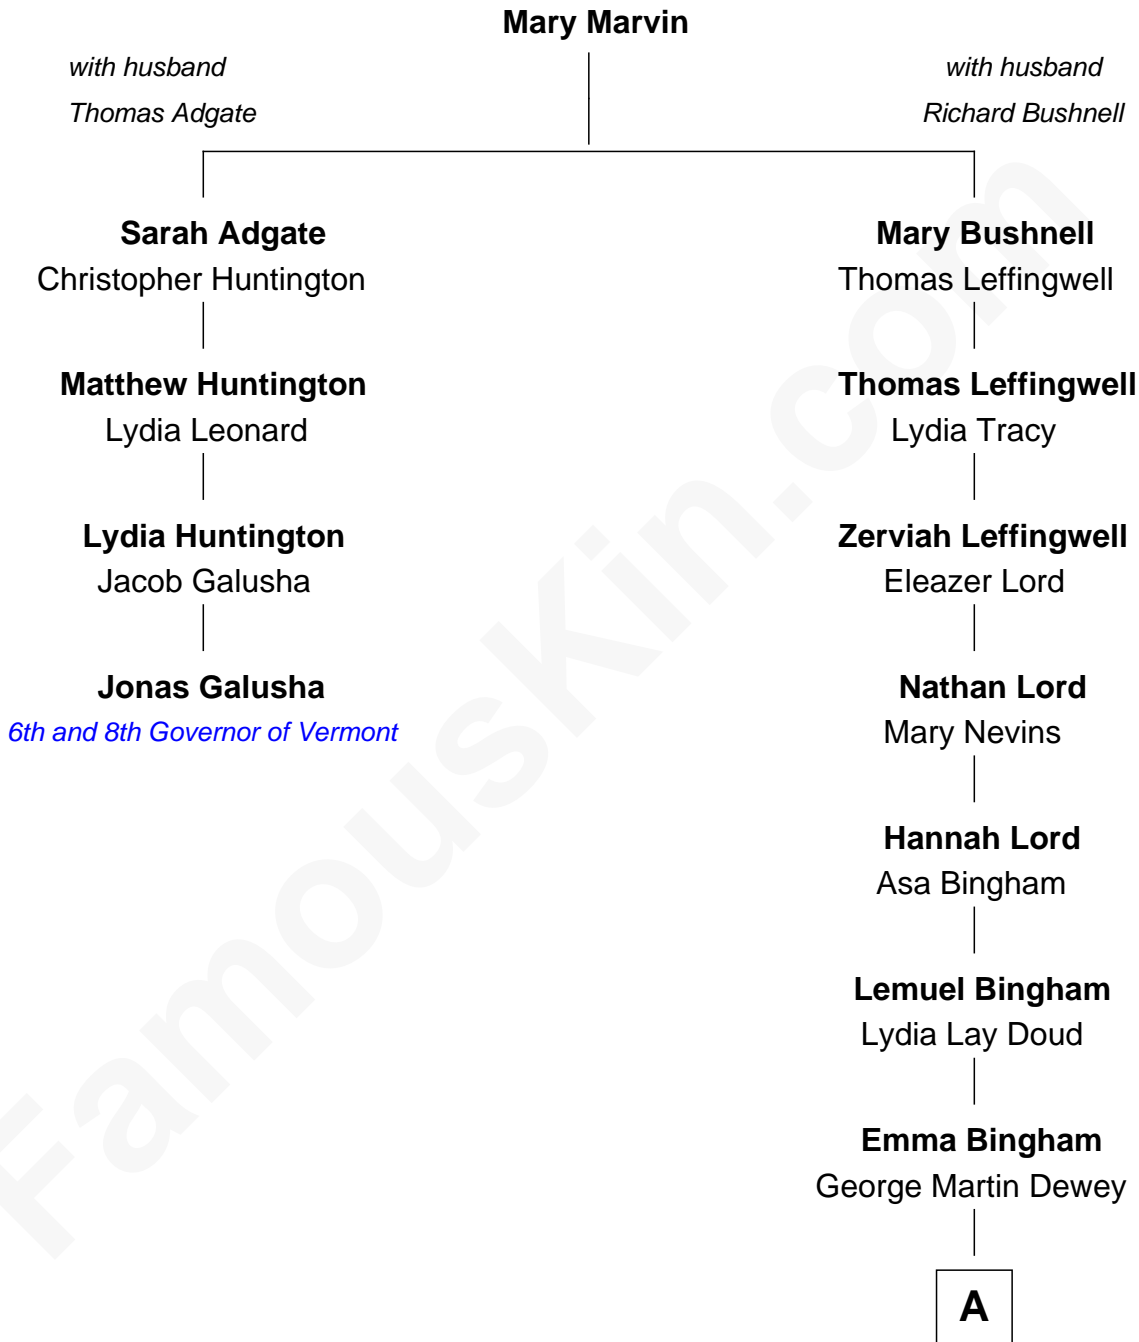

FamousKin.com

Relationship Chart of

Jonas Galusha

6th and 8th Governor of Vermont

3rd cousin 5 times removed of

Thomas Edmund Dewey

47th Governor of New York

A

George Martin Dewey

Annie L. Thomas

Thomas Edmund Dewey

47th Governor of New York

FamousKin.com