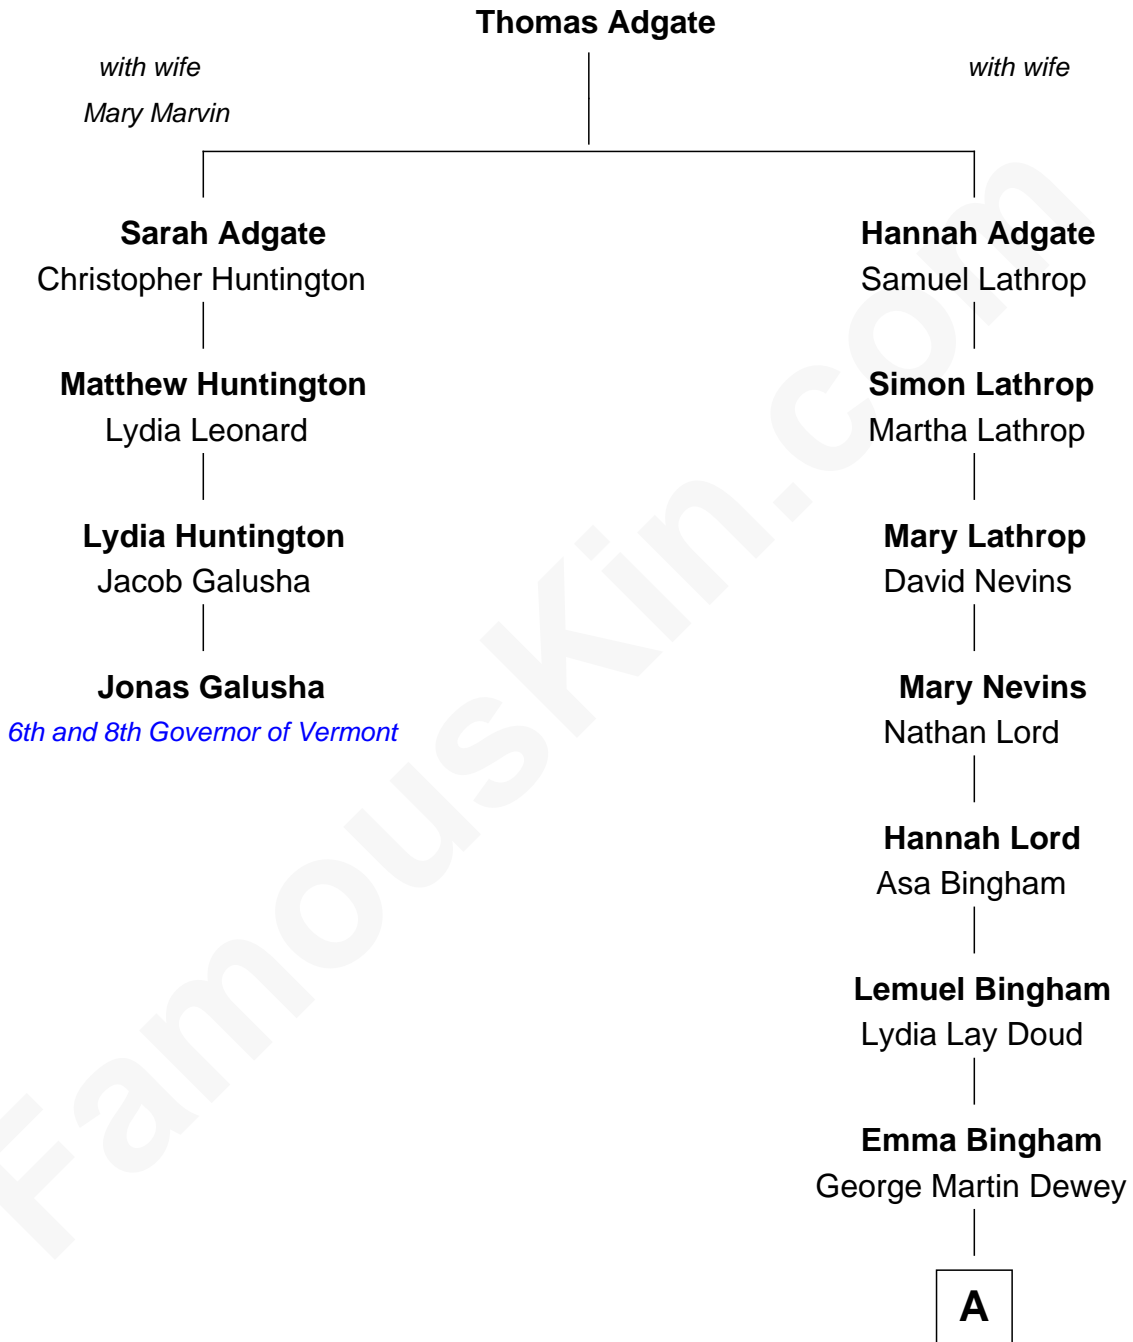

FamousKin.com

Relationship Chart of

Jonas Galusha

6th and 8th Governor of Vermont

3rd cousin 5 times removed of

Thomas Edmund Dewey

47th Governor of New York

A

George Martin Dewey

Annie L. Thomas

Thomas Edmund Dewey

47th Governor of New York

FamousKin.com