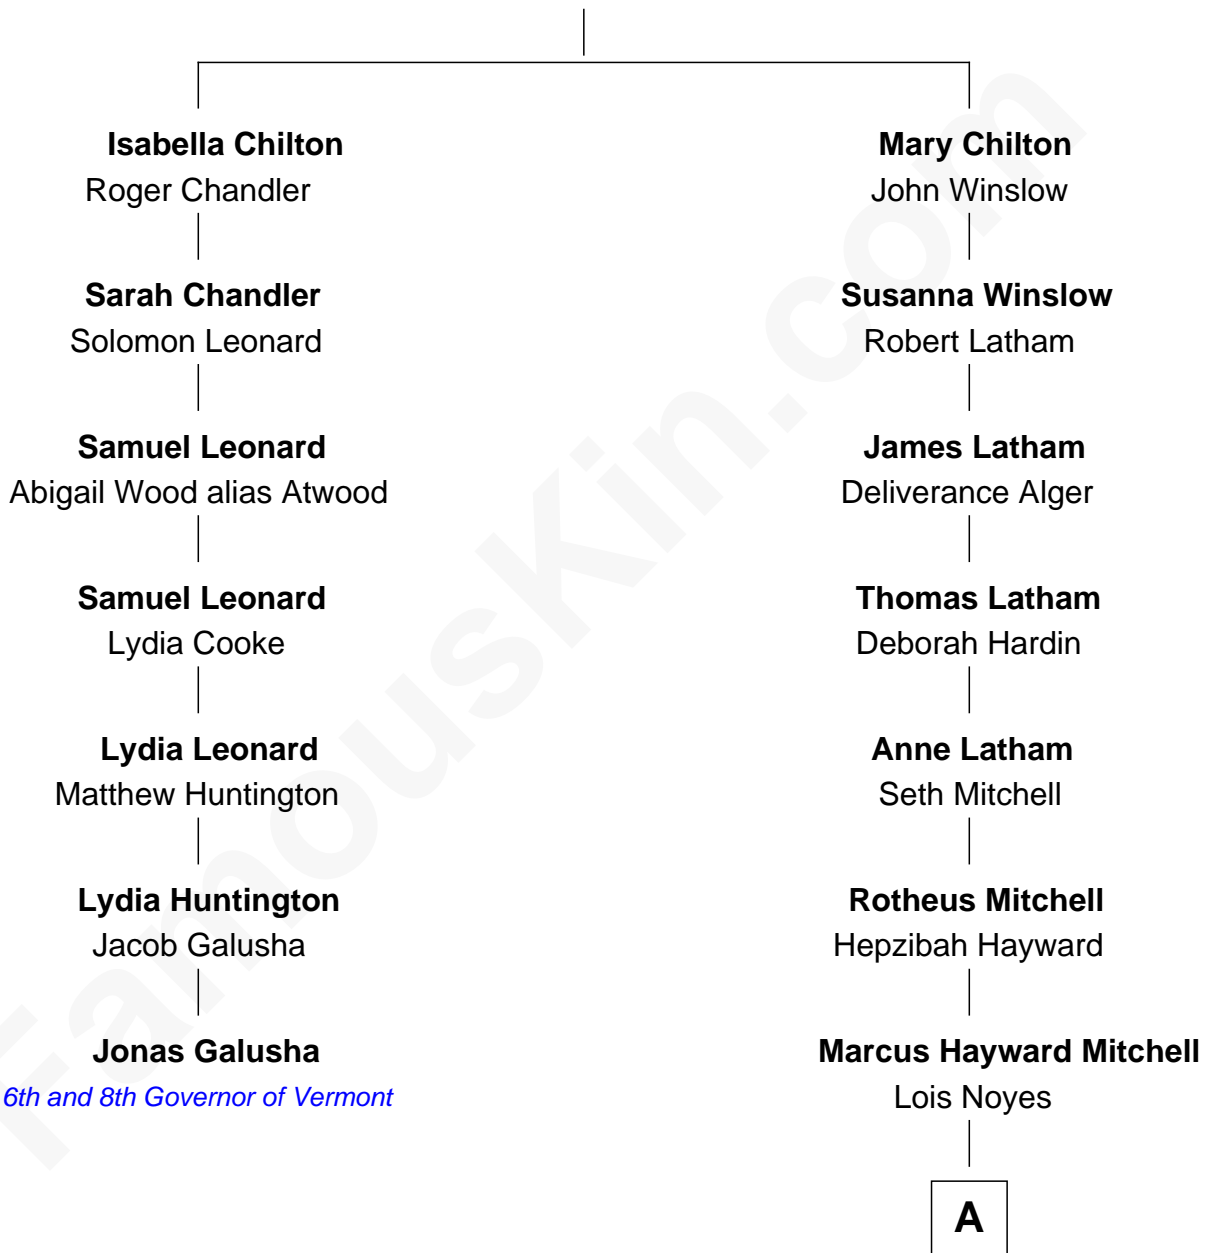

# FamousKin.com Relationship Chart of

**Jonas Galusha**

*6th and 8th Governor of Vermont*

6th cousin 5 times removed of

**Peter Fonda**

*TV and Movie Actor*

**James Chilton**

A

Marie Louise Mitchell

Allan Lanphear

Elma L. Lanphear

Henry Silas Jaynes

Herberta Elma Jaynes

William Brace Fonda

Henry Jaynes Fonda

Frances Ford Seymour

**Peter Fonda**

*TV and Movie Actor*