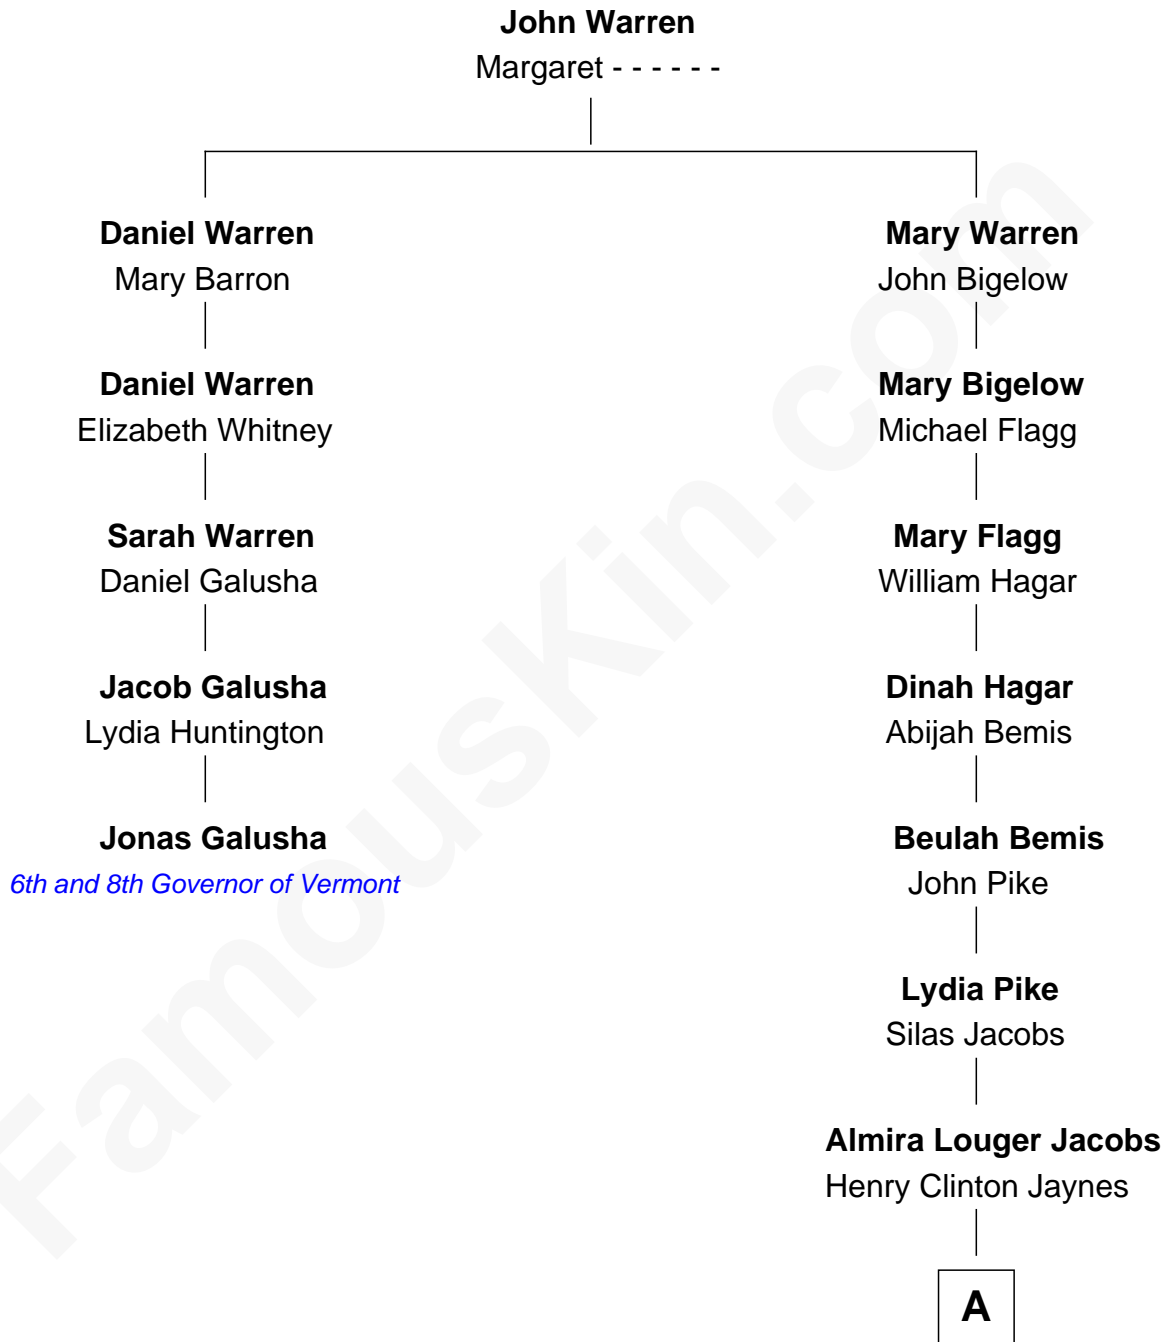

FamousKin.com Relationship Chart of

Jonas Galusha

6th and 8th Governor of Vermont

4th cousin 6 times removed of

Peter Fonda

TV and Movie Actor

A

Henry Silas Jaynes

Elma L. Lanphear

Herberta Elma Jaynes

William Brace Fonda

Henry Jaynes Fonda

Frances Ford Seymour

Peter Fonda

TV and Movie Actor