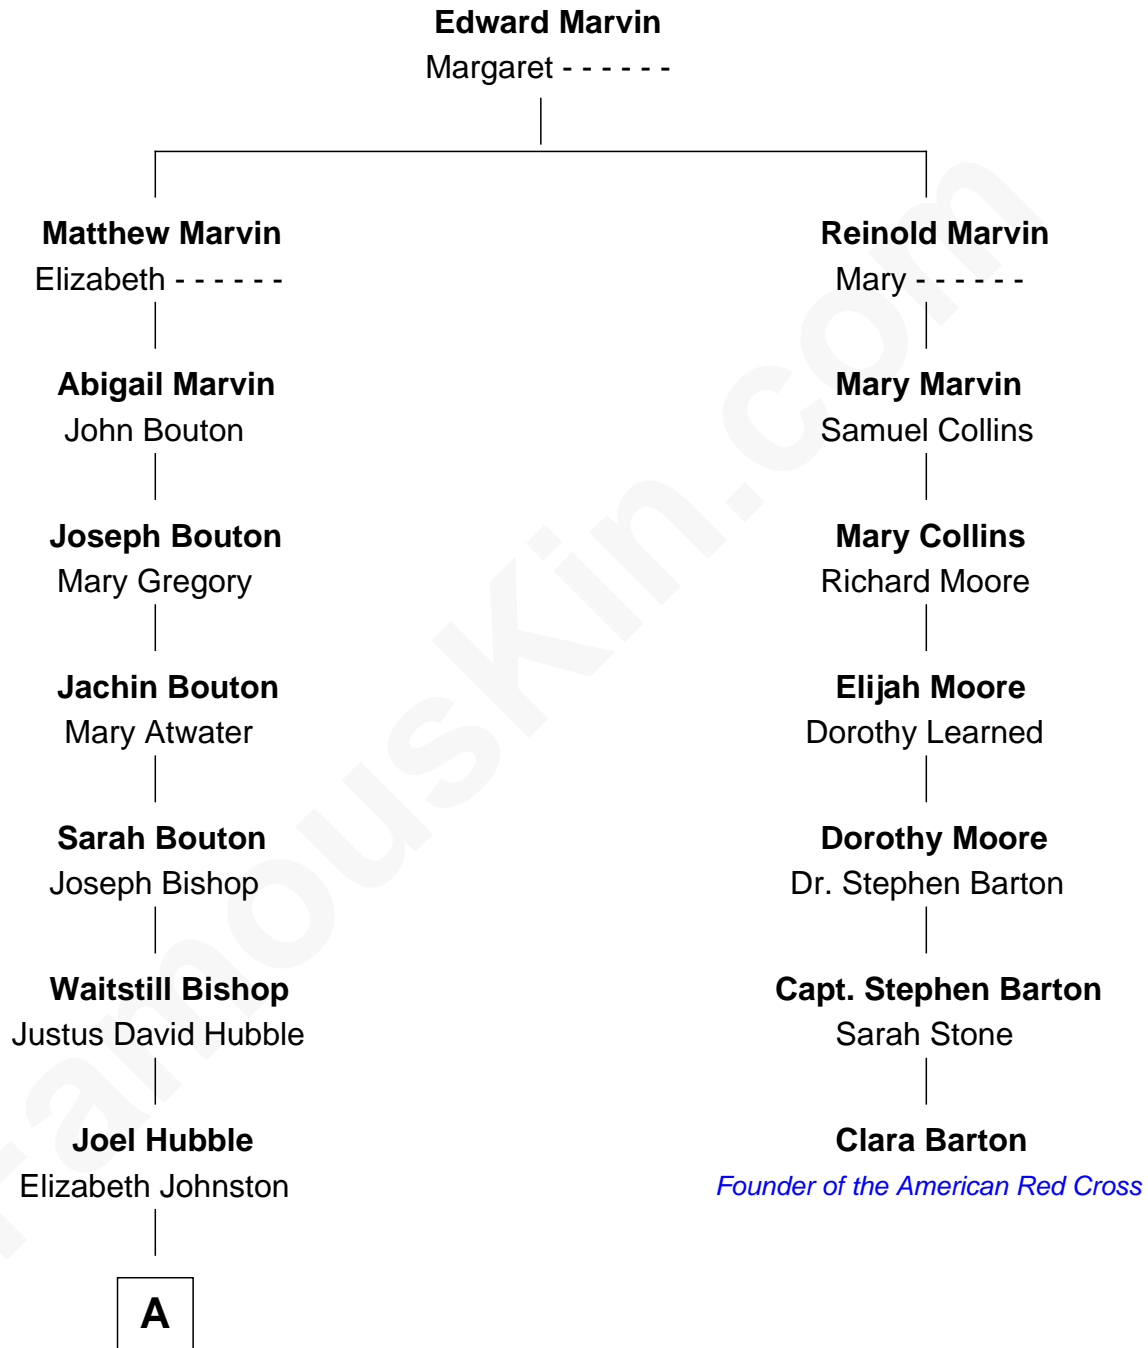

# FamousKin.com Relationship Chart of

**Edwin Hubble**

*Astronomer*

6th cousin 4 times removed of

**Clara Barton**

*Founder of the American Red Cross*

**A**

—  
**John Hubble**  
Sarah Lavinia Jones

—  
**Martin Jones Hubble**  
Mary Jane Powell

—  
**John Powell Hubble**  
Virginia Lee James

—  
**Edwin Hubble**  
*Astronomer*

FamousKin.com