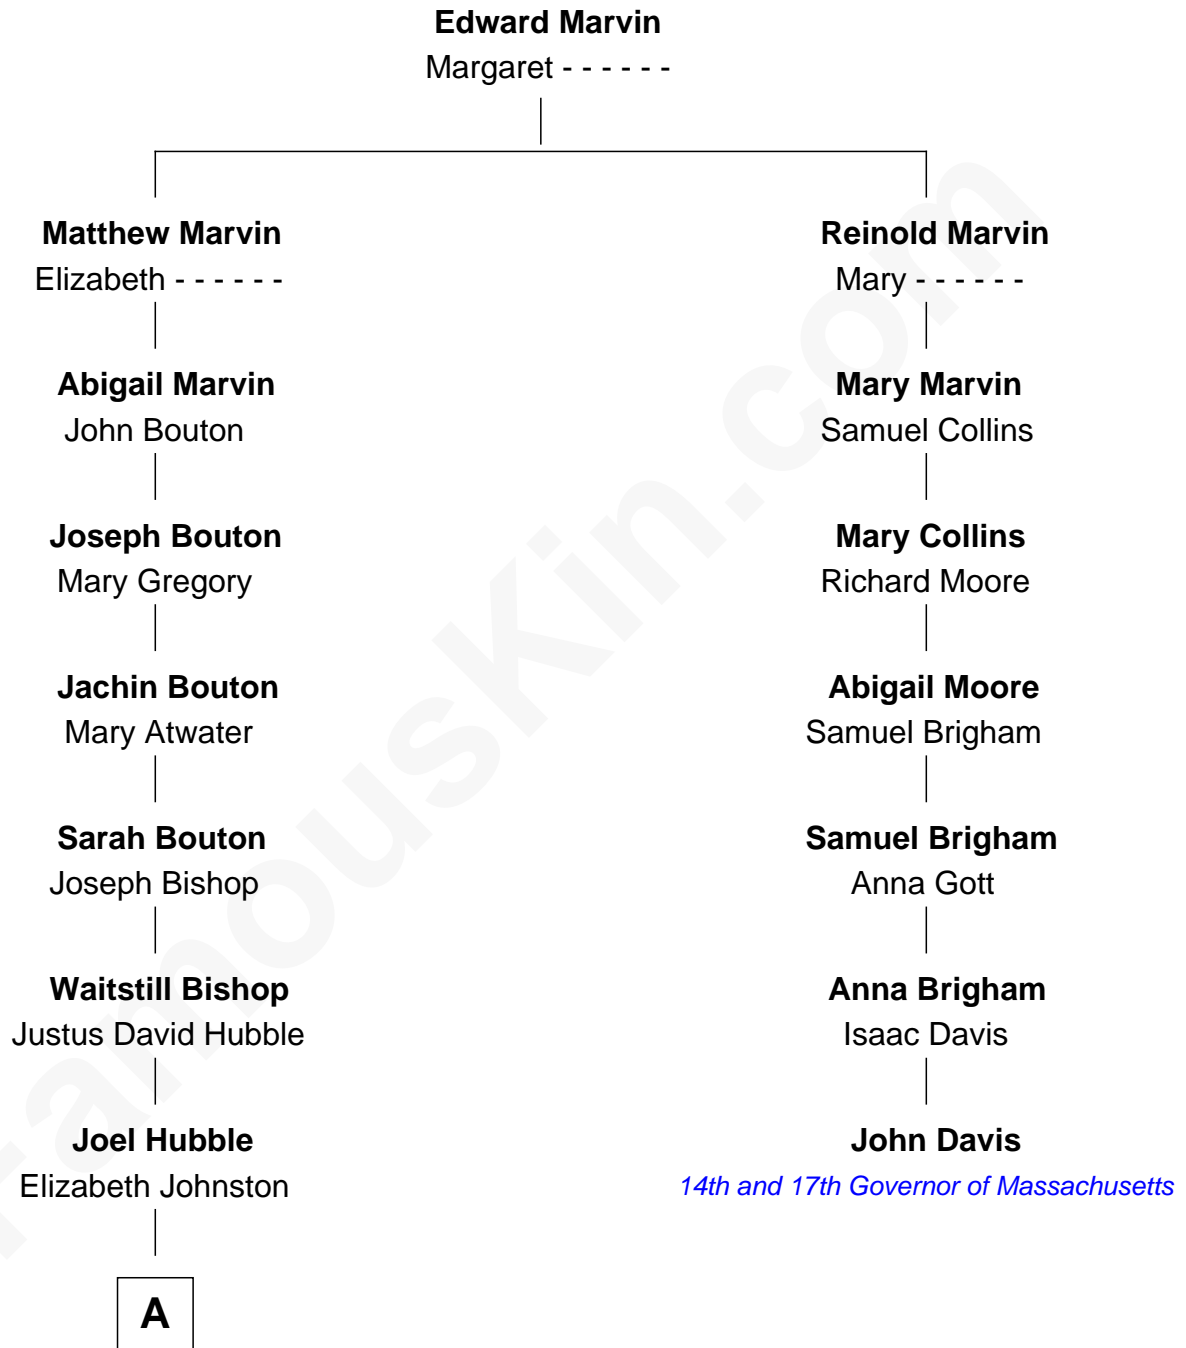

FamousKin.com Relationship Chart of

Edwin Hubble

Astronomer

6th cousin 4 times removed of

John Davis

14th and 17th Governor of Massachusetts

A

—
John Hubble
Sarah Lavinia Jones

—
Martin Jones Hubble
Mary Jane Powell

—
John Powell Hubble
Virginia Lee James

—
Edwin Hubble
Astronomer

FamousKin.com