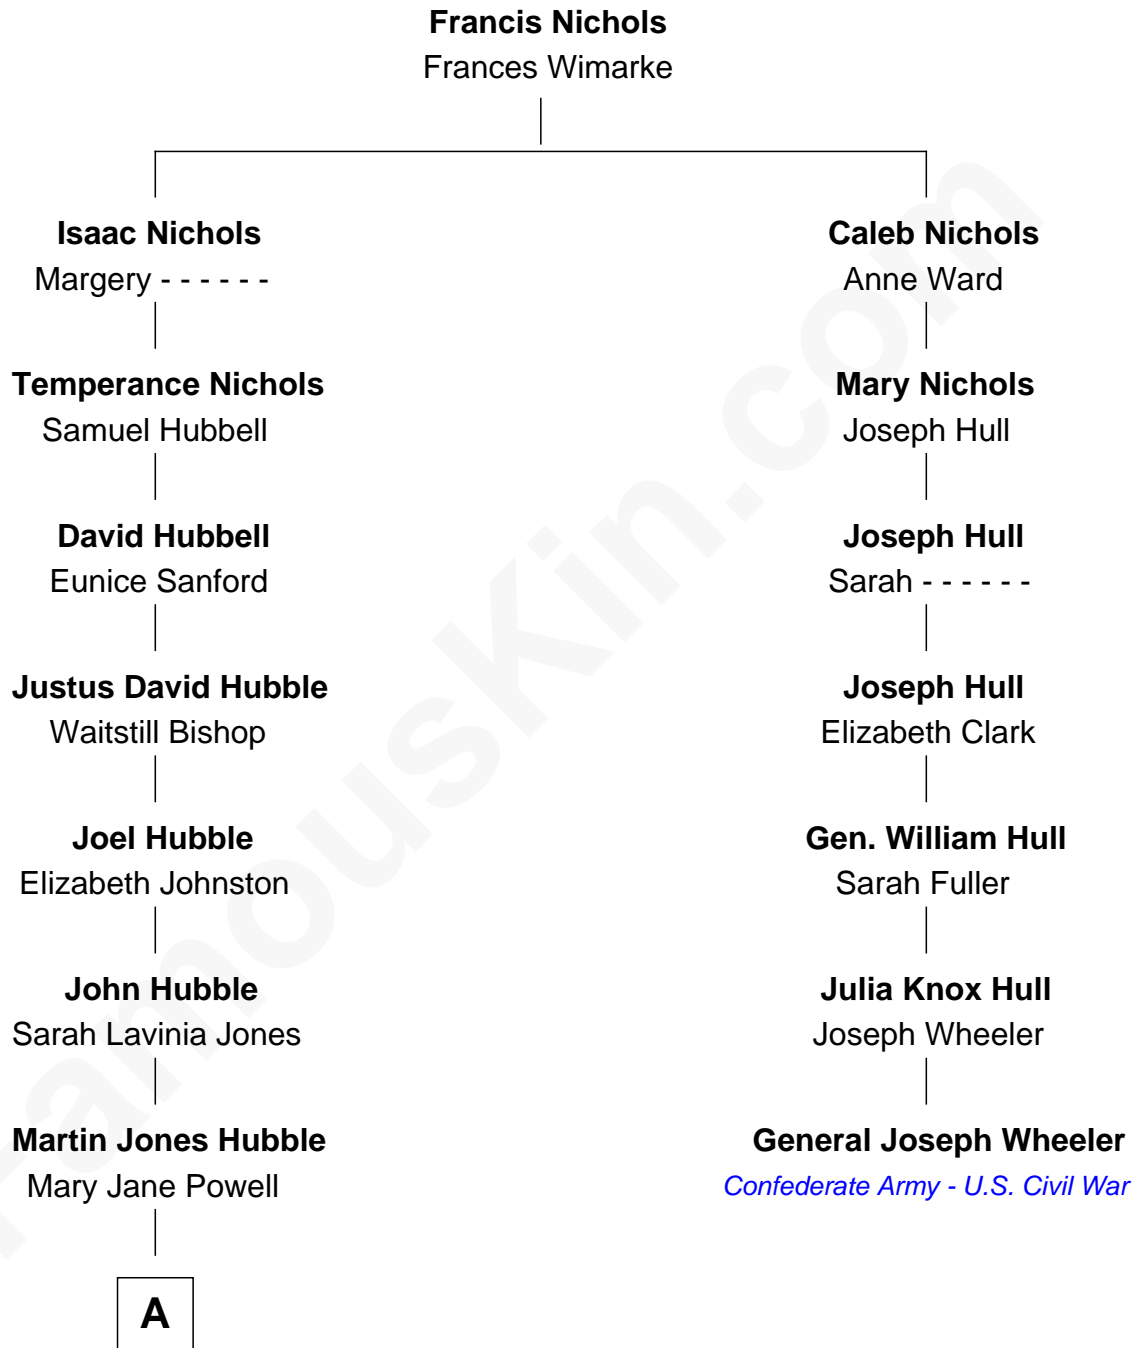

FamousKin.com Relationship Chart of

Edwin Hubble

Astronomer

6th cousin 2 times removed of

General Joseph Wheeler

Confederate Army - U.S. Civil War

A

John Powell Hubble

Virginia Lee James

Edwin Hubble

Astronomer

FamousKin.com