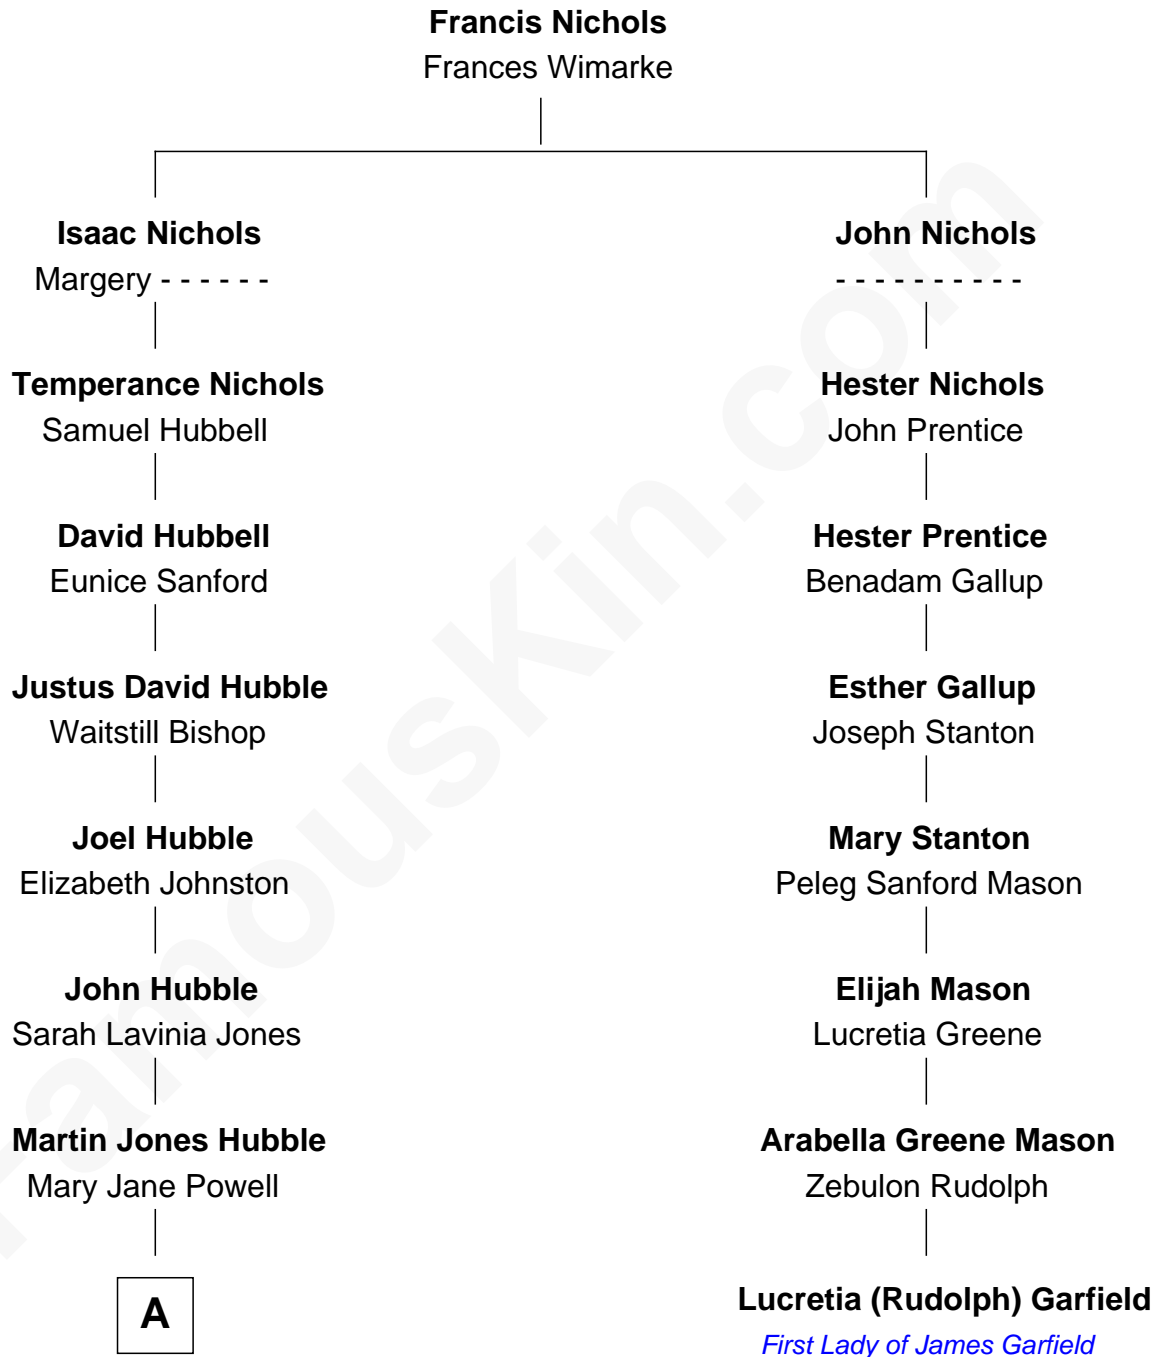

**FamousKin.com**  
**Relationship Chart of**  
**Edwin Hubble**  
*Astronomer*

7th cousin 1 time removed of  
**Lucretia (Rudolph) Garfield**  
*First Lady of President James Garfield*

**A**

John Powell Hubble

Virginia Lee James

Edwin Hubble

*Astronomer*

FamousKin.com