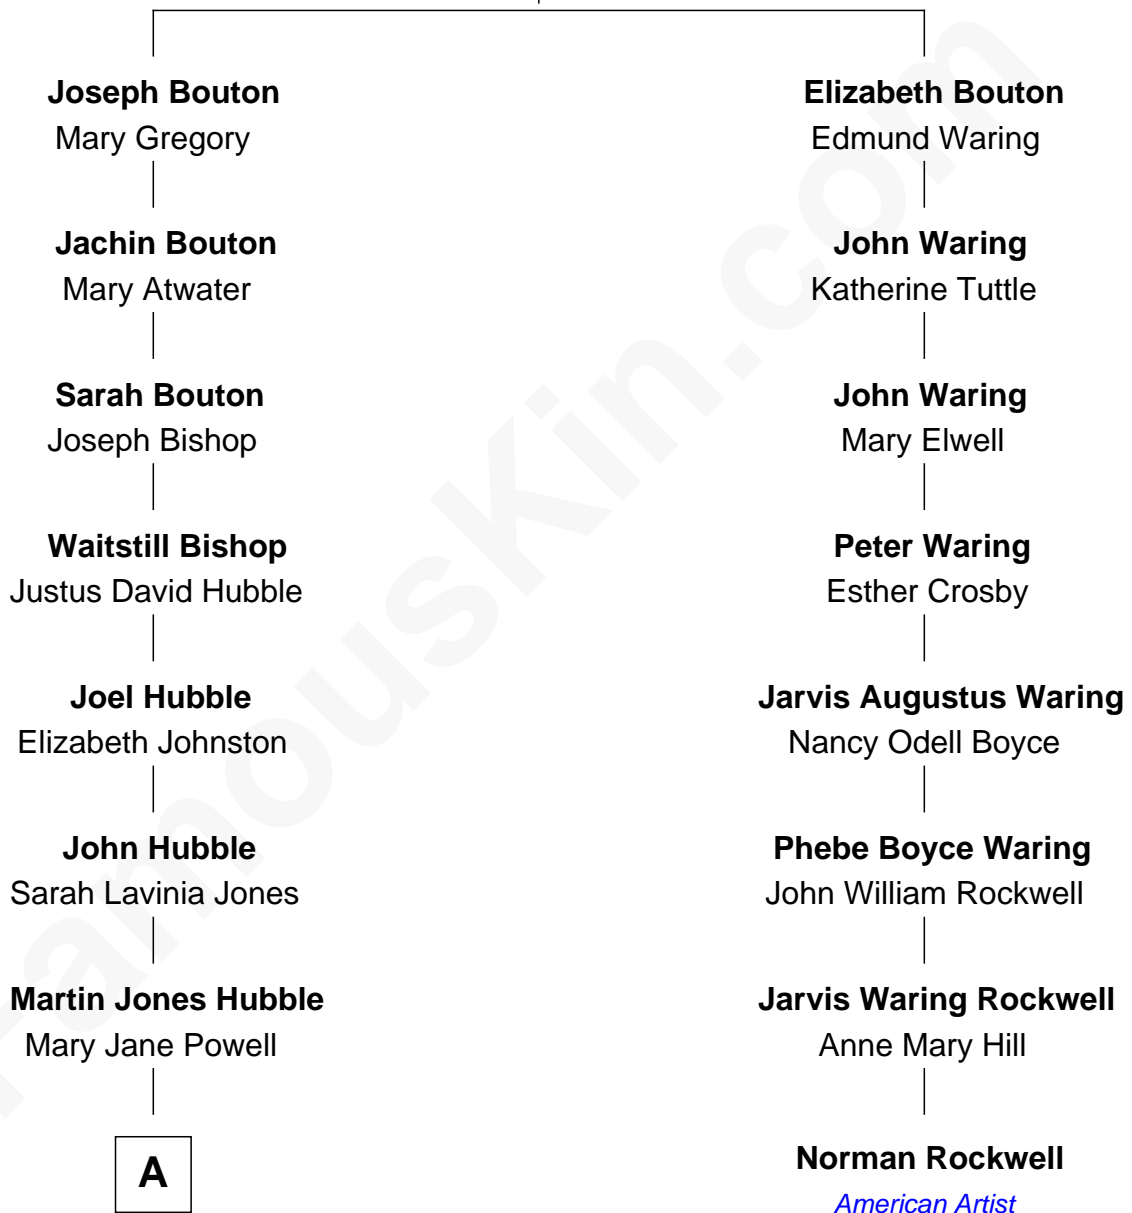

FamousKin.com Relationship Chart of

Edwin Hubble

Astronomer

7th cousin 1 time removed of

Norman Rockwell

American Artist

John Bouton

Abigail Marvin

A

John Powell Hubble

Virginia Lee James

Edwin Hubble

Astronomer

FamousKin.com