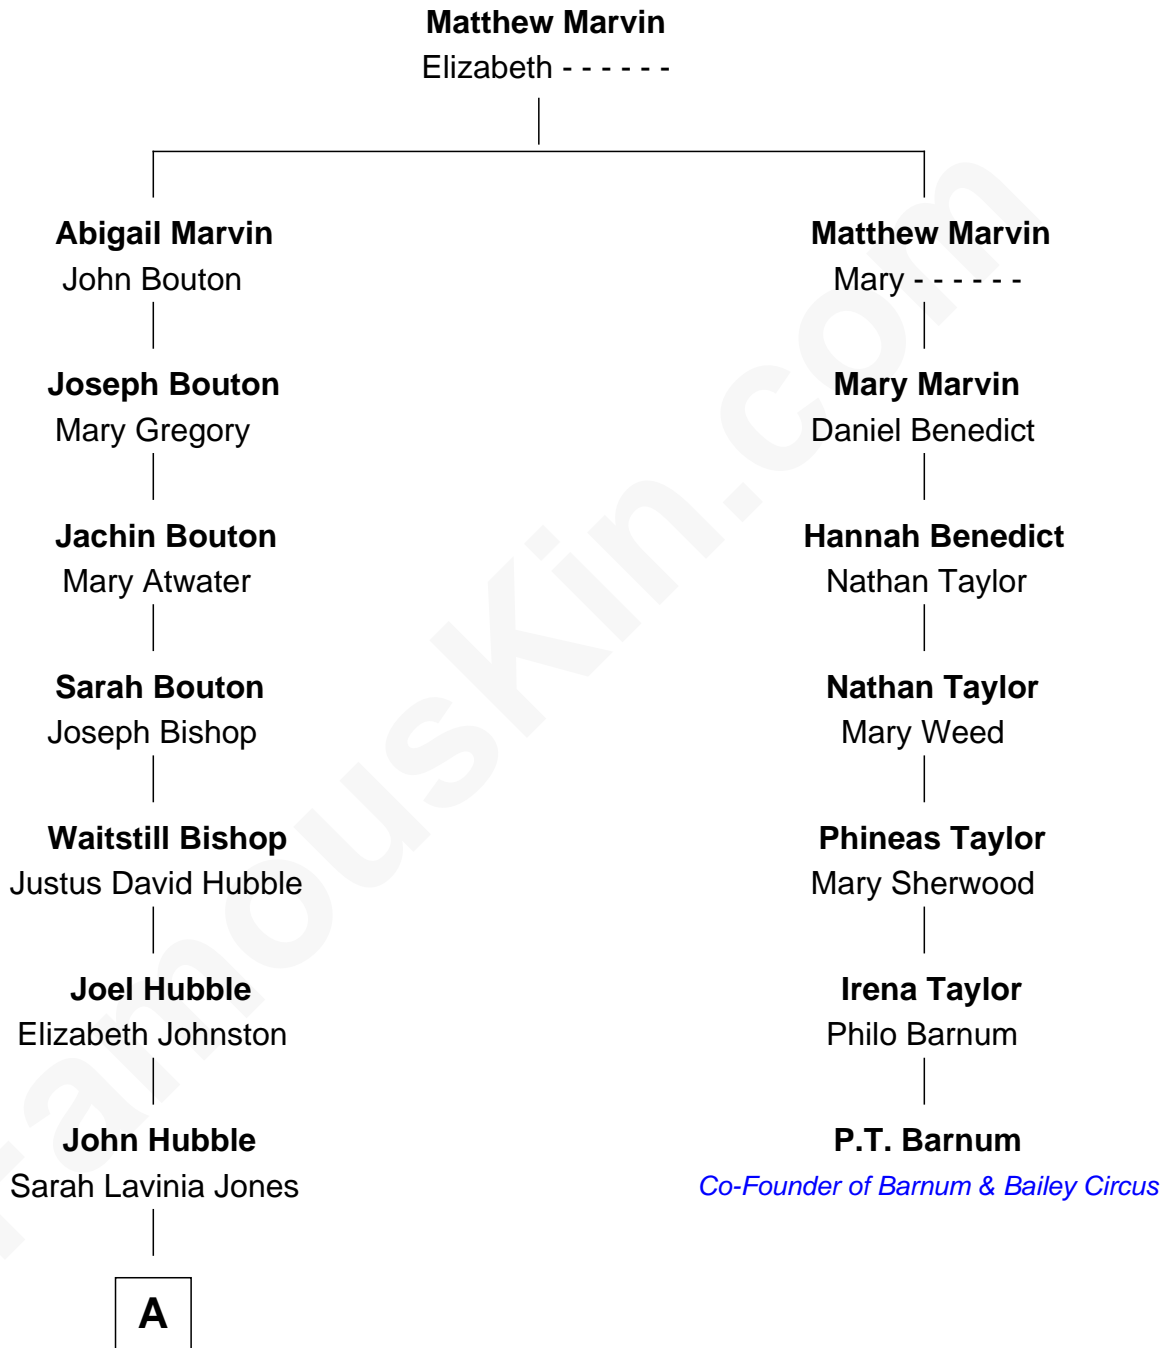

FamousKin.com Relationship Chart of

Edwin Hubble

Astronomer

6th cousin 3 times removed of

P.T. Barnum

Co-Founder of Barnum & Bailey Circus

A

—
Martin Jones Hubble

Mary Jane Powell

—
John Powell Hubble

Virginia Lee James

—
Edwin Hubble

Astronomer

FamousKin.com