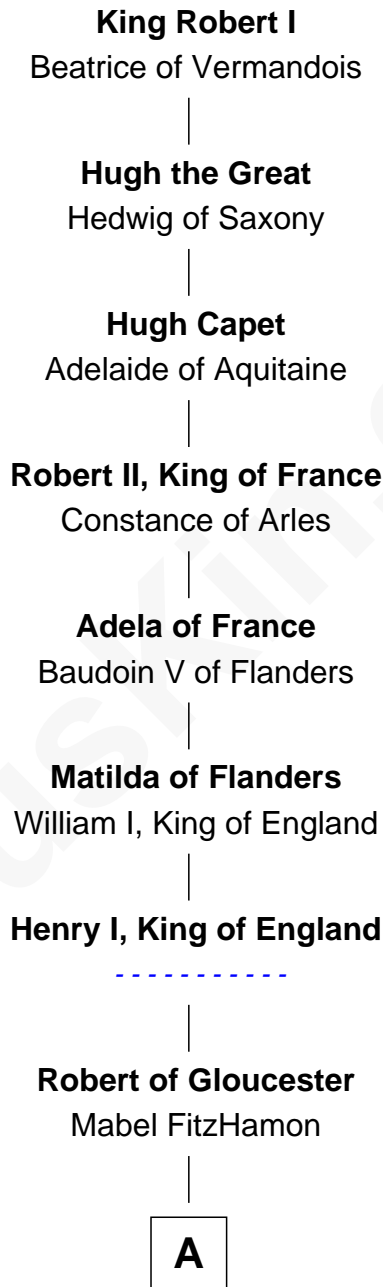

# FamousKin.com Relationship Chart of

**Edwin Hubble**

*Astronomer*

35th Great-grandson of

**King Robert I**

*King of France*

**A**

**Maud of Gloucester**  
Sir Ranulf de Gernons

**Hugh de Kevelioc**

**Amice de Chester**  
Ralph de Mainwaring

**Bertrade de Mainwaring**  
Henry de Audley

**Emma de Audley**  
Gruffudd ap Madog

**Magred ferch Gruffudd**  
Sir John Arderne

**Sir John Arderne**  
Ellen de Wastenays

**Matilda Arderne**  
Robert Legh

**Agnes Legh**  
Roger Hulton

Probable

**Adam Hulton**

**B**

**B**

**Roger Hulton**

Elena Hulton

Mary - - - - -

**Thomas Gregory**

Dorothy Beeston

**John Gregory**

Alice - - - - -

**Henry Gregory**

**John Gregory**

Sarah - - - - -