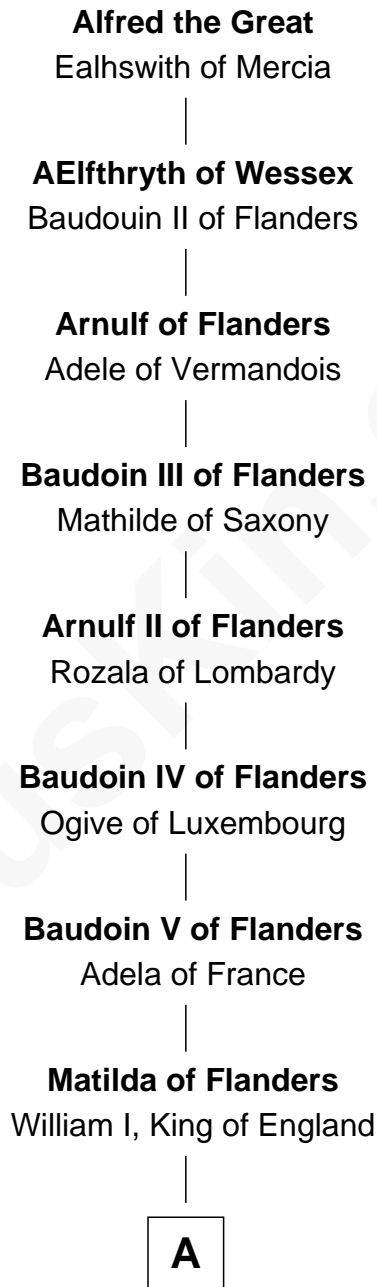

FamousKin.com Relationship Chart of

Edwin Hubble

Astronomer

37th Great-grandson of

Alfred the Great

King of the Anglo-Saxons

A

Henry I, King of England