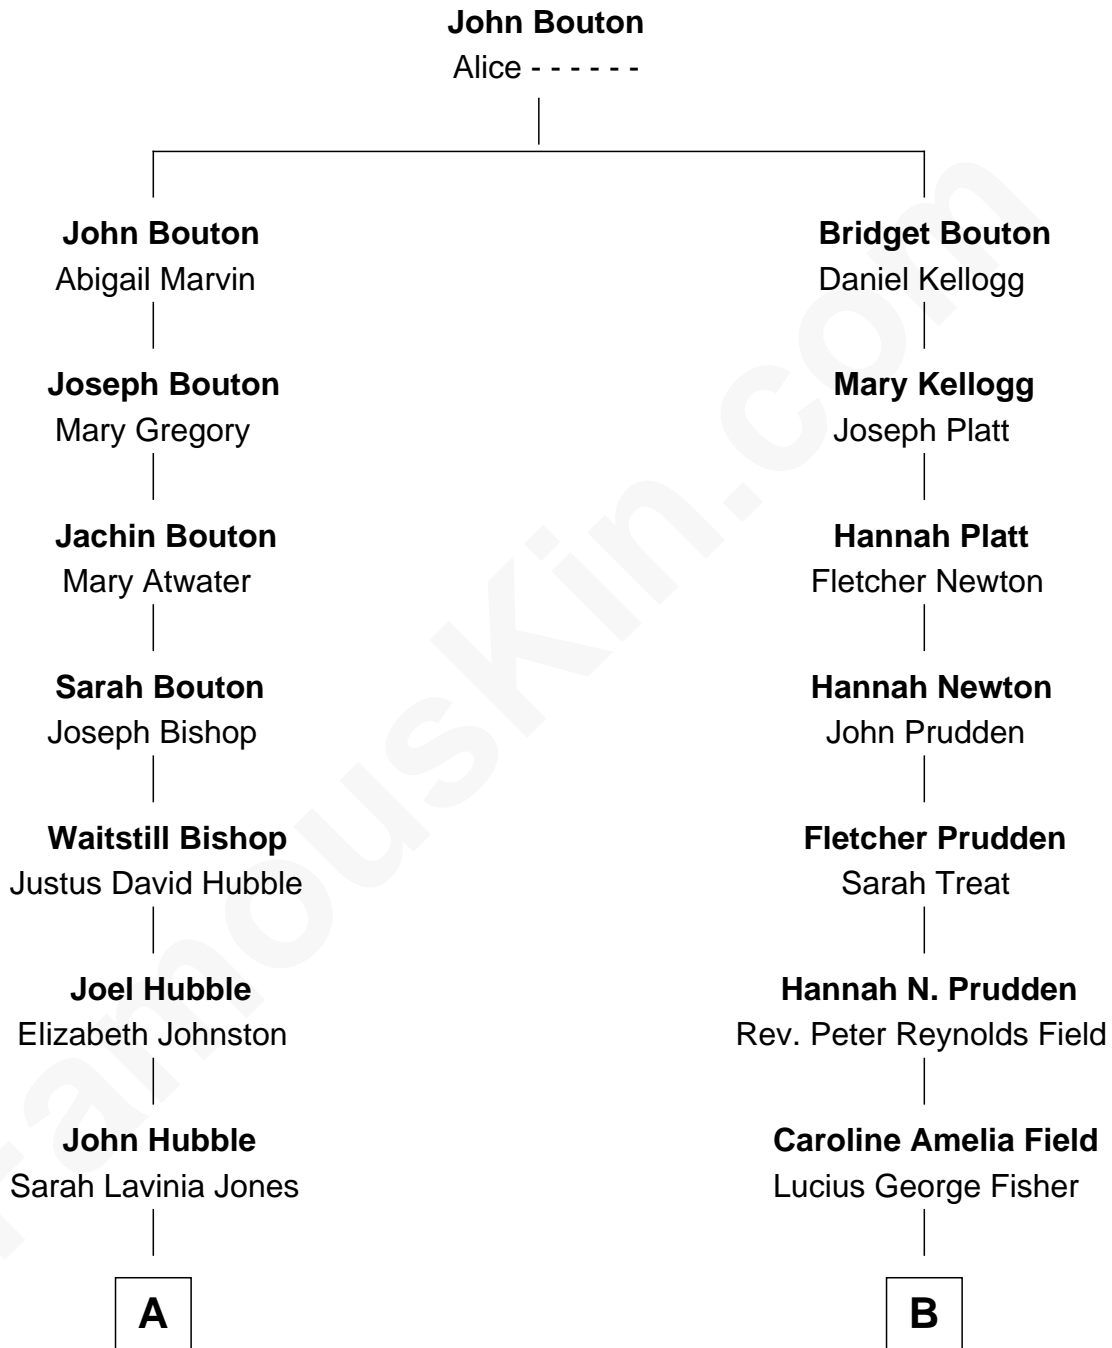

FamousKin.com
Relationship Chart of
Edwin Hubble
Astronomer

9th cousin 2 times removed of
Jodie Foster
Movie Actress

A

Martin Jones Hubble

Mary Jane Powell

John Powell Hubble

Virginia Lee James

Edwin Hubble

Astronomer

B

Lucius George Fisher

Katherine Louise Eddy

Alice Eddy Fisher

Alexis Caldwell Foster

Lucius Fisher Foster

Constance Marie Robertson