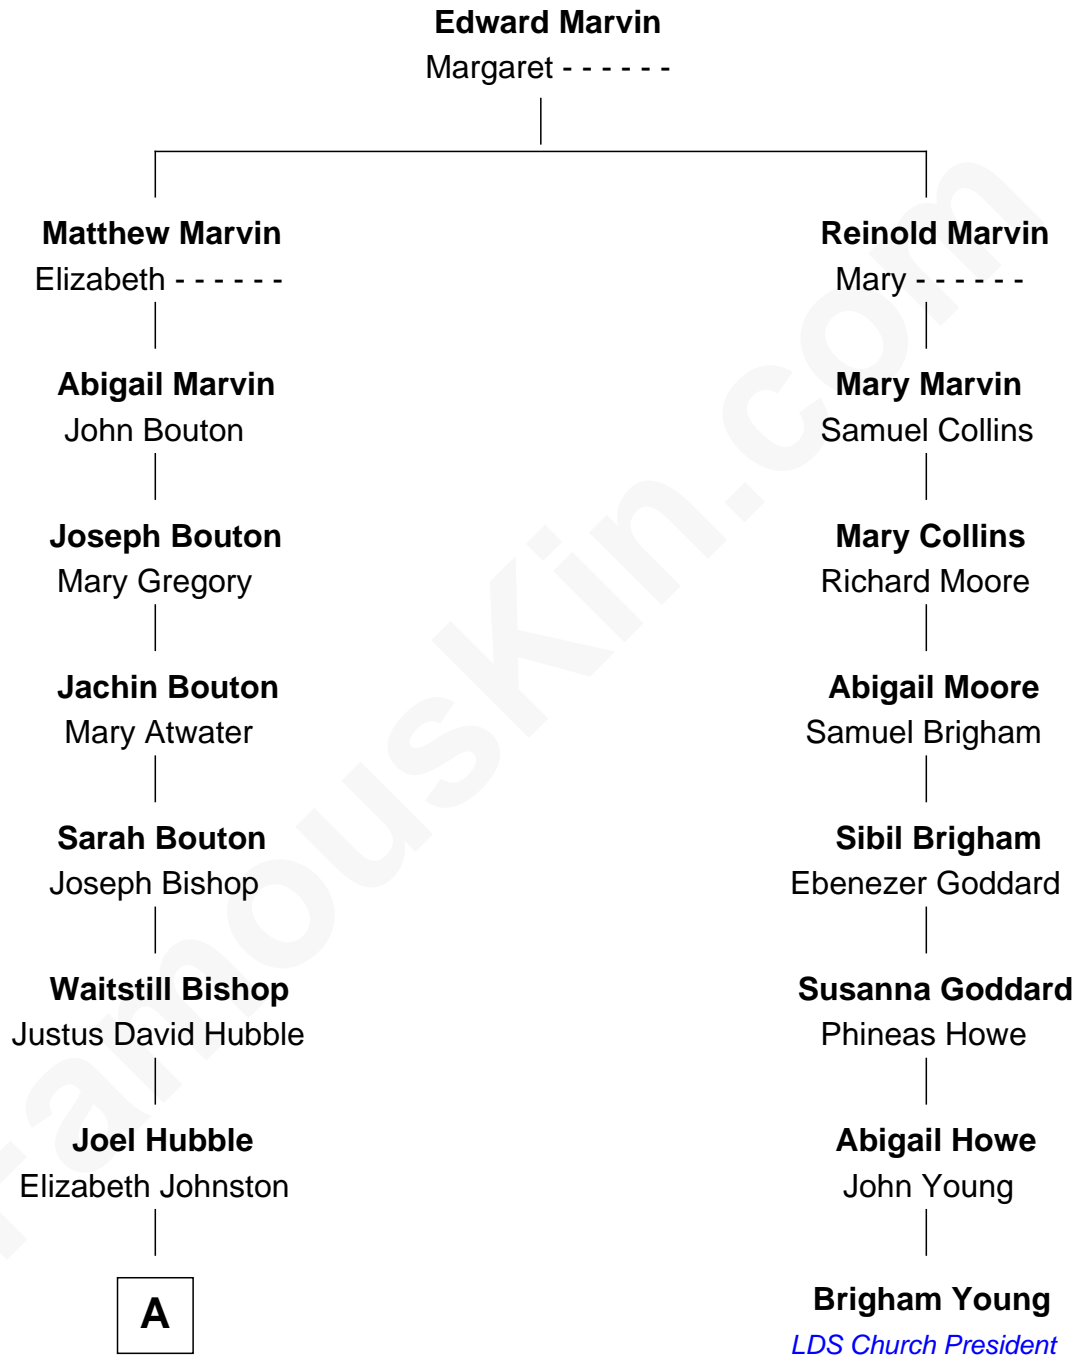

FamousKin.com Relationship Chart of

Edwin Hubble

Astronomer

7th cousin 3 times removed of

Brigham Young

2nd President of the Mormon Church

A

—
John Hubble
Sarah Lavinia Jones

—
Martin Jones Hubble
Mary Jane Powell

—
John Powell Hubble
Virginia Lee James

—
Edwin Hubble
Astronomer

FamousKin.com