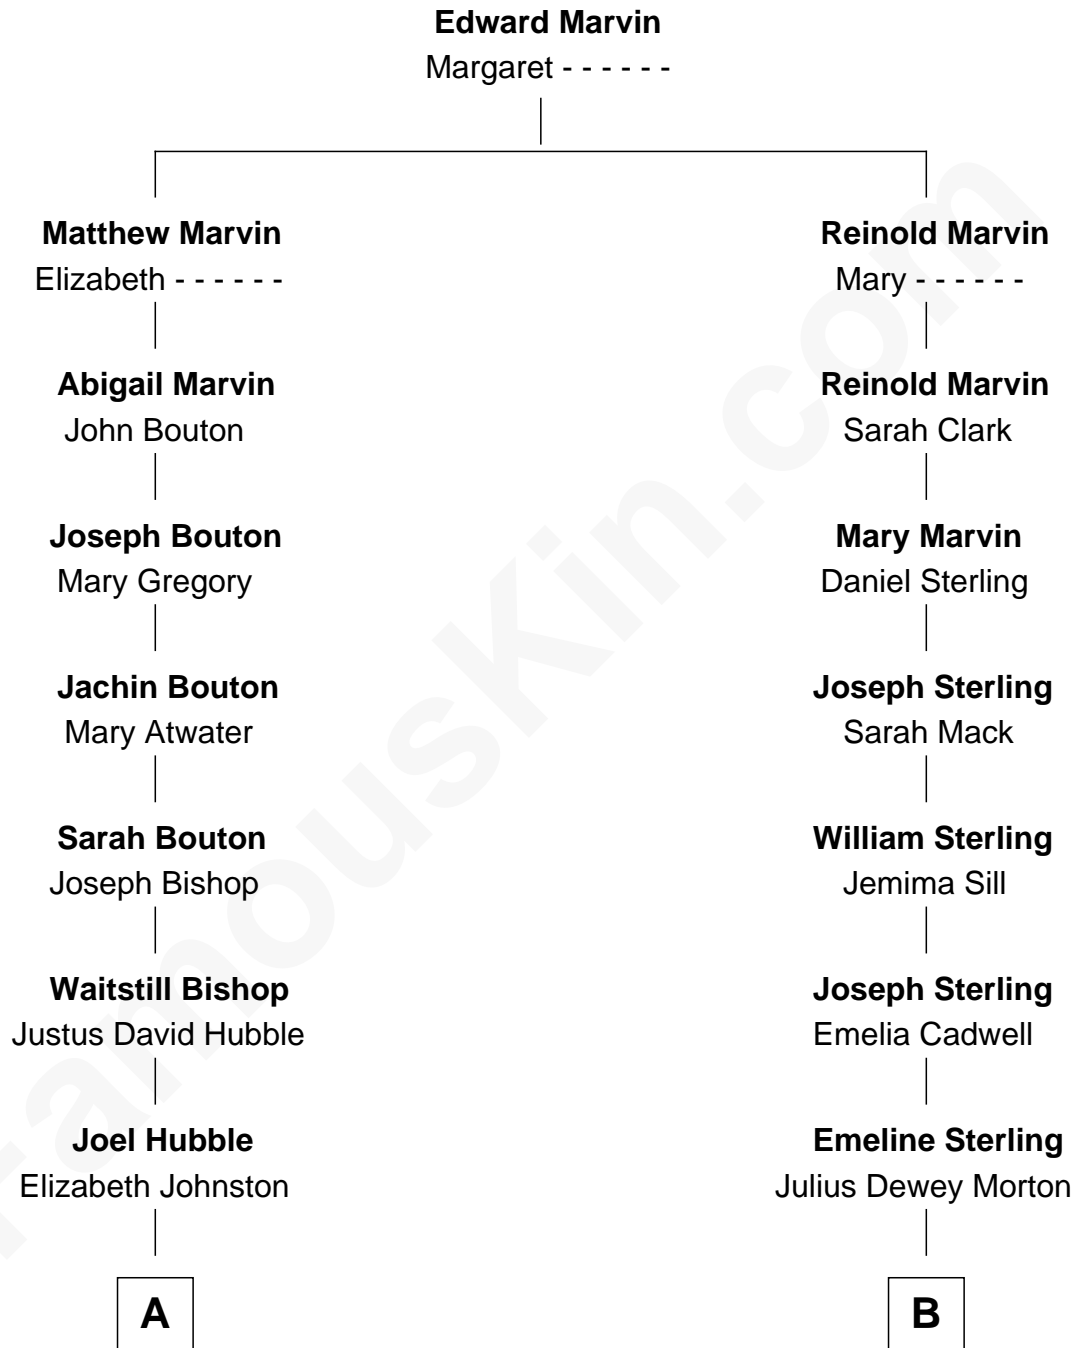

FamousKin.com Relationship Chart of

Edwin Hubble

Astronomer

8th cousin 2 times removed of

Joy Morton

Founder of Morton Salt Company

FamousKin.com