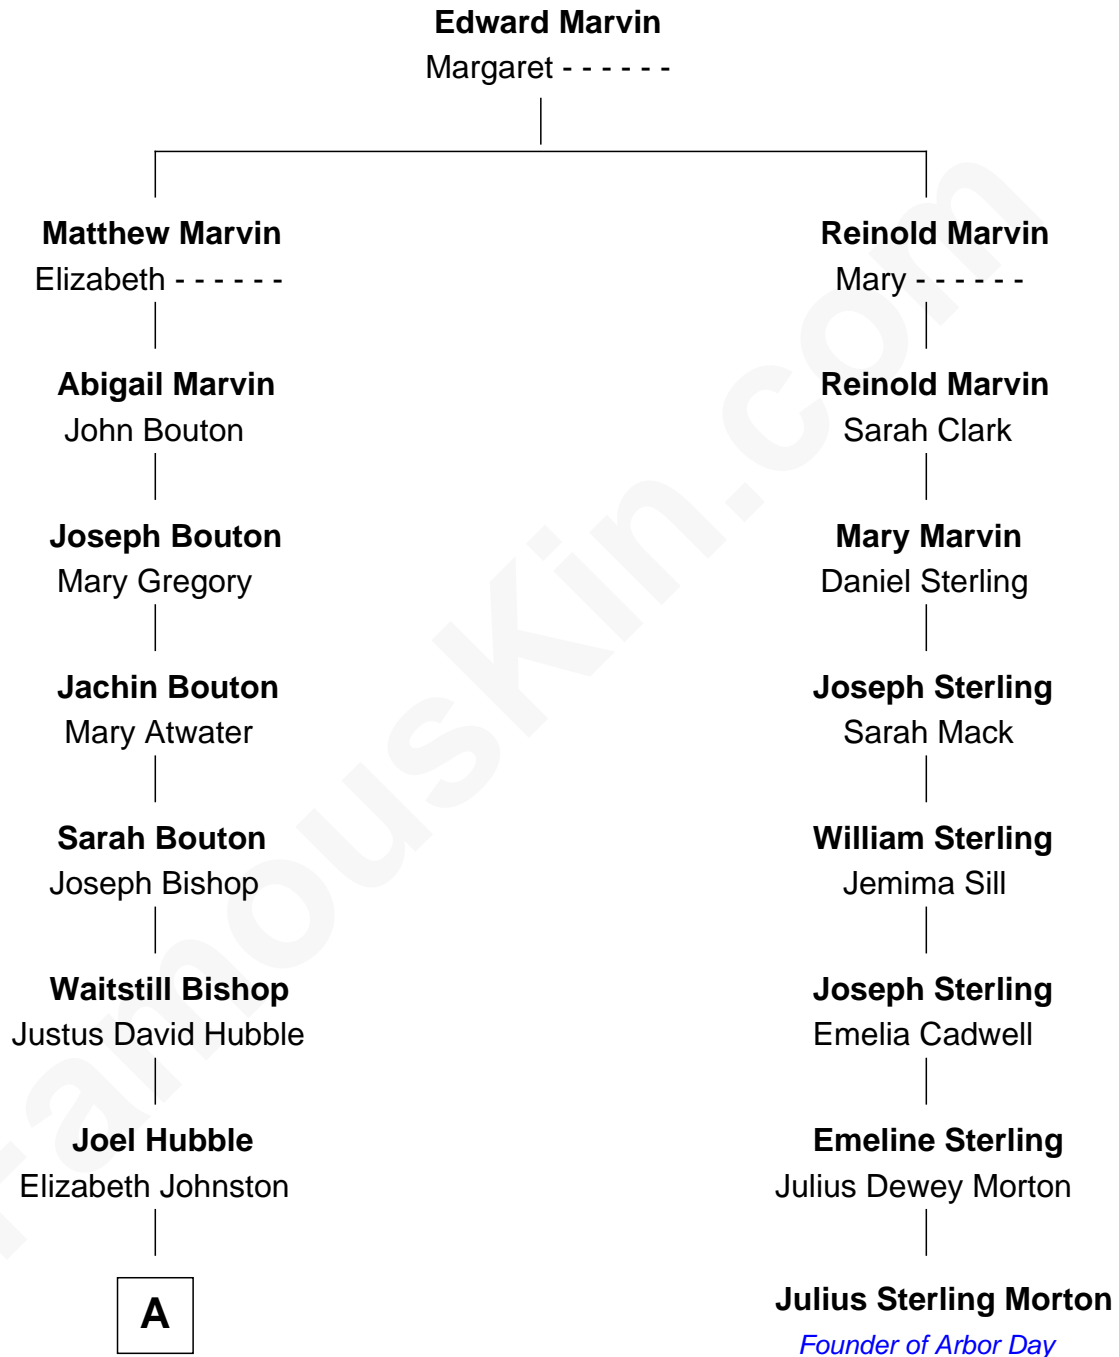

FamousKin.com Relationship Chart of

Edwin Hubble

Astronomer

7th cousin 3 times removed of

Julius Sterling Morton

Founder of Arbor Day

A

—
John Hubble
Sarah Lavinia Jones

—
Martin Jones Hubble
Mary Jane Powell

—
John Powell Hubble
Virginia Lee James

—
Edwin Hubble
Astronomer

FamousKin.com