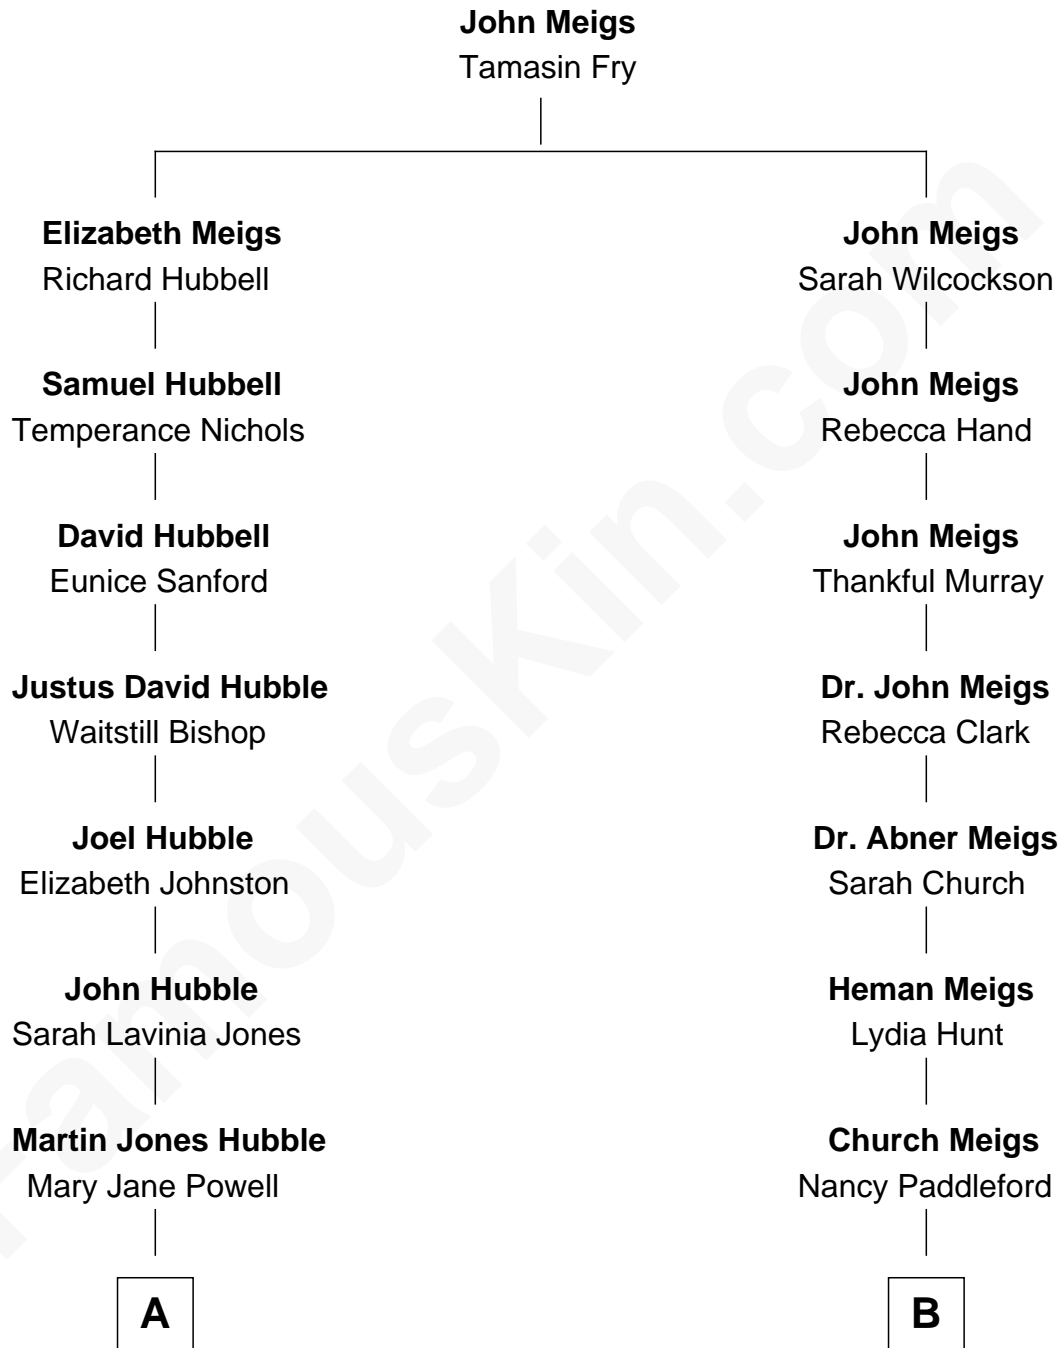

FamousKin.com Relationship Chart of

Edwin Hubble

Astronomer

8th cousin of

Merrill C. Meigs

Publisher, Chicago Herald & Examiner

A

John Powell Hubble

Virginia Lee James

Edwin Hubble

Astronomer

B

Church Paddleford Meigs

Juliana Smith Burrell

Merrill C. Meigs

Publisher, Chicago Herald & Examiner