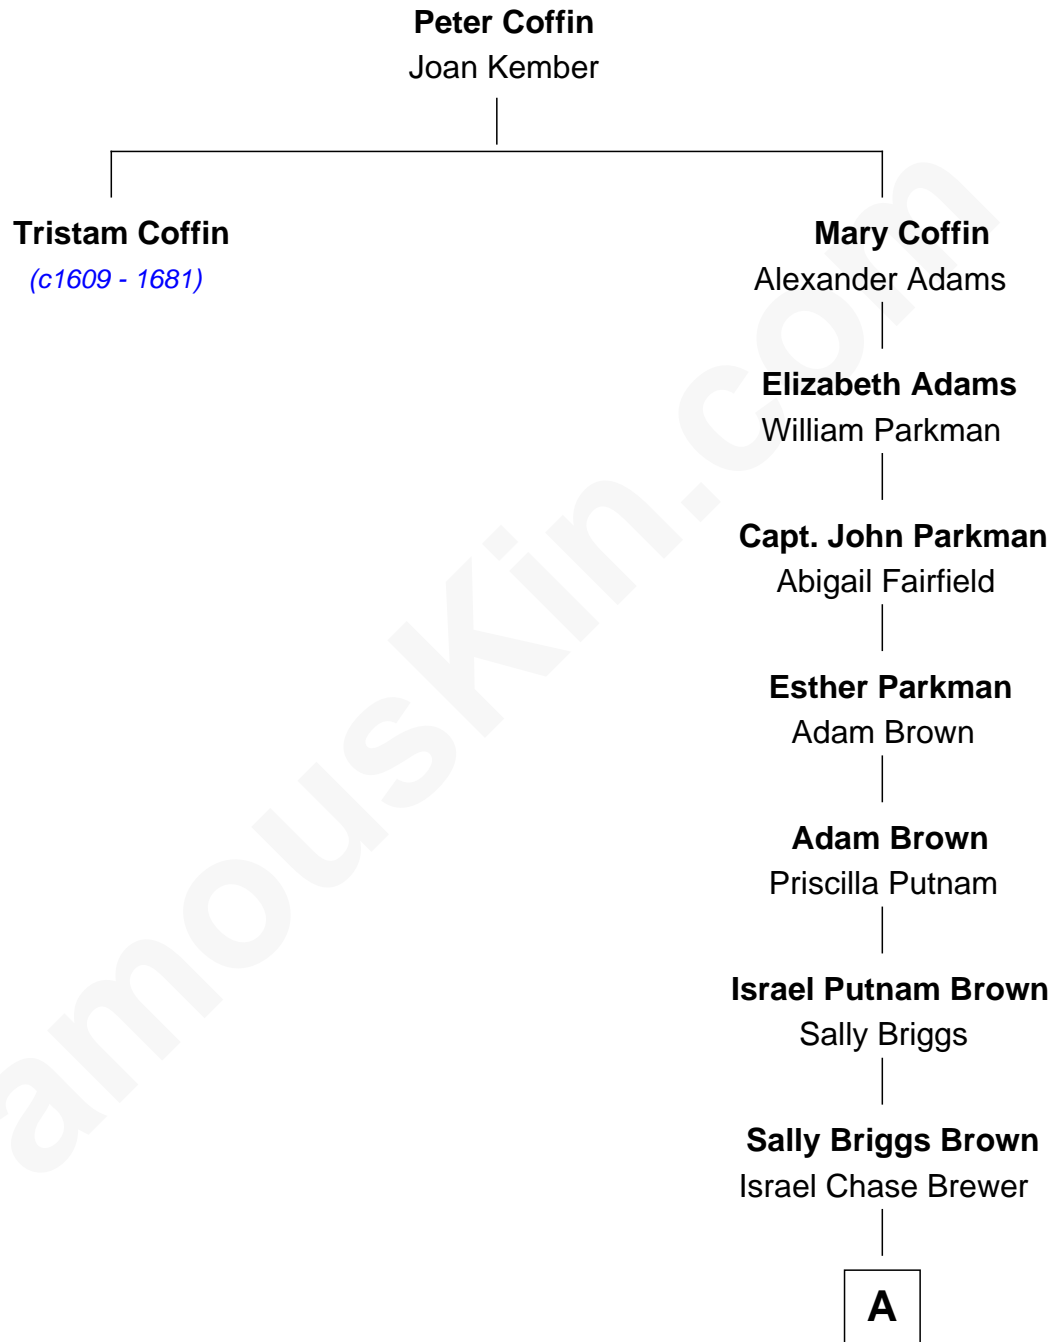

FamousKin.com Relationship Chart of

Tristram Coffin

(c1609 - 1681)

7th great-granduncle of

Calvin Coolidge

30th U.S. President

A

Sarah Almeda Brewer
Calvin Galusha Coolidge

Col. John Calvin Coolidge
Victoria Josephine Moor

Calvin Coolidge
30th U.S. President

FamousKin.com