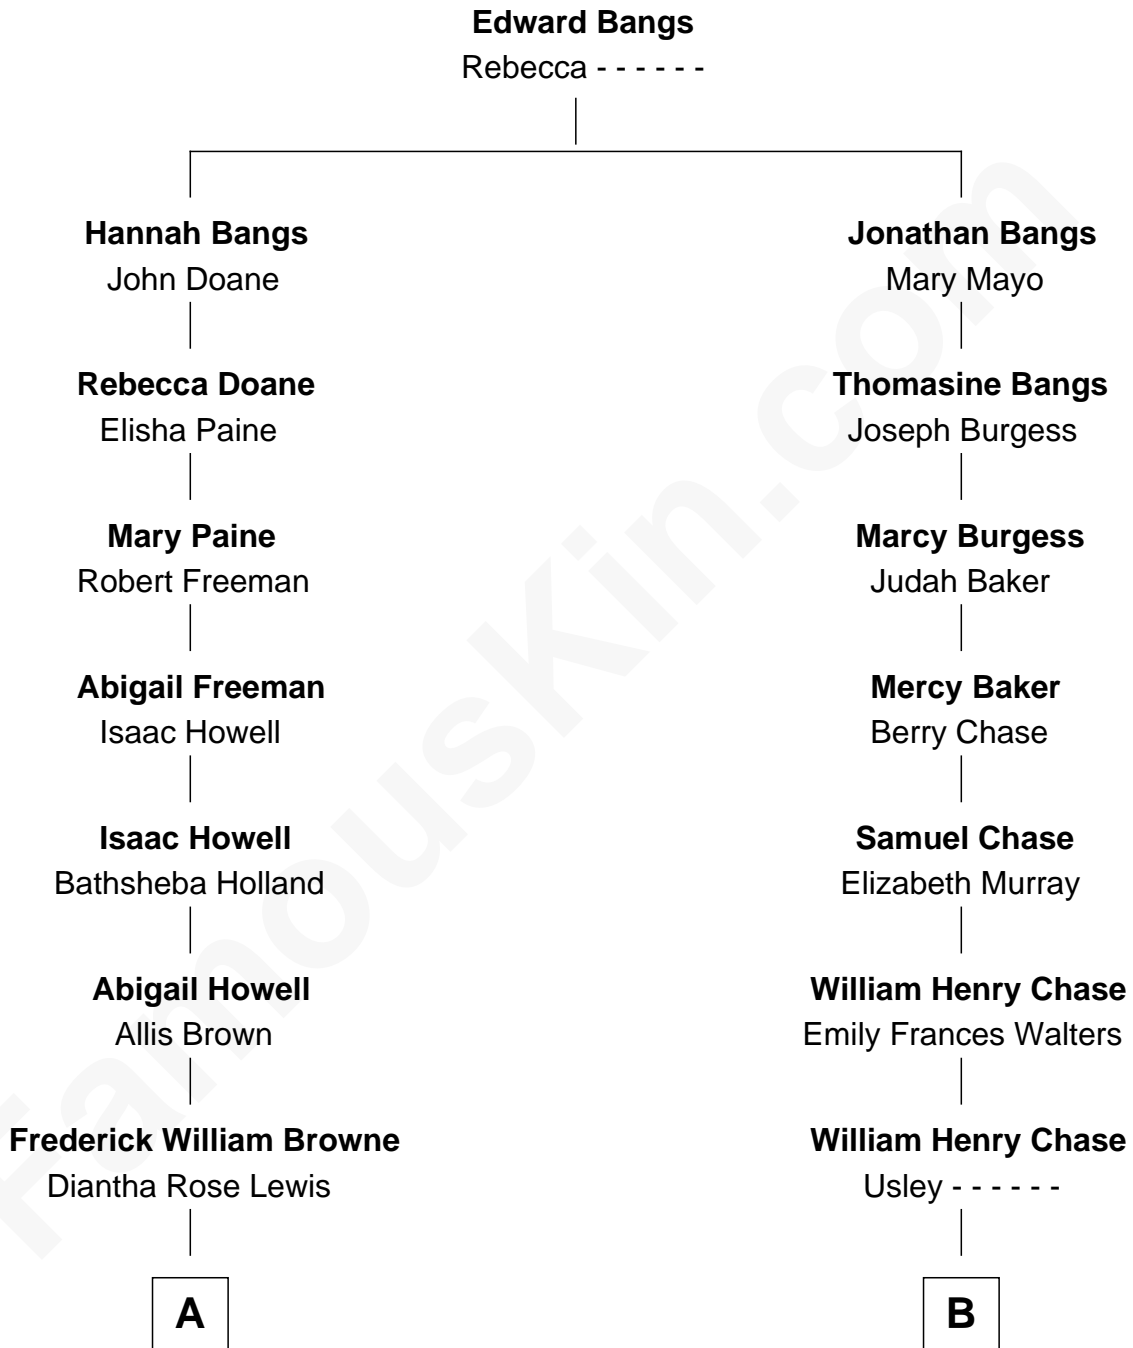

FamousKin.com Relationship Chart of

Jackson Browne
Singer and Songwriter

9th cousin 2 times removed of

Pete Buttigieg
19th U.S. Secretary of Transportation

A

Clyde Nelson Browne

Edith Grace Wassum

Clyde Jack Browne

Beatrice Amanda Dahl

Jackson Browne

Singer and Songwriter

B

Lena Chase

William Henry Neal

William Caswell Neal

Maye Louise Rasar

Zoe Anne Neal

Dr. John Willard Montgomery

Jennifer Anne Montgomery

Joseph Anthony Buttigieg

Pete Buttigieg

U.S. Secretary of Transportation