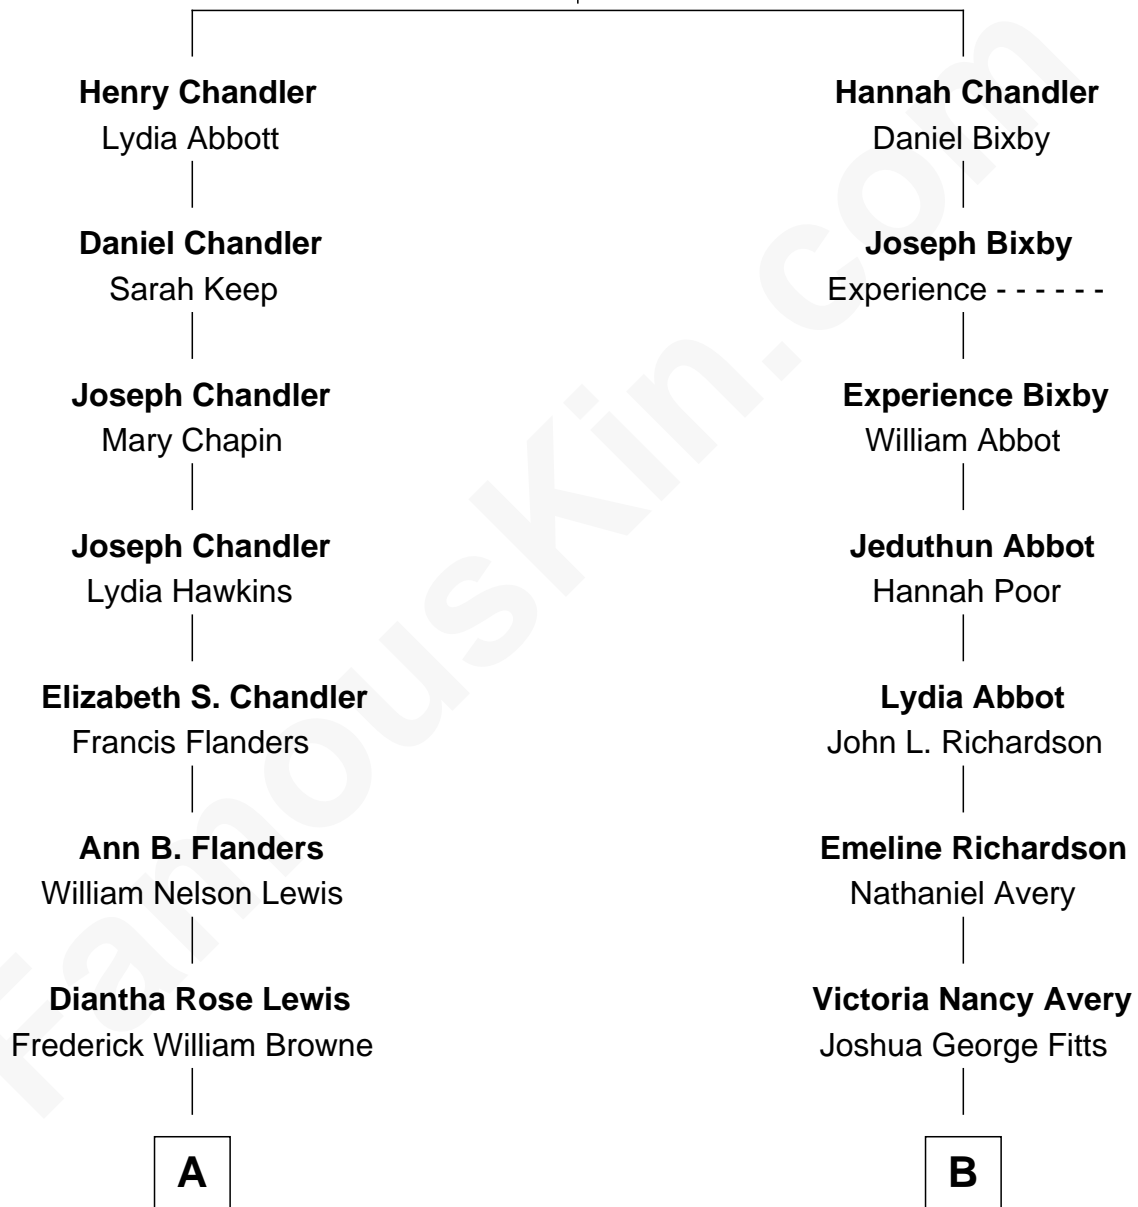

FamousKin.com Relationship Chart of

Jackson Browne

Singer and Songwriter

9th cousin 1 time removed of

Mickey Rourke

Movie Actor

Thomas Chandler

Hannah Brewer

A

Clyde Nelson Browne

Edith Grace Wassum

Clyde Jack Browne

Beatrice Amanda Dahl

Jackson Browne

Singer and Songwriter

B