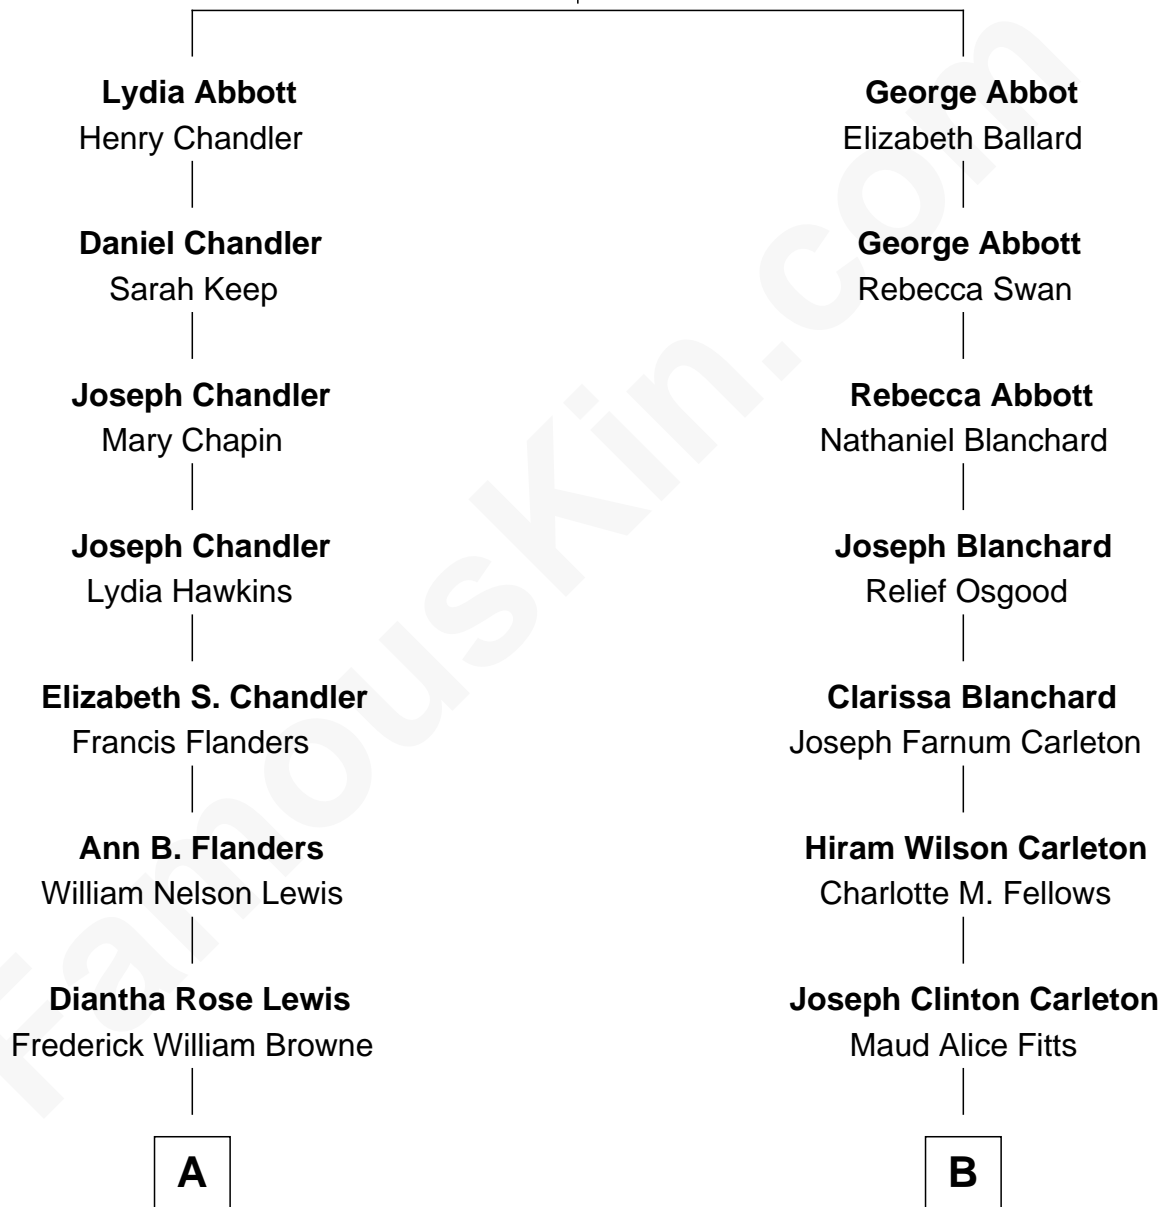

# FamousKin.com Relationship Chart of

**Jackson Browne**  
*Singer and Songwriter*

9th cousin of

**Mickey Rourke**  
*Movie Actor*

**George Abbott**  
Sarah Farnham

**A**

**Clyde Nelson Browne**

Edith Grace Wassum

**Clyde Jack Browne**

Beatrice Amanda Dahl

**Jackson Browne**

*Singer and Songwriter*

**B**

**Hazel May Carleton**

Leonard Ernest Cameron

**Annette Elizabeth Cameron**