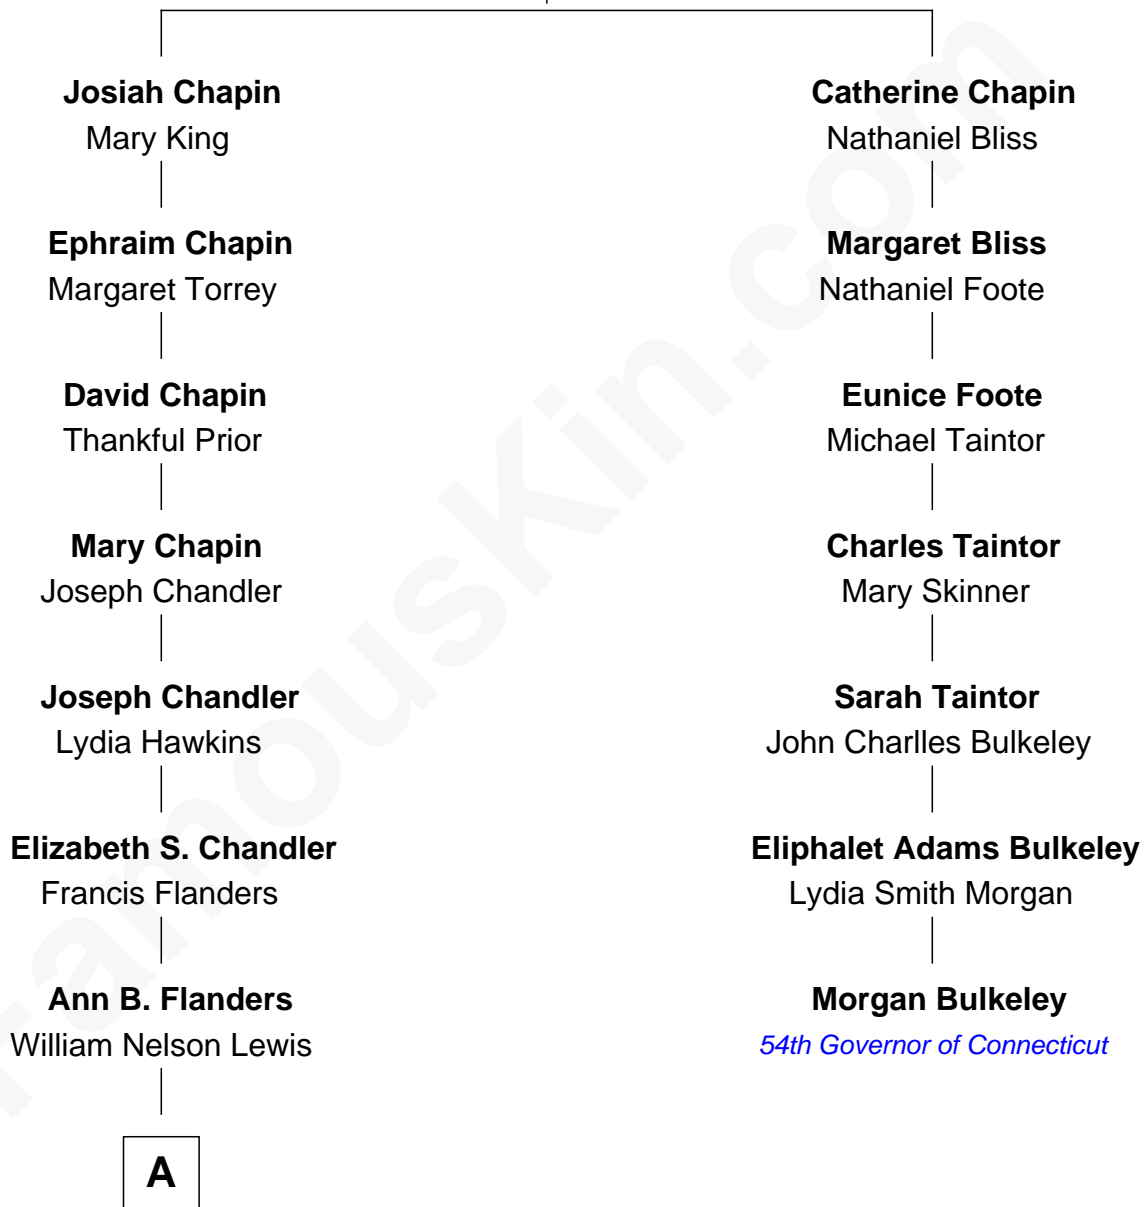

FamousKin.com Relationship Chart of

Jackson Browne

Singer and Songwriter

6th cousin 4 times removed of

Morgan Bulkeley

54th Governor of Connecticut

Samuel Chapin

Cicely Penney

A

—
Diantha Rose Lewis
Frederick William Browne

—
Clyde Nelson Browne
Edith Grace Wassum

—
Clyde Jack Browne
Beatrice Amanda Dahl

—
Jackson Browne
Singer and Songwriter

FamousKin.com