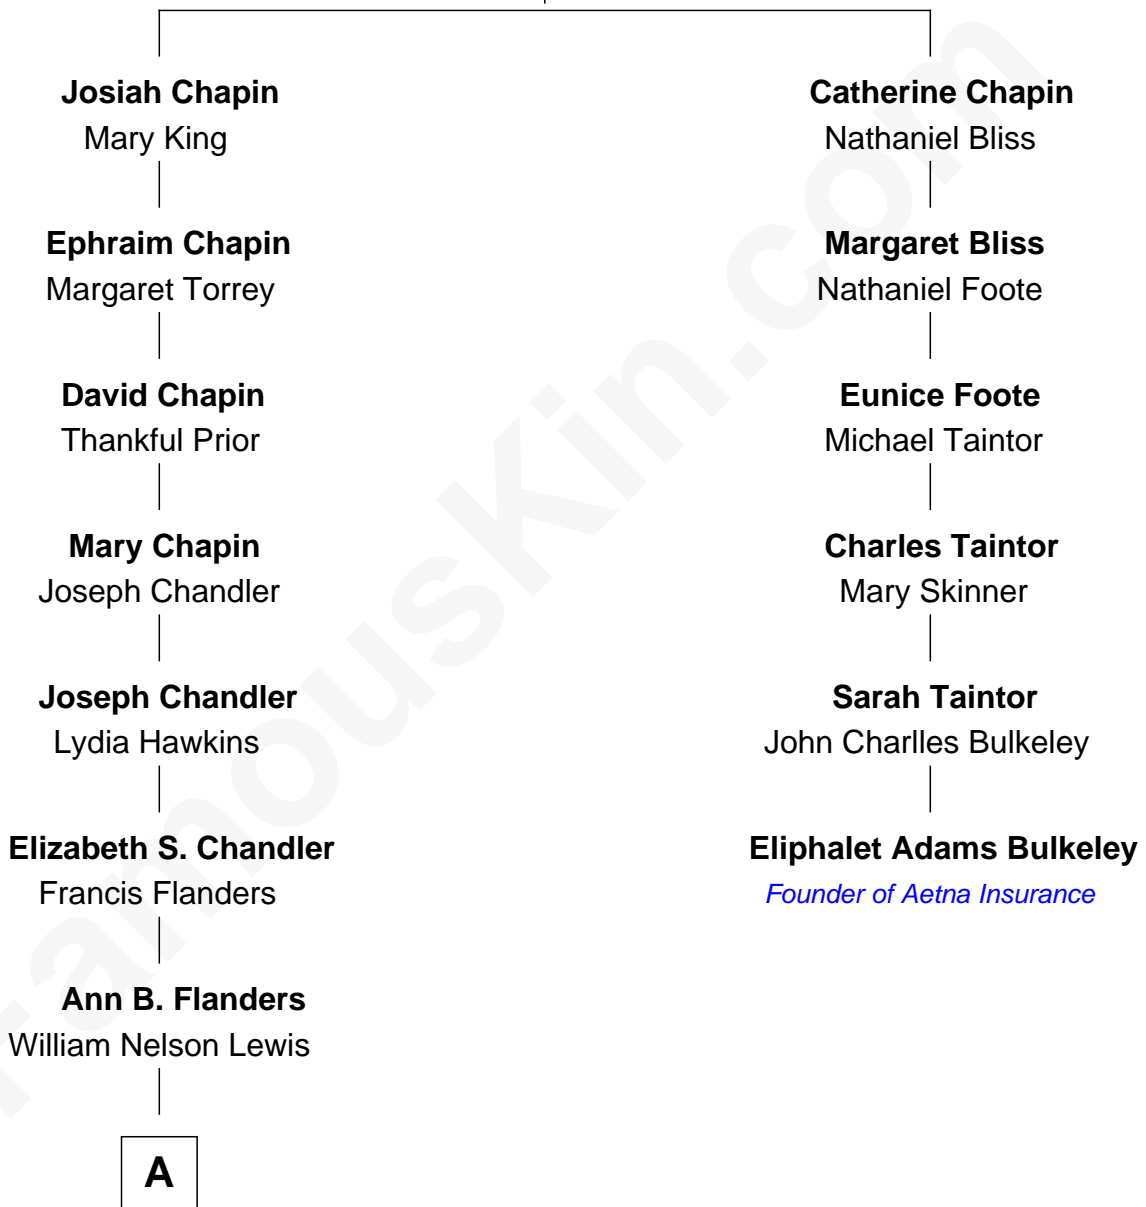

# FamousKin.com Relationship Chart of

**Jackson Browne**

*Singer and Songwriter*

5th cousin 5 times removed of

**Eliphalet Adams Bulkeley**

*Founder of Aetna Insurance*

**Samuel Chapin**

Cicely Penney

**A**

—  
**Diantha Rose Lewis**  
Frederick William Browne

—  
**Clyde Nelson Browne**  
Edith Grace Wassum

—  
**Clyde Jack Browne**  
Beatrice Amanda Dahl

—  
**Jackson Browne**  
*Singer and Songwriter*