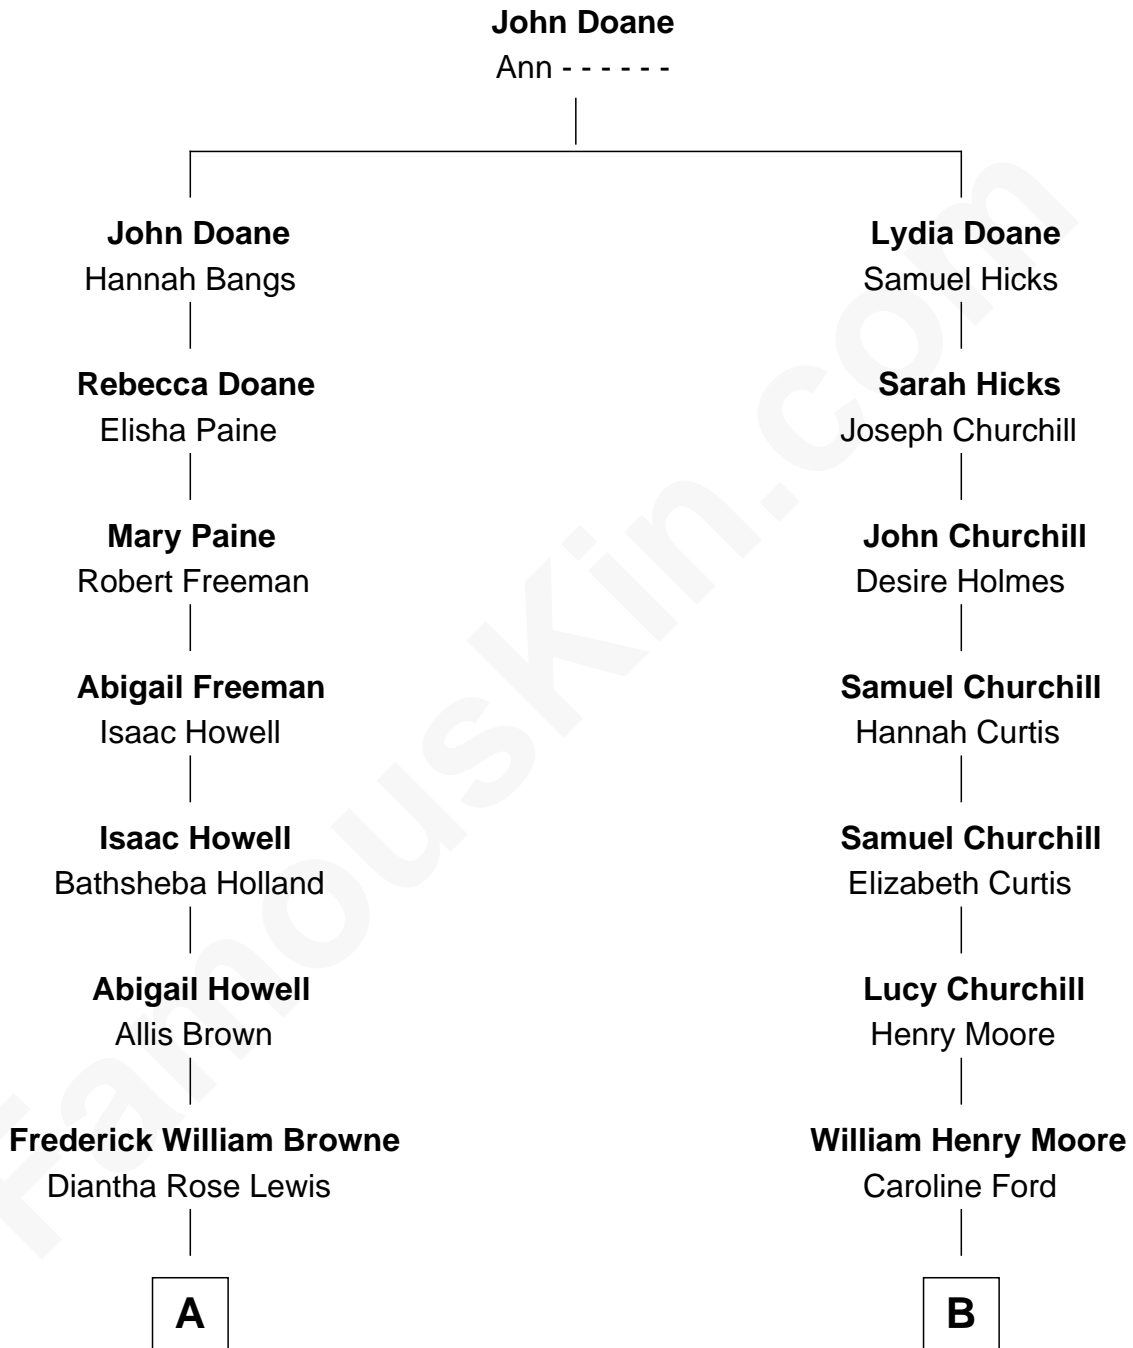

FamousKin.com Relationship Chart of

Jackson Browne

Singer and Songwriter

8th cousin 1 time removed of

William Henry Moore

Co-Founder, U.S. Steel and Nabisco

A

Clyde Nelson Browne
Edith Grace Wassum

Clyde Jack Browne
Beatrice Amanda Dahl

Jackson Browne
Singer and Songwriter

B

Nathaniel Ford Moore
Rachael Arvilla Beckwith

William Henry Moore
Co-Founder, U.S. Steel and Nabisco

FamousKin.com