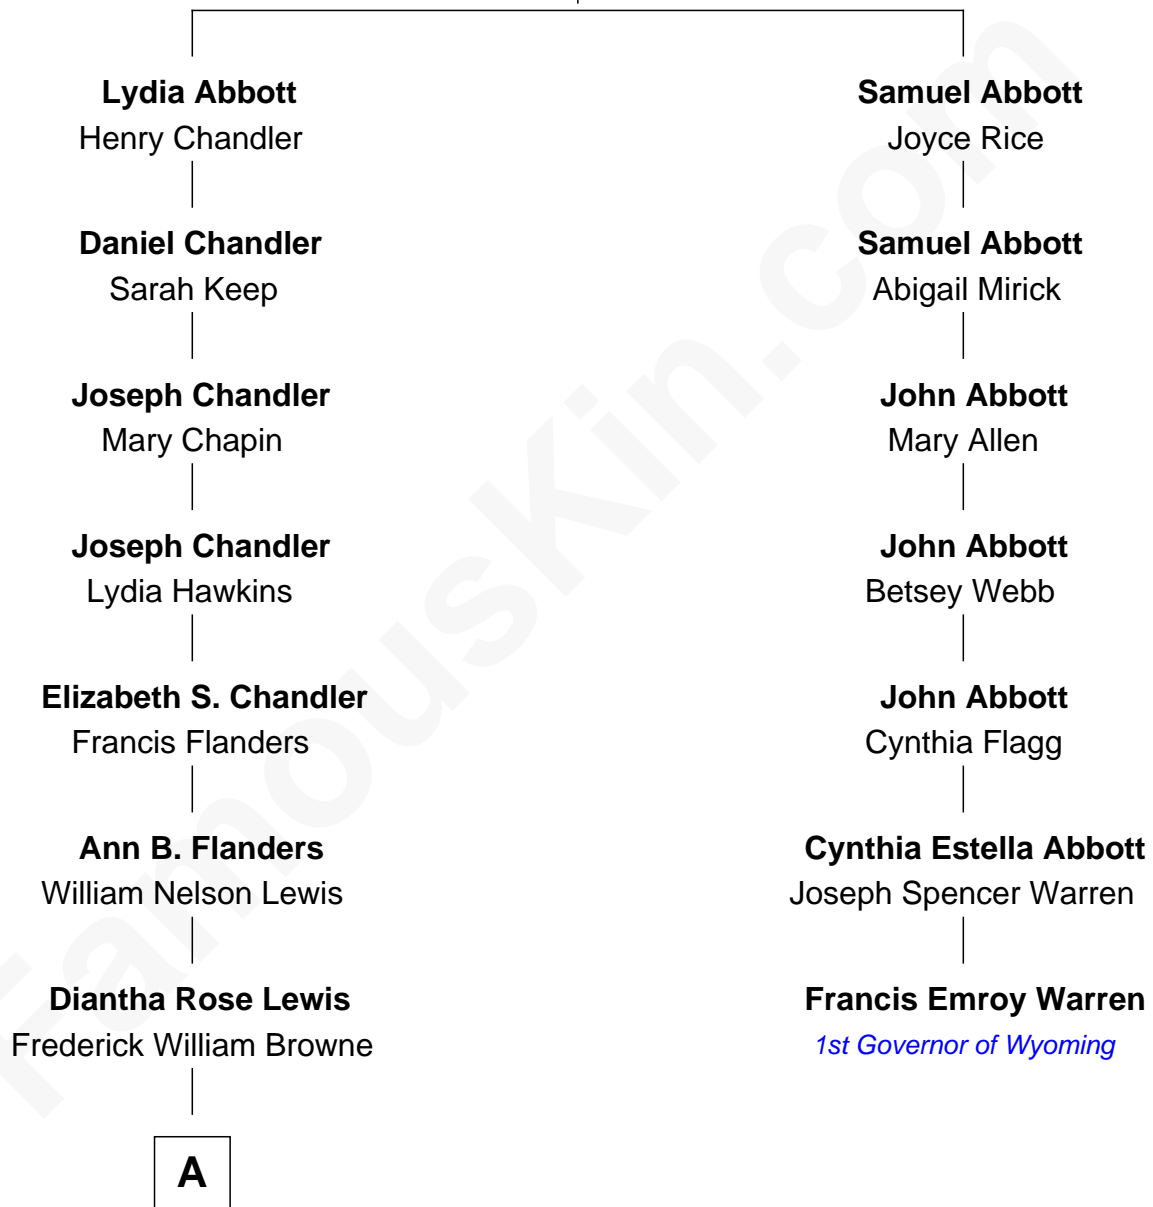

# FamousKin.com Relationship Chart of

**Jackson Browne**

*Singer and Songwriter*

6th cousin 3 times removed of

**Francis Emroy Warren**

*1st Governor of Wyoming*

**George Abbott**

Sarah Farnham

A

—  
**Clyde Nelson Browne**

Edith Grace Wassum

—  
**Clyde Jack Browne**

Beatrice Amanda Dahl

—  
**Jackson Browne**

*Singer and Songwriter*

FamousKin.com